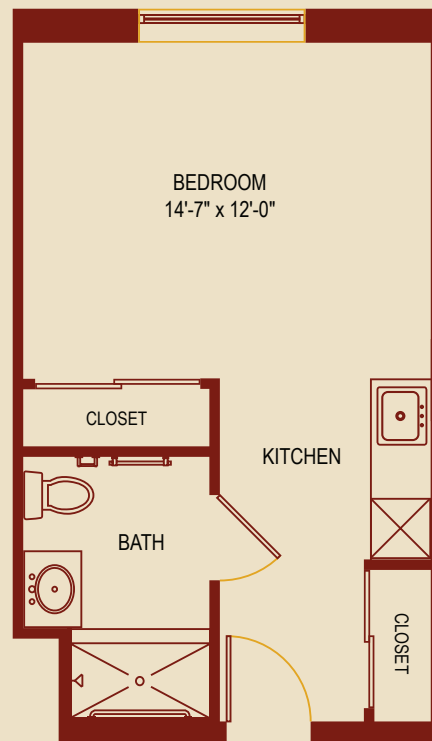

Strabane Woods of Washington

A UPMC Senior Community

EFFICIENCY

Strabane Woods of Washington
319 Wellness Way
Washington, PA 15301

UPMC Senior Communities