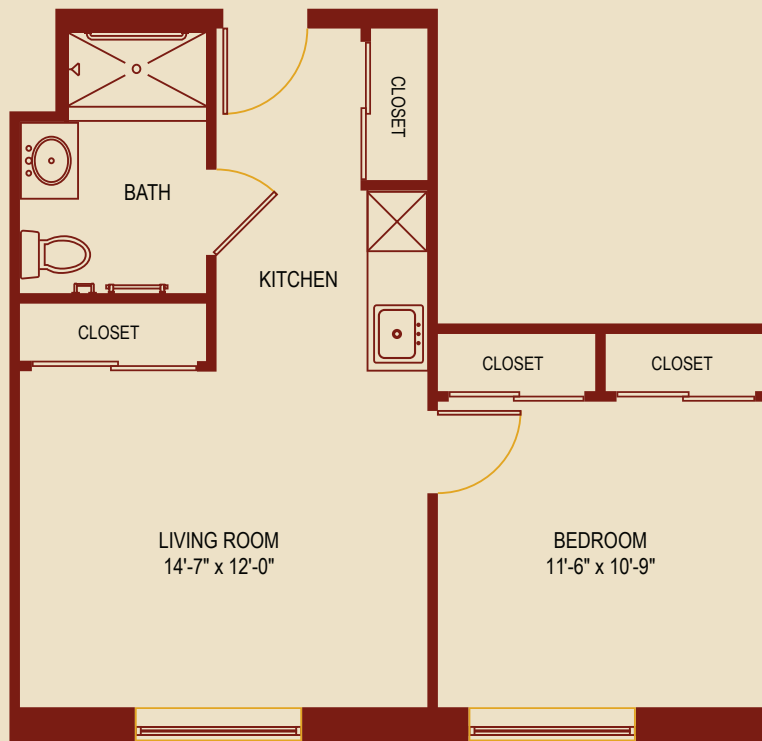

Strabane Woods of Washington

A UPMC Senior Community

1 BEDROOM

Strabane Woods of Washington
319 Wellness Way
Washington, PA 15301

UPMC Senior Communities

Strabane Woods of Washington

A UPMC Senior Community