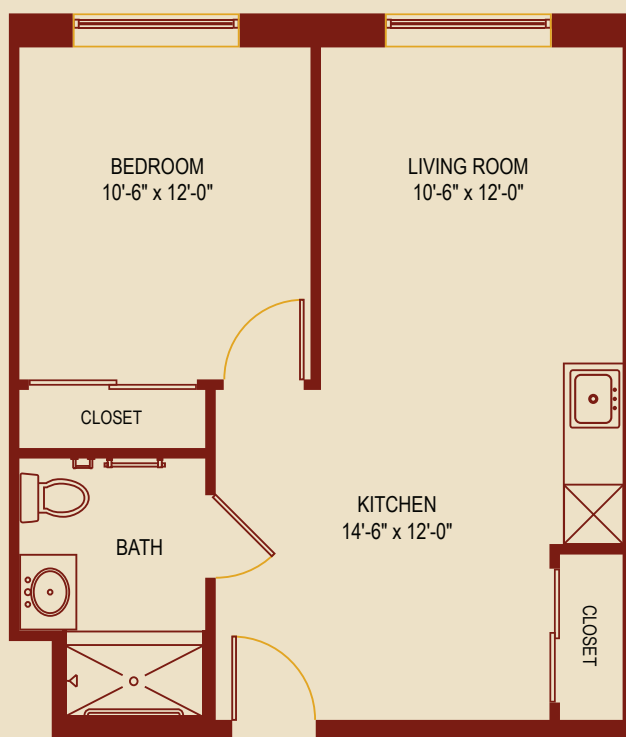

Weatherwood Manor
896 Weatherwood Lane
Greensburg, PA 15601

UPMC Senior Communities

Weatherwood Manor

A UPMC Senior Community

1 BEDROOM

Weatherwood Manor
896 Weatherwood Lane
Greensburg, PA 15601

UPMC Senior Communities