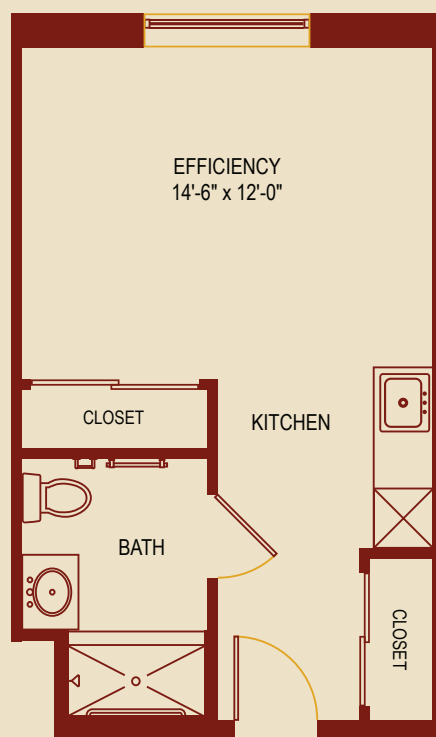

Weatherwood Manor

A UPMC Senior Community

EFFICIENCY A

Weatherwood Manor
896 Weatherwood Lane
Greensburg, PA 15601

UPMC Senior Communities