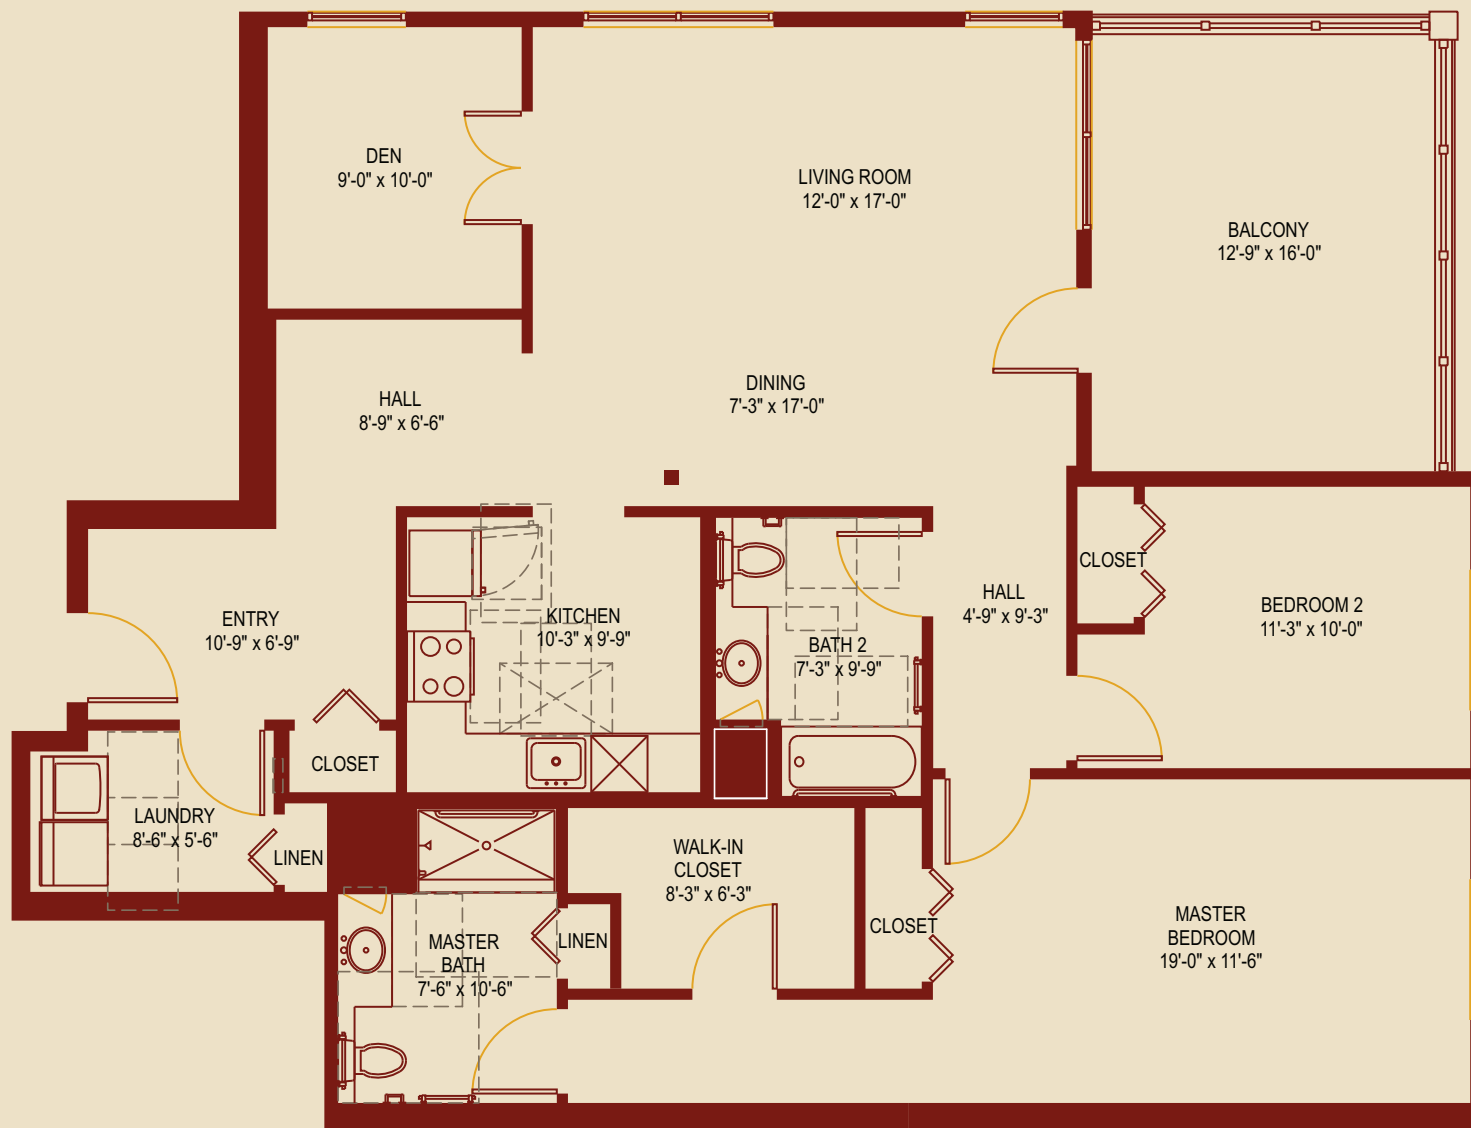

Cumberland Woods Village

A UPMC Senior Community

VILLA P4

2 BEDROOMS/2 BATHS/DEN/BALCONY/1555 SF

Cumberland Woods Village
700 Cumberland Woods Dr.
Allison Park, PA 15101

UPMC Senior Communities