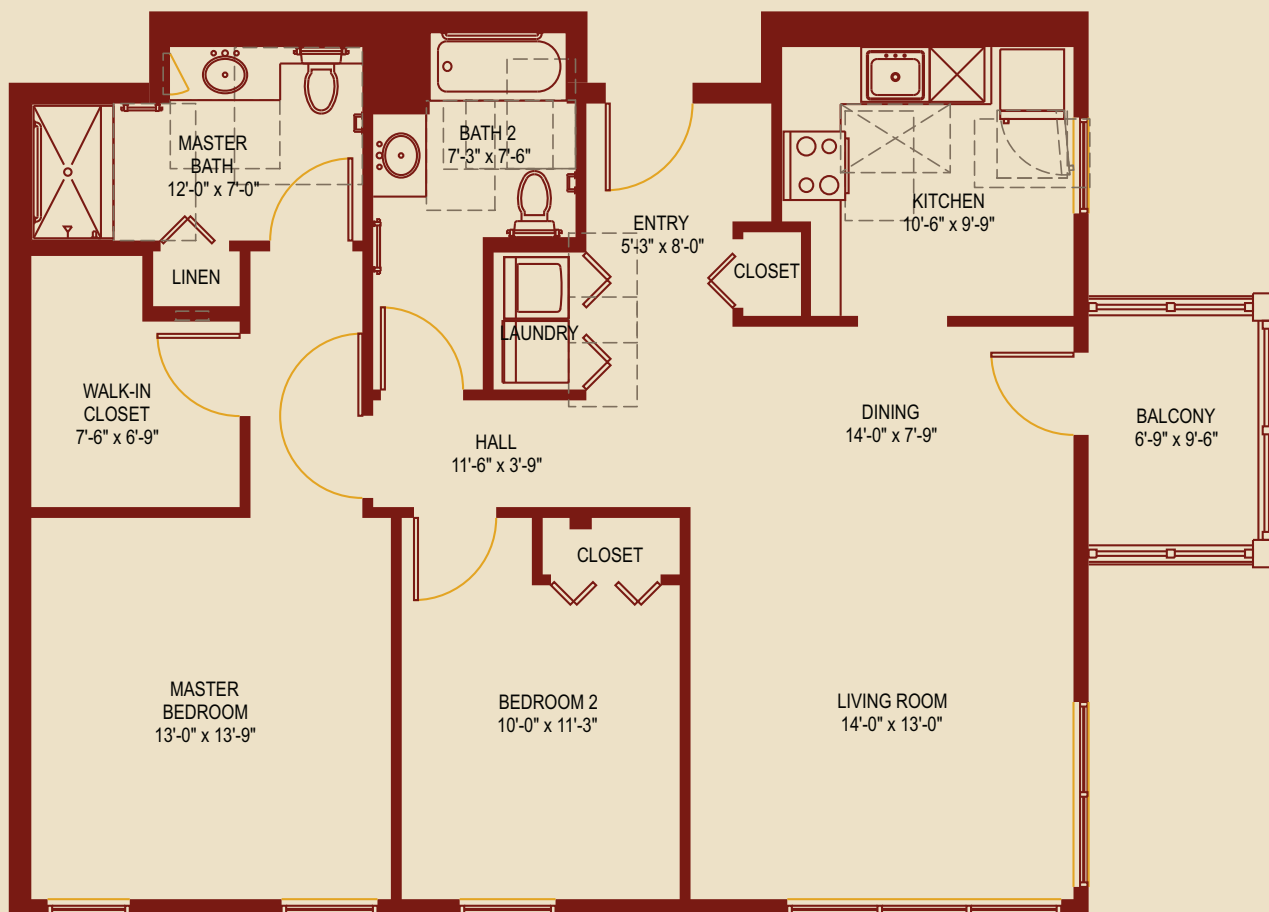

A UPMC Senior Community

VILLA 0-1

2 BEDROOMS/2 BATHS/BALCONY/1240 SF

Cumberland Woods Village
700 Cumberland Woods Dr.
Allison Park, PA 15101

UPMC Senior Communities

Cumberland Woods Village

A UPMC Senior Community

VILLA O-2

2 BEDROOMS/2 BATHS/BALCONY/1240 SF

Cumberland Woods Village
700 Cumberland Woods Dr.
Allison Park, PA 15101

UPMC Senior Communities

Cumberland Woods Village

A UPMC Senior Community

VILLA 0-3

2 BEDROOMS/2 BATHS/BALCONY/1240 SF