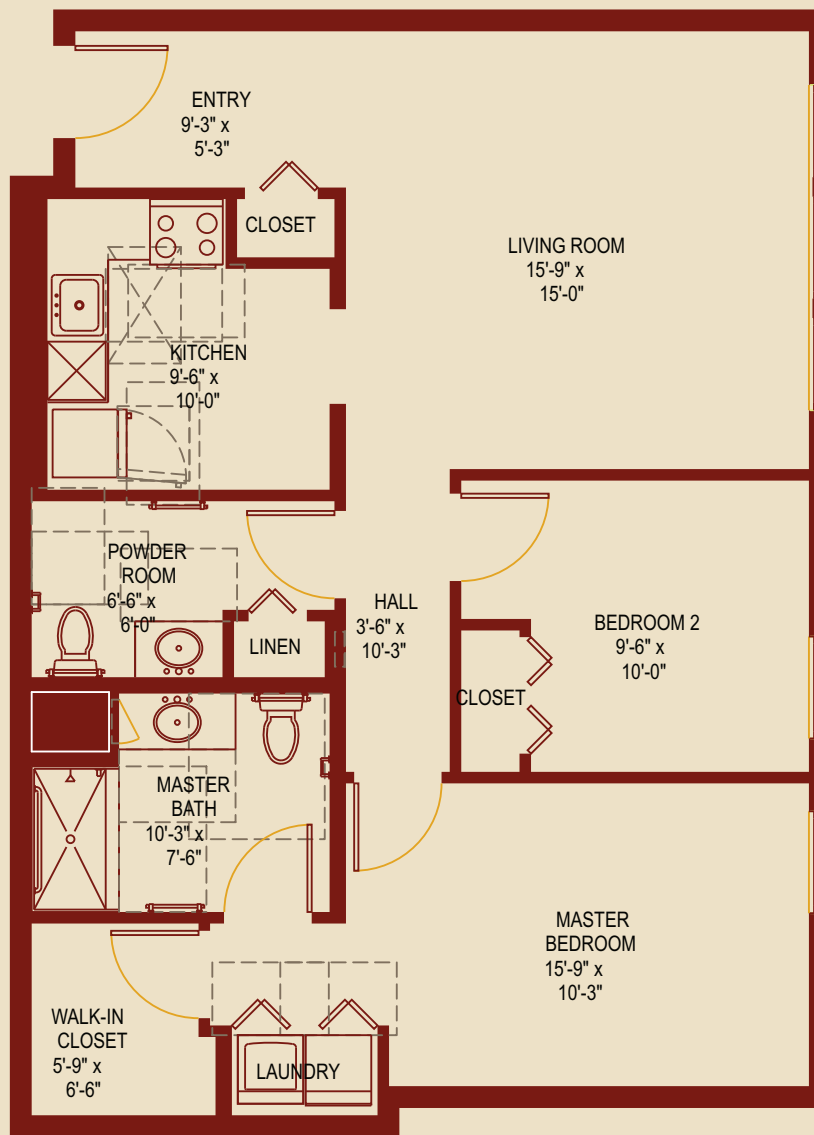

Cumberland Woods Village
700 Cumberland Woods Dr.
Allison Park, PA 15101

UPMC Senior Communities

Cumberland Woods Village

A UPMC Senior Community

COMMONS D

2 BEDROOMS/1.5 BATHS/1030 SF

Cumberland Woods Village
700 Cumberland Woods Dr.
Allison Park, PA 15101