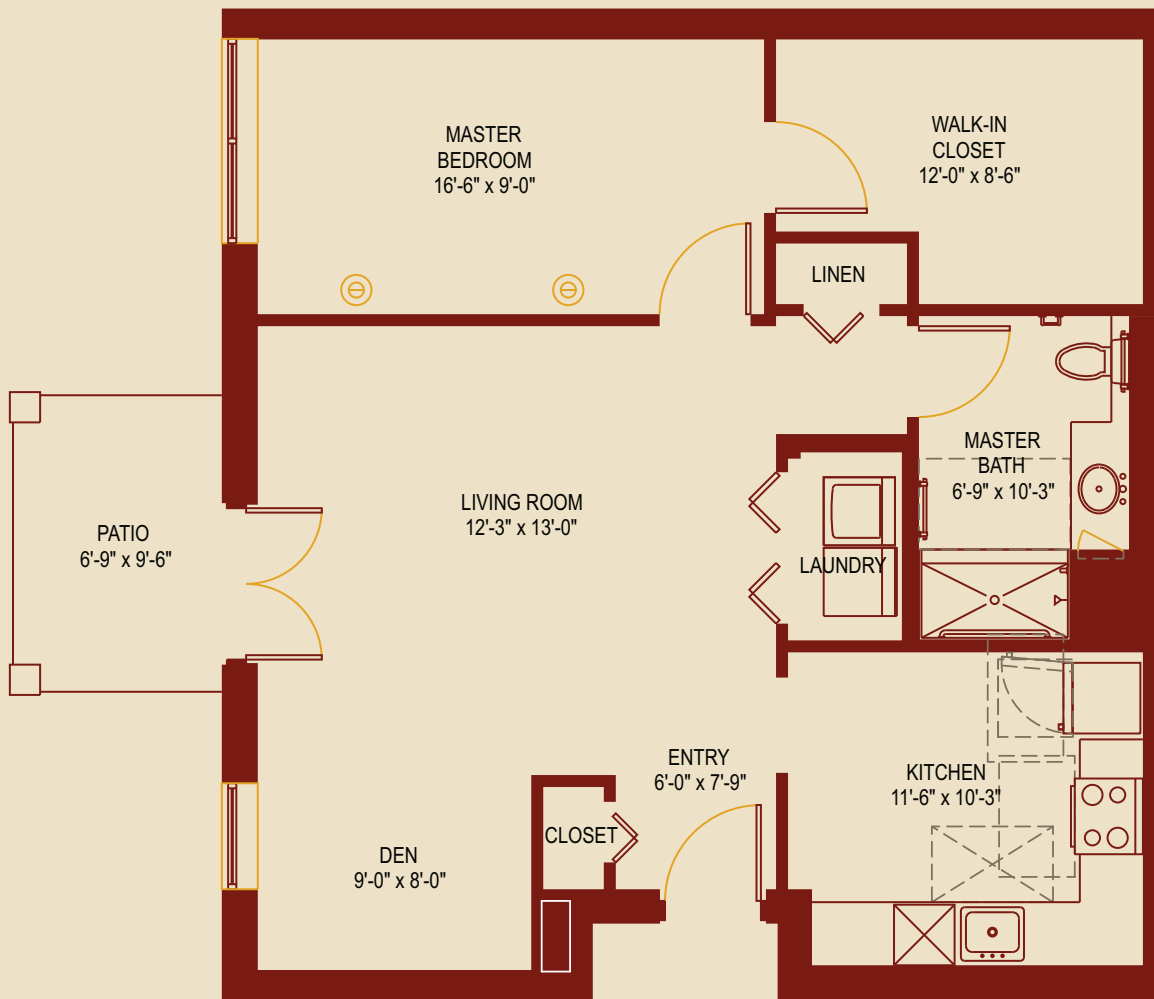

Cumberland Woods Village

A UPMC Senior Community

VILLA K1

1 BEDROOM/1 BATH/DEN/PATIO/965 SF

Cumberland Woods Village
700 Cumberland Woods Dr.
Allison Park, PA 15101

UPMC Senior Communities

Cumberland Woods Village

A UPMC Senior Community

VILLA K2

1 BEDROOM/1 BATH/DEN/PATIO/965 SF

Cumberland Woods Village
700 Cumberland Woods Dr.
Allison Park, PA 15101

UPMC Senior Communities

Cumberland Woods Village

A UPMC Senior Community

VILLA K3

1 BEDROOM/1 BATH/DEN/PATIO/965 SF

Cumberland Woods Village
700 Cumberland Woods Dr.
Allison Park, PA 15101

UPMC Senior Communities

Cumberland Woods Village

A UPMC Senior Community

VILLA L1

2 BEDROOMS/1.5 BATHS/BALCONY/PATIO/1145 SF