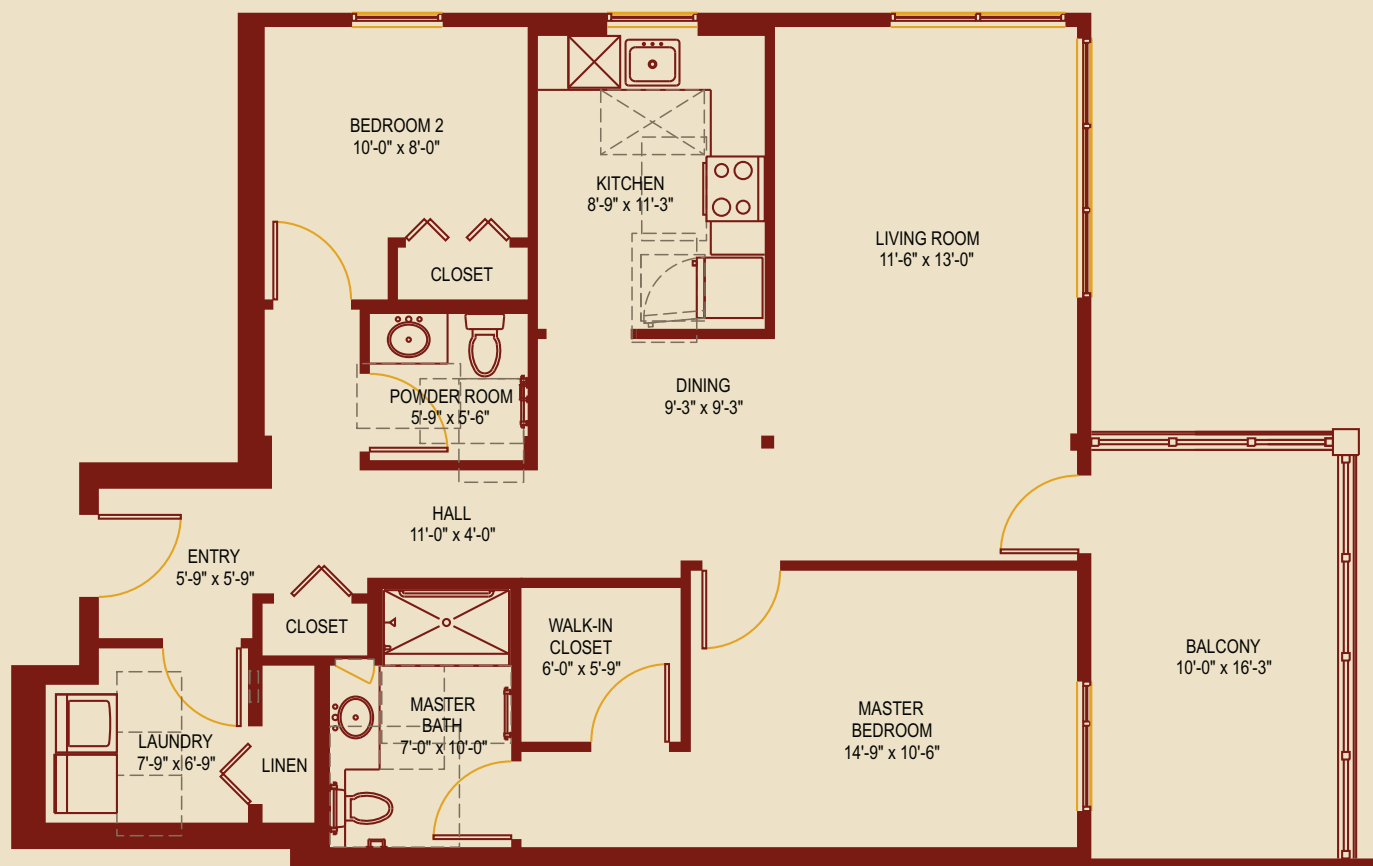

UPMC Senior Communities

Cumberland Woods Village

A UPMC Senior Community

VILLA N1

2 BEDROOMS/1.5 BATHS/BALCONY/1155 SF

Cumberland Woods Village
700 Cumberland Woods Dr.
Allison Park, PA 15101

UPMC Senior Communities

Cumberland Woods Village

A UPMC Senior Community

VILLA N2

2 BEDROOMS/1.5 BATHS/BALCONY/1155 SF

Cumberland Woods Village
700 Cumberland Woods Dr.
Allison Park, PA 15101

UPMC Senior Communities

Cumberland Woods Village