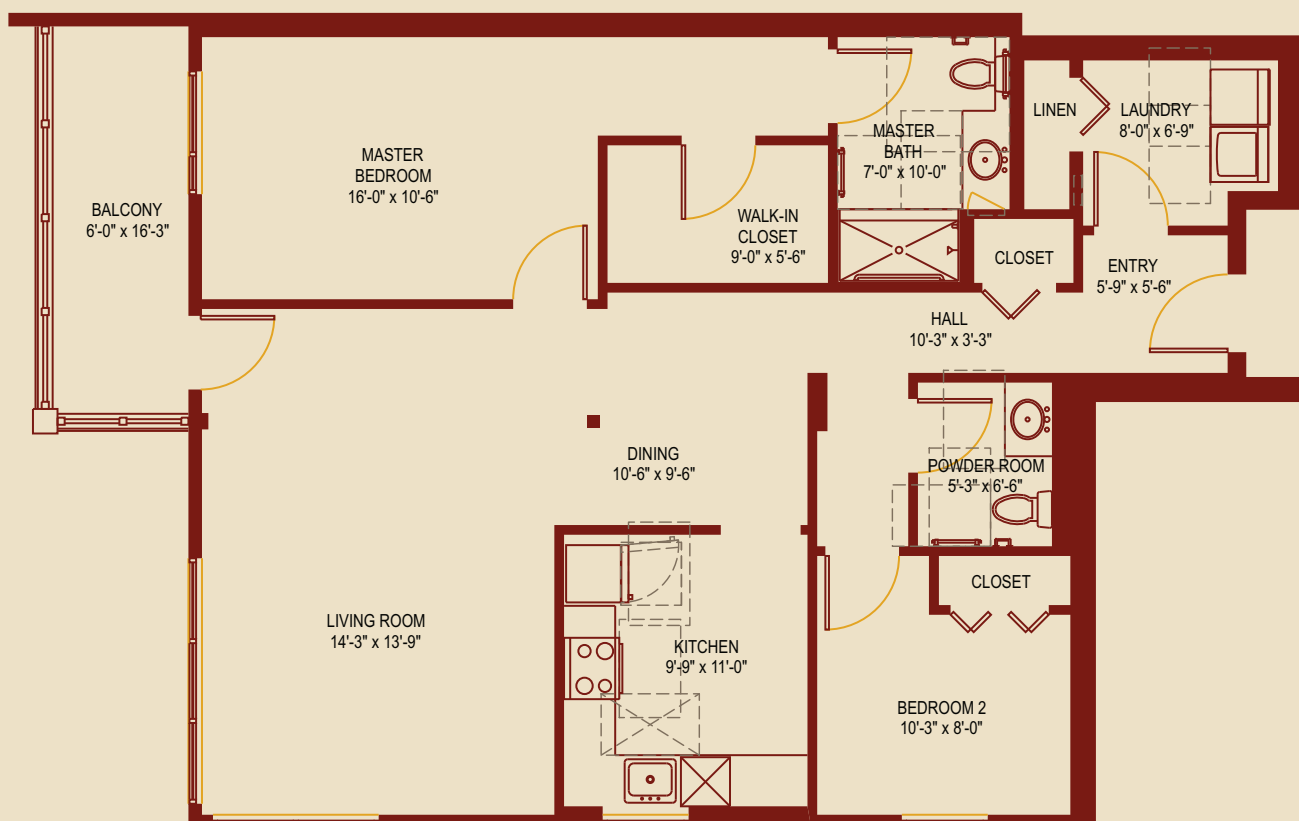

A UPMC Senior Community

VILLA N3

2 BEDROOMS/1.5 BATHS/BALCONY/1155 SF

Cumberland Woods Village
700 Cumberland Woods Dr.
Allison Park, PA 15101

UPMC Senior Communities

Cumberland Woods Village

A UPMC Senior Community

VILLA M

2 BEDROOMS/1.5 BATHS/BALCONY/1150 SF

Cumberland Woods Village
700 Cumberland Woods Dr.
Allison Park, PA 15101

UPMC Senior Communities

Cumberland Woods Village

A UPMC Senior Community

VILLA P1

2 BEDROOMS/2 BATHS/DEN/BALCONY/1555 SF