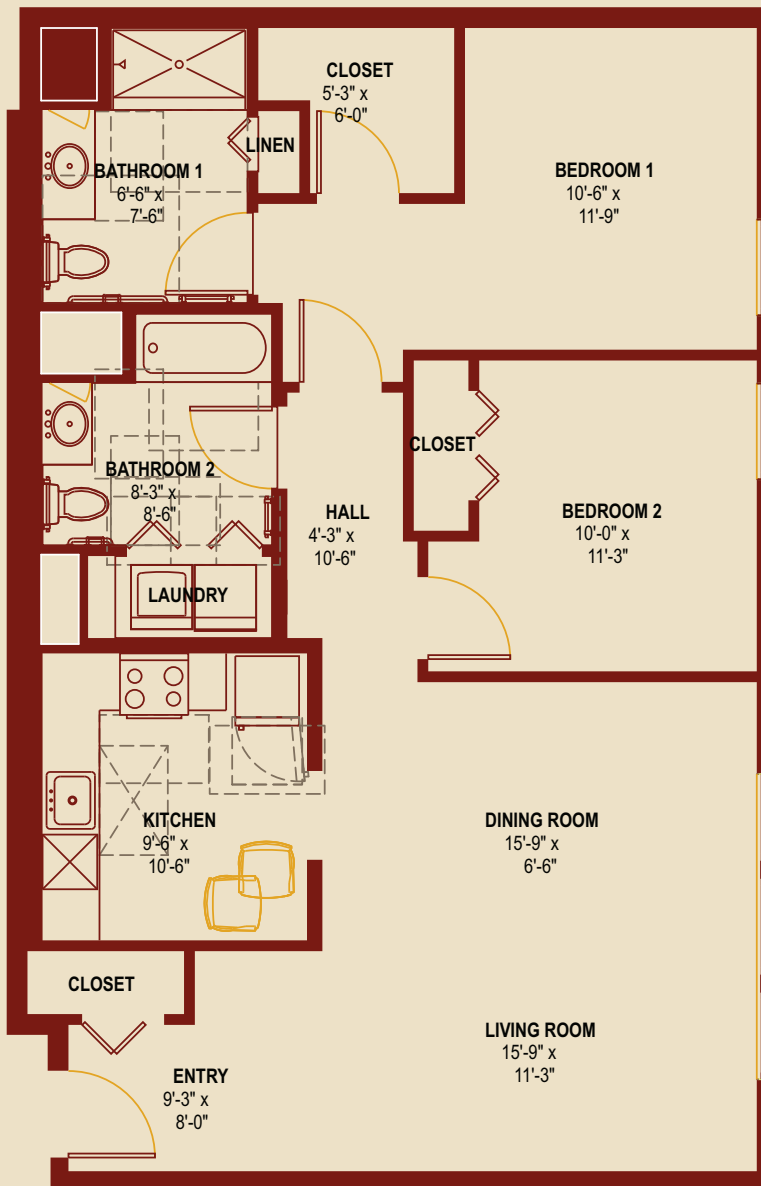

Cumberland Woods Village

A UPMC Senior Community

COMMONS B

1 BEDROOM/1 BATH/DEN/BALCONY/1010 SF

Cumberland Woods Village
700 Cumberland Woods Dr.
Allison Park, PA 15101

UPMC Senior Communities

Cumberland Woods Village

A UPMC Senior Community

COMMONS G

2 BEDROOMS/2 BATHS/1170 SF

Cumberland Woods Village
700 Cumberland Woods Dr.
Allison Park, PA 15101

UPMC Senior Communities

Cumberland Woods Village

A UPMC Senior Community