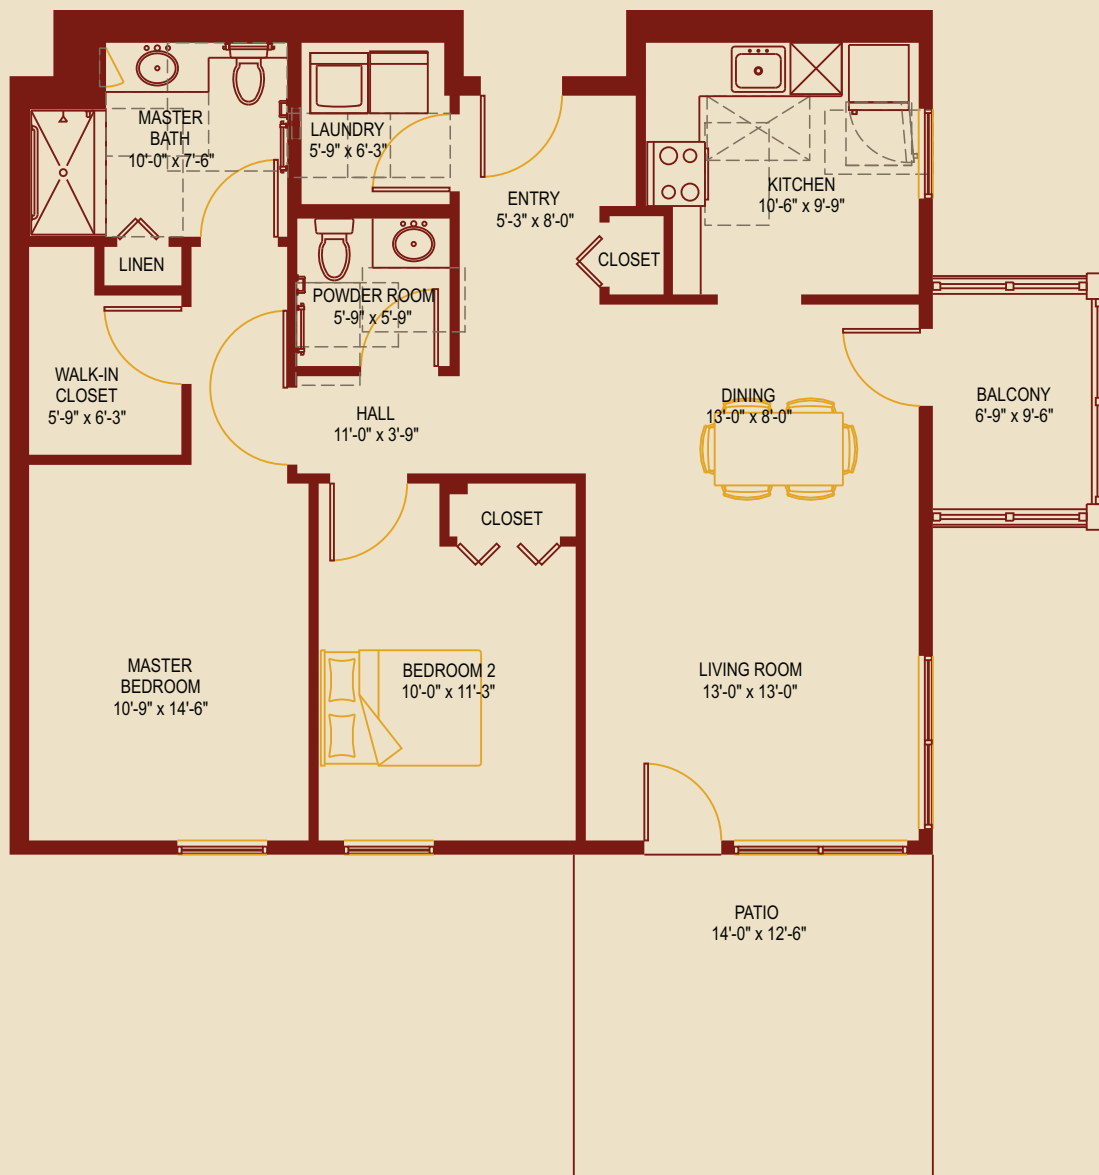

Cumberland Woods Village
700 Cumberland Woods Dr.
Allison Park, PA 15101

UPMC Senior Communities

Cumberland Woods Village

A UPMC Senior Community

VILLA L2

2 BEDROOMS/1.5 BATHS/BALCONY/PATIO/1145 SF

Cumberland Woods Village
700 Cumberland Woods Dr.
Allison Park, PA 15101