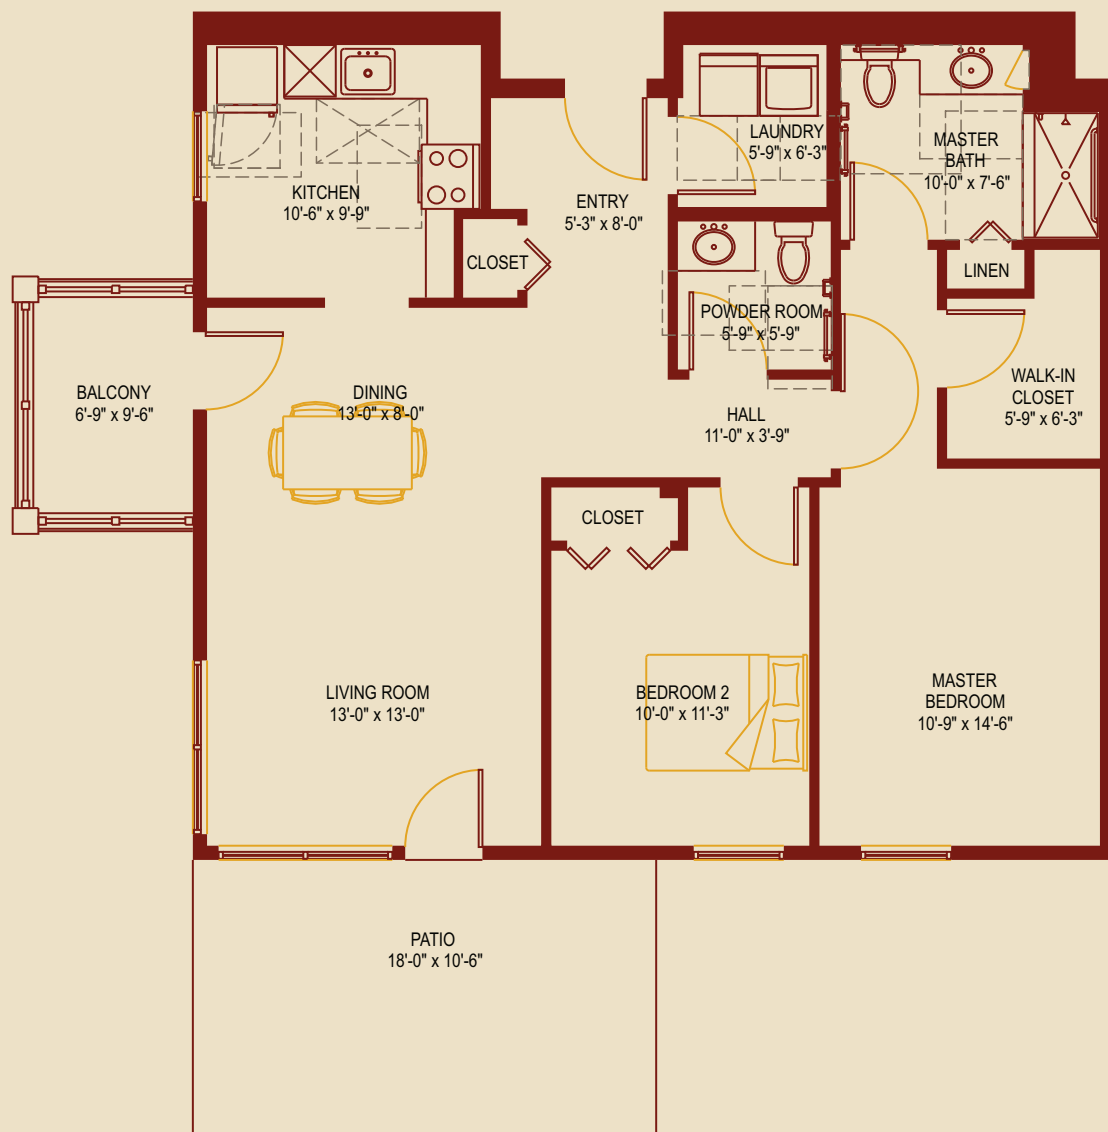

A UPMC Senior Community

VILLA K2

1 BEDROOM/1 BATH/DEN/PATIO/965 SF

Cumberland Woods Village
700 Cumberland Woods Dr.
Allison Park, PA 15101

UPMC Senior Communities

Cumberland Woods Village

A UPMC Senior Community

VILLA K3

1 BEDROOM/1 BATH/DEN/PATIO/965 SF

Cumberland Woods Village
700 Cumberland Woods Dr.
Allison Park, PA 15101

UPMC Senior Communities

Cumberland Woods Village

A UPMC Senior Community

VILLA L1

2 BEDROOMS/1.5 BATHS/BALCONY/PATIO/1145 SF

Cumberland Woods Village
700 Cumberland Woods Dr.
Allison Park, PA 15101

UPMC Senior Communities

Cumberland Woods Village

A UPMC Senior Community

VILLA L2

2 BEDROOMS/1.5 BATHS/BALCONY/PATIO/1145 SF

Cumberland Woods Village
700 Cumberland Woods Dr.
Allison Park, PA 15101