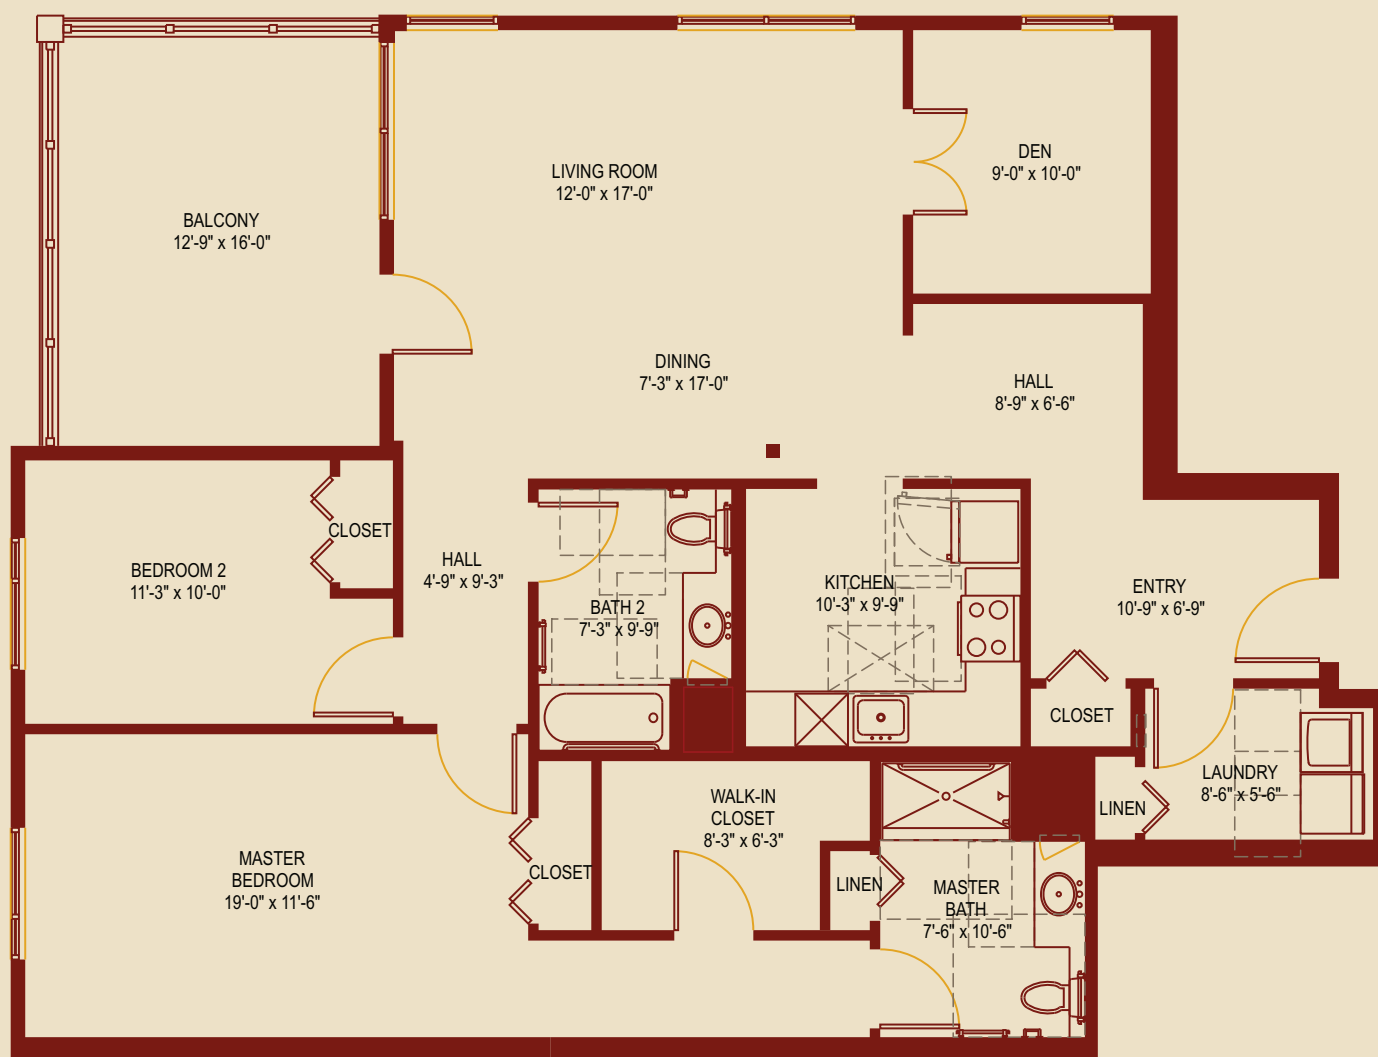

Cumberland Woods Village
700 Cumberland Woods Dr.
Allison Park, PA 15101

UPMC Senior Communities

Cumberland Woods Village

A UPMC Senior Community

VILLA P2

2 BEDROOMS/2 BATHS/DEN/BALCONY/1555 SF

Cumberland Woods Village
700 Cumberland Woods Dr.
Allison Park, PA 15101