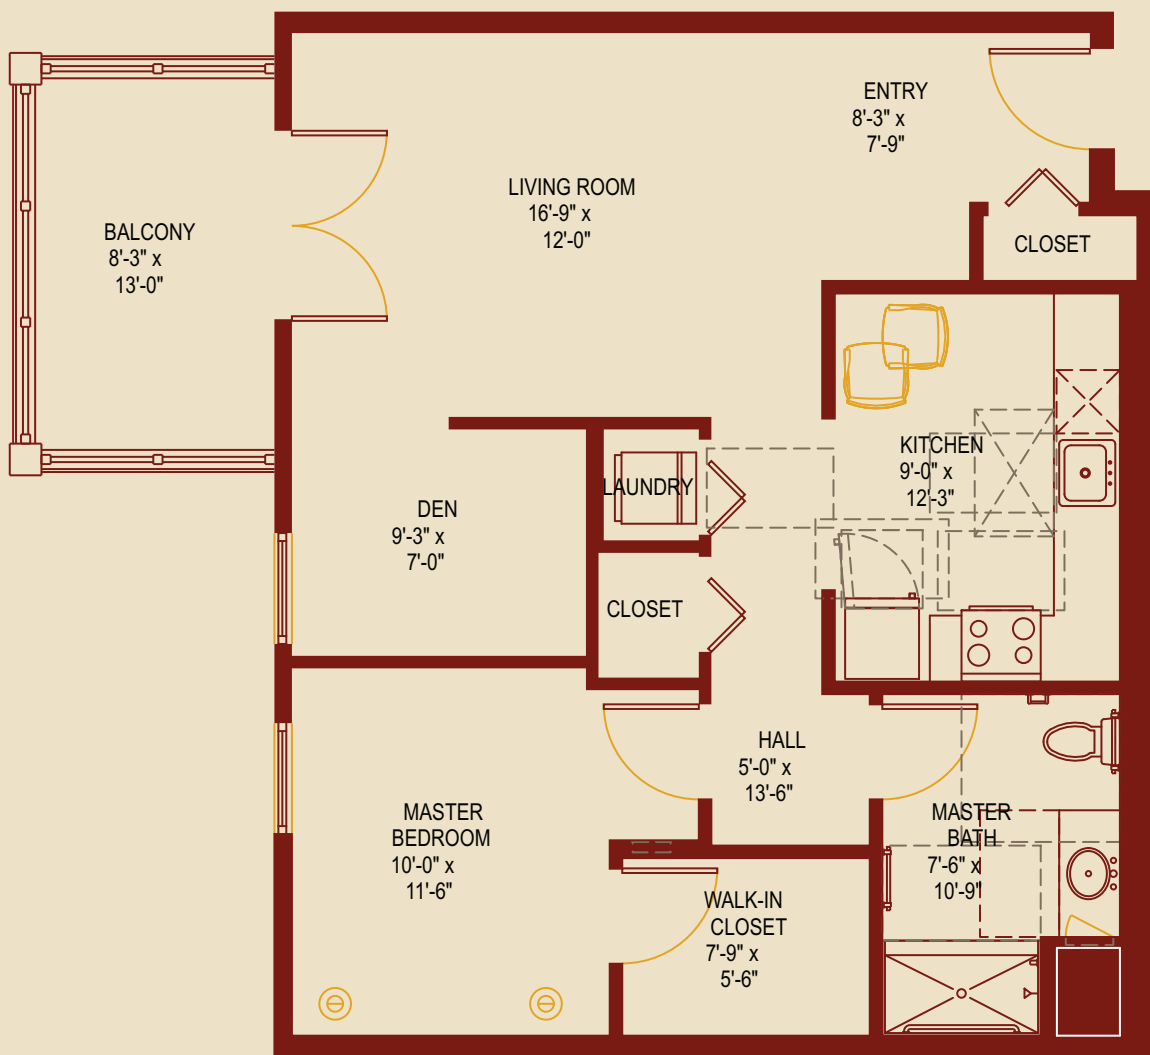

A UPMC Senior Community

COMMONS A1

1 BEDROOM/1 BATH/DEN/BALCONY/890 SF

Cumberland Woods Village
700 Cumberland Woods Dr.
Allison Park, PA 15101

UPMC Senior Communities

Cumberland Woods Village

A UPMC Senior Community

COMMONS A1

1 BEDROOM/1 BATH/DEN/BALCONY/890 SF

Cumberland Woods Village
700 Cumberland Woods Dr.
Allison Park, PA 15101

UPMC Senior Communities

Cumberland Woods Village

A UPMC Senior Community

COMMONS A

1 BEDROOM/1 BATH/DEN/890 SF