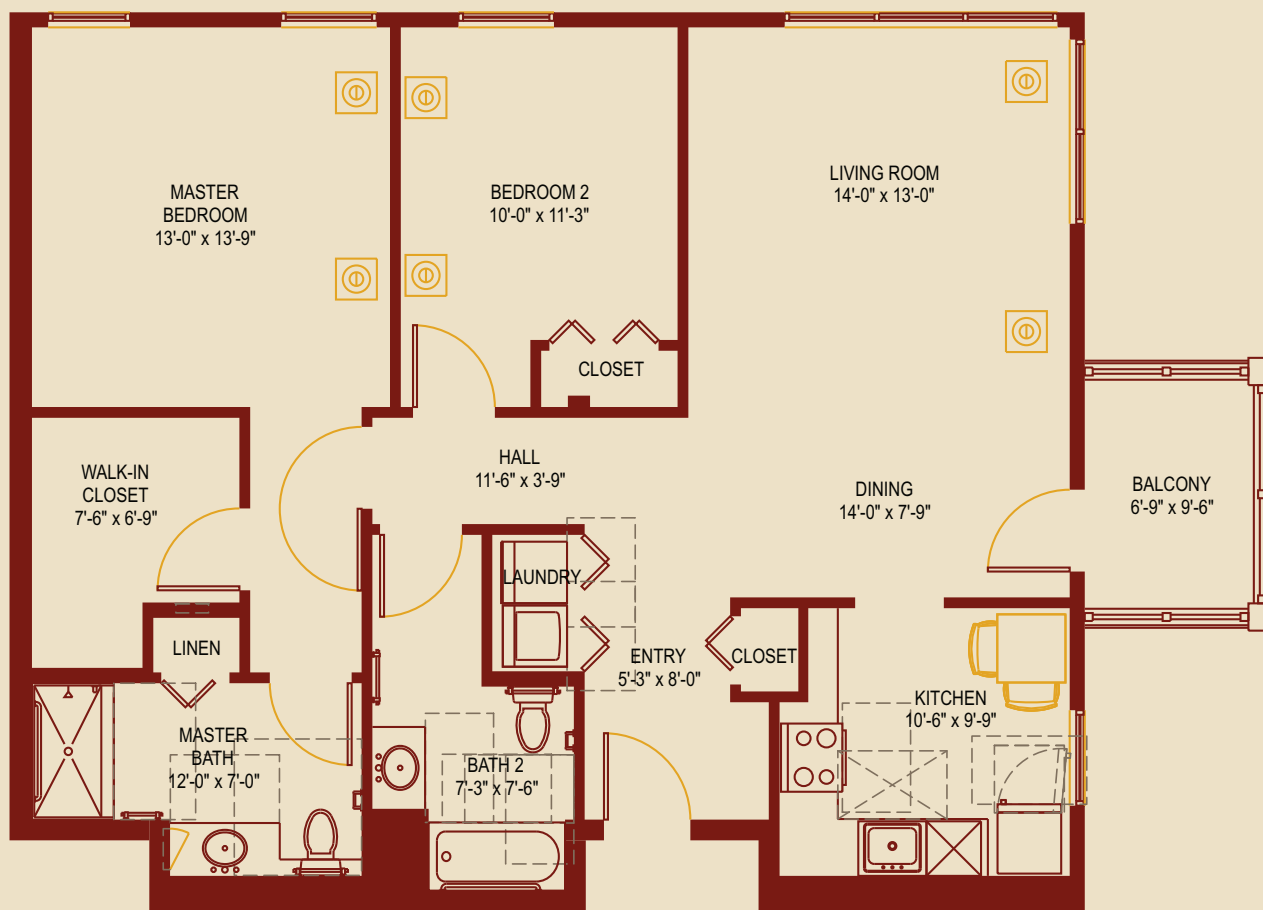

VILLA O-2

2 BEDROOMS/2 BATHS/BALCONY/1240 SF

Cumberland Woods Village
700 Cumberland Woods Dr.
Allison Park, PA 15101

UPMC Senior Communities

Cumberland Woods Village

A UPMC Senior Community

VILLA 0-3

2 BEDROOMS/2 BATHS/BALCONY/1240 SF