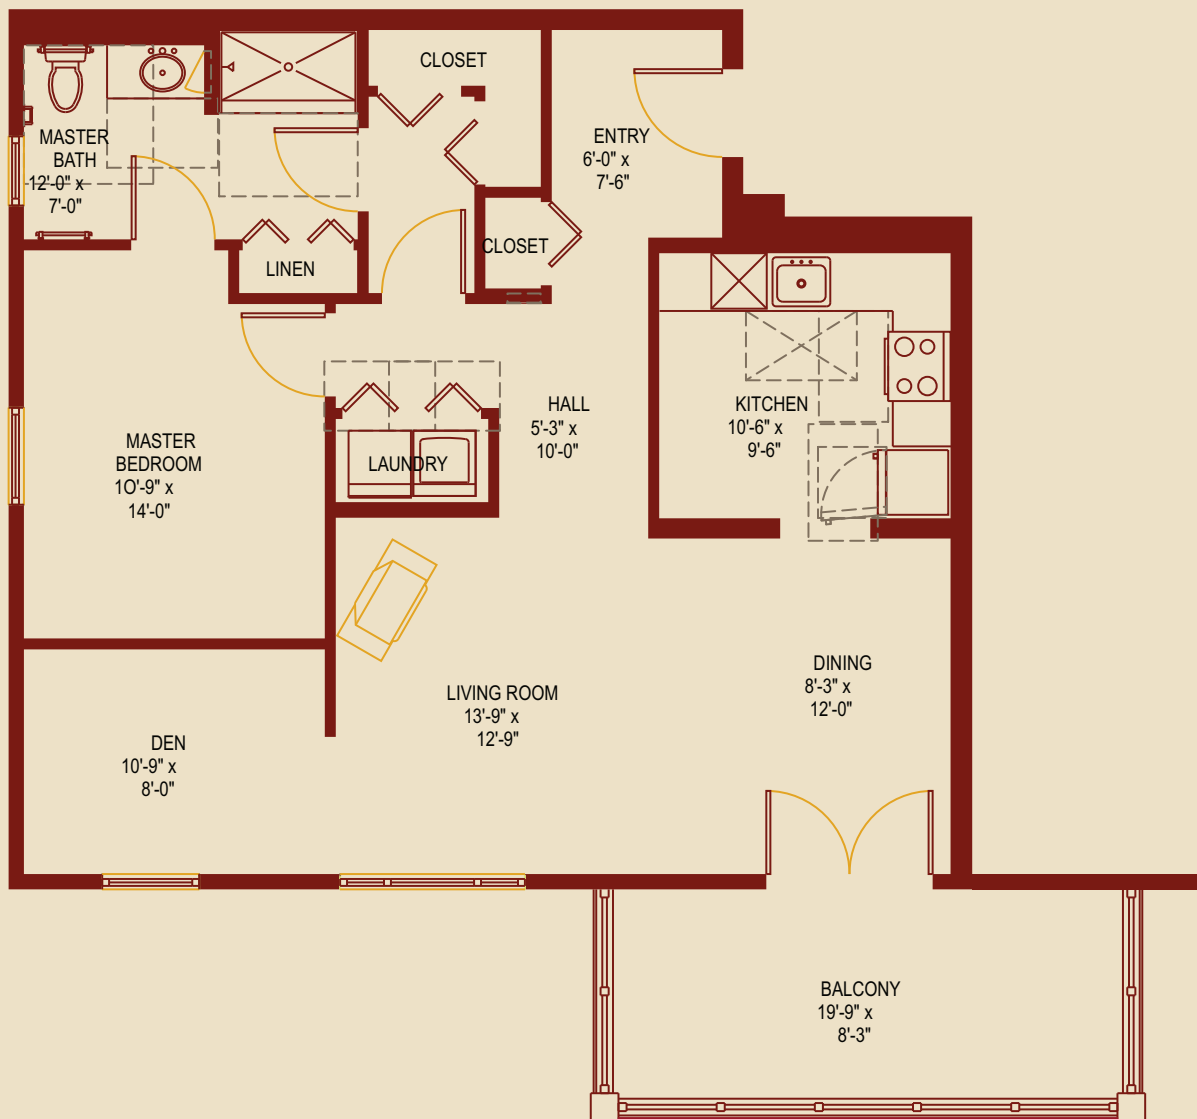

UPMC Senior Communities

Cumberland Woods Village

A UPMC Senior Community

COMMONS C

1 BEDROOM/1 BATH/DEN/BALCONY/1030 SF

Cumberland Woods Village
700 Cumberland Woods Dr.
Allison Park, PA 15101

UPMC Senior Communities

Cumberland Woods Village

A UPMC Senior Community

COMMONS B

1 BEDROOM/1 BATH/DEN/BALCONY/1010 SF

Cumberland Woods Village
700 Cumberland Woods Dr.
Allison Park, PA 15101

UPMC Senior Communities

Cumberland Woods Village