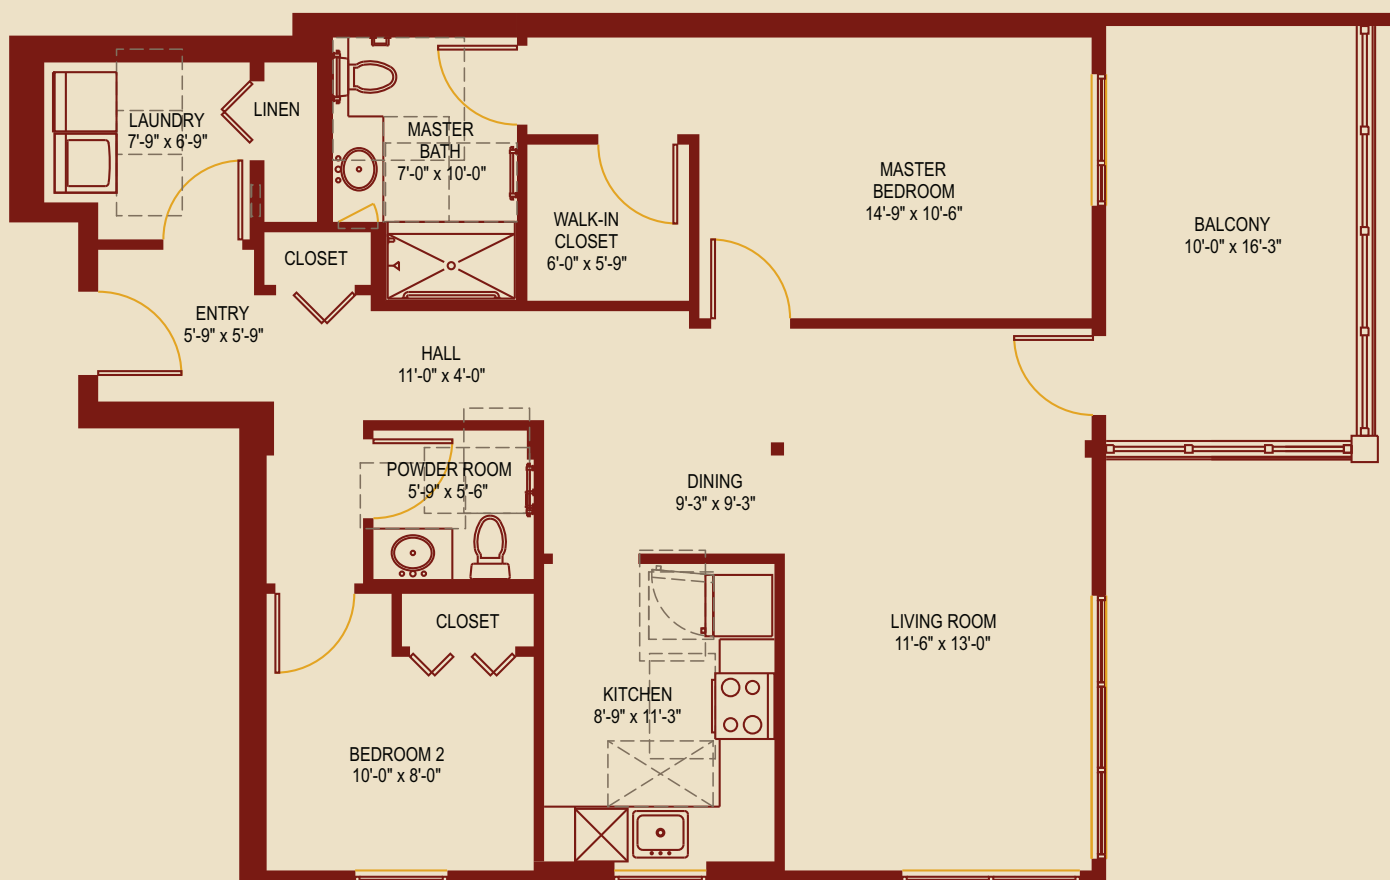

Cumberland Woods Village

A UPMC Senior Community

VILLA N2

2 BEDROOMS/1.5 BATHS/BALCONY/1155 SF

Cumberland Woods Village
700 Cumberland Woods Dr.
Allison Park, PA 15101

UPMC Senior Communities

Cumberland Woods Village

A UPMC Senior Community

VILLA N3

2 BEDROOMS/1.5 BATHS/BALCONY/1155 SF

Cumberland Woods Village
700 Cumberland Woods Dr.
Allison Park, PA 15101

UPMC Senior Communities

Cumberland Woods Village

A UPMC Senior Community