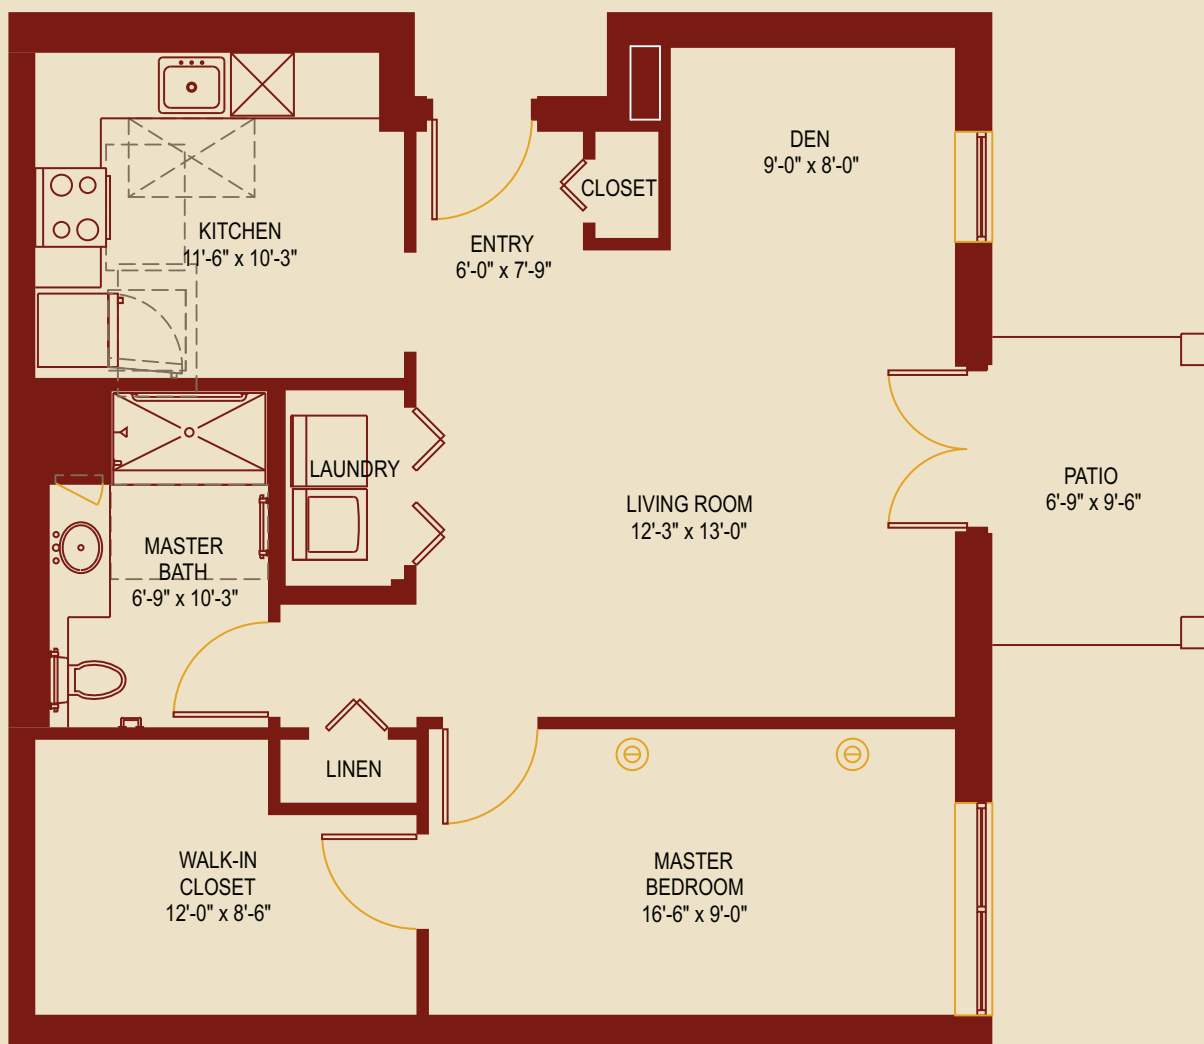

Cumberland Woods Village

A UPMC Senior Community

VILLA K1

1 BEDROOM/1 BATH/DEN/PATIO/965 SF

Cumberland Woods Village
700 Cumberland Woods Dr.
Allison Park, PA 15101

UPMC Senior Communities

Cumberland Woods Village

A UPMC Senior Community

VILLA K2

1 BEDROOM/1 BATH/DEN/PATIO/965 SF

Cumberland Woods Village
700 Cumberland Woods Dr.
Allison Park, PA 15101

UPMC Senior Communities

Cumberland Woods Village

A UPMC Senior Community