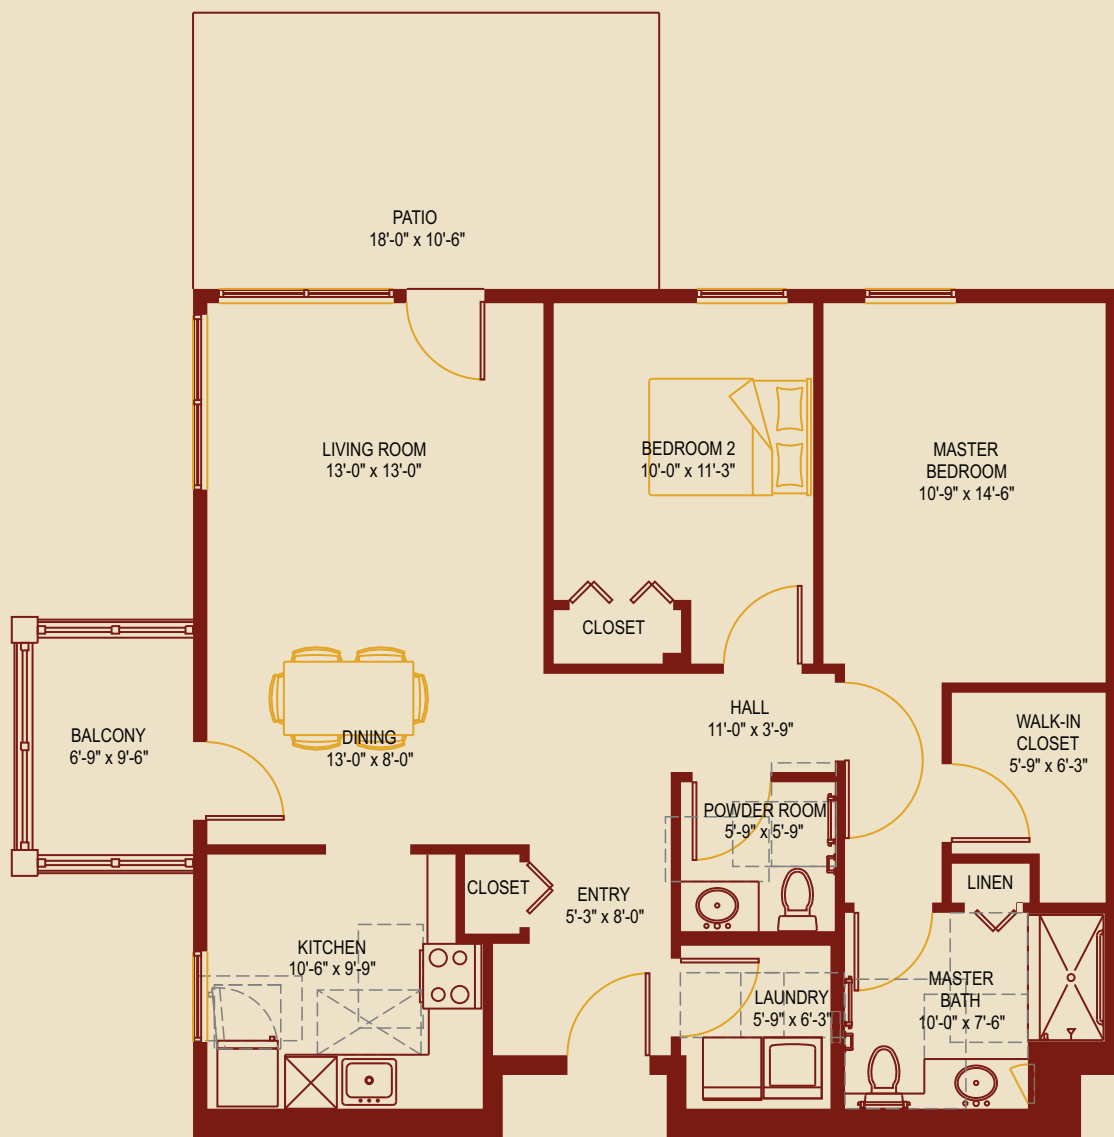

UPMC Senior Communities

Cumberland Woods Village

A UPMC Senior Community

VILLA L3

2 BEDROOMS/1.5 BATHS/BALCONY/PATIO/1145 SF

Cumberland Woods Village
700 Cumberland Woods Dr.
Allison Park, PA 15101

UPMC Senior Communities

Cumberland Woods Village

A UPMC Senior Community

VILLA L4

2 BEDROOMS/1.5 BATHS/BALCONY/PATIO/1145 SF

Cumberland Woods Village
700 Cumberland Woods Dr.
Allison Park, PA 15101

UPMC Senior Communities

Cumberland Woods Village