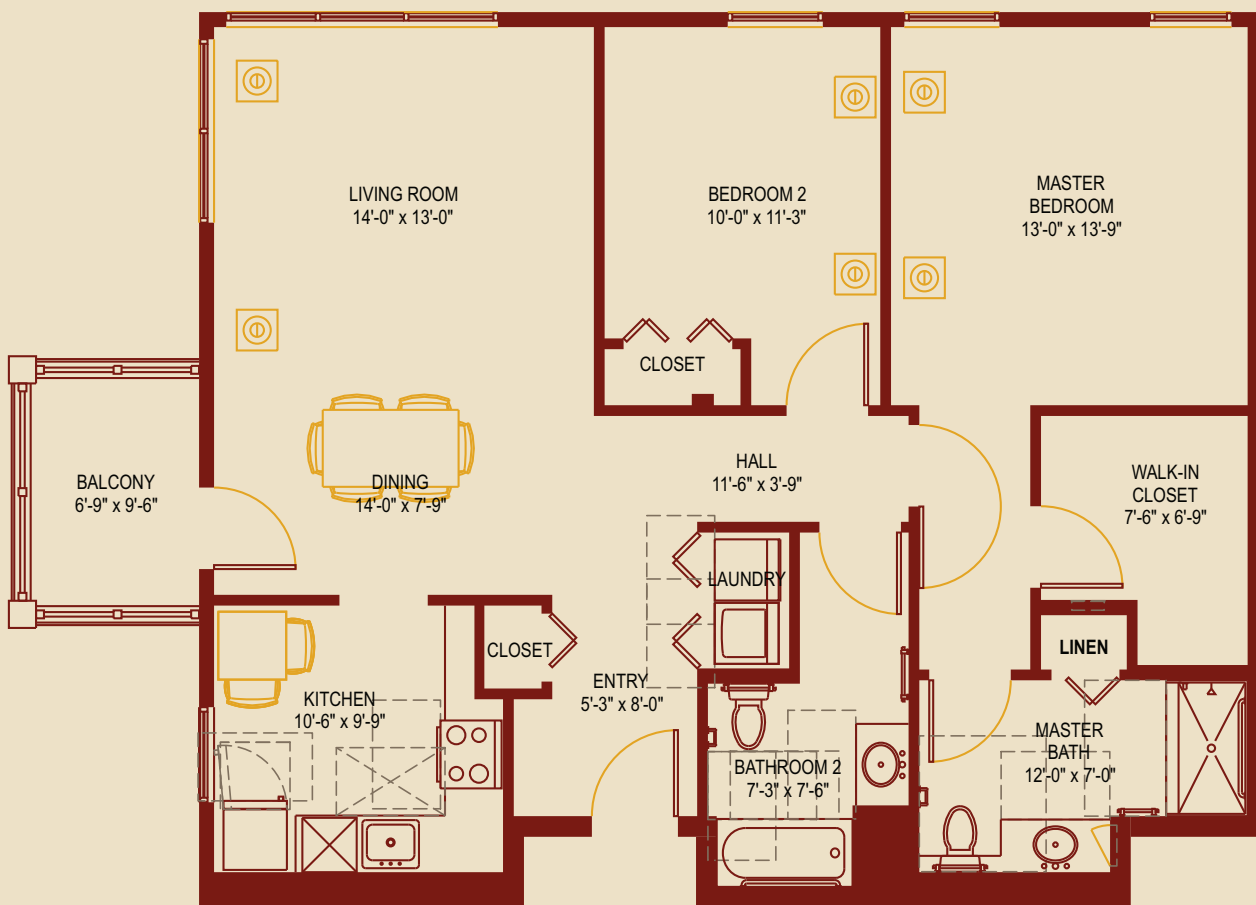

Cumberland Woods Village
700 Cumberland Woods Dr.
Allison Park, PA 15101

UPMC Senior Communities

Cumberland Woods Village

A UPMC Senior Community

VILLA O-4

2 BEDROOMS/2 BATHS/BALCONY/1240 SF

Cumberland Woods Village
700 Cumberland Woods Dr.
Allison Park, PA 15101