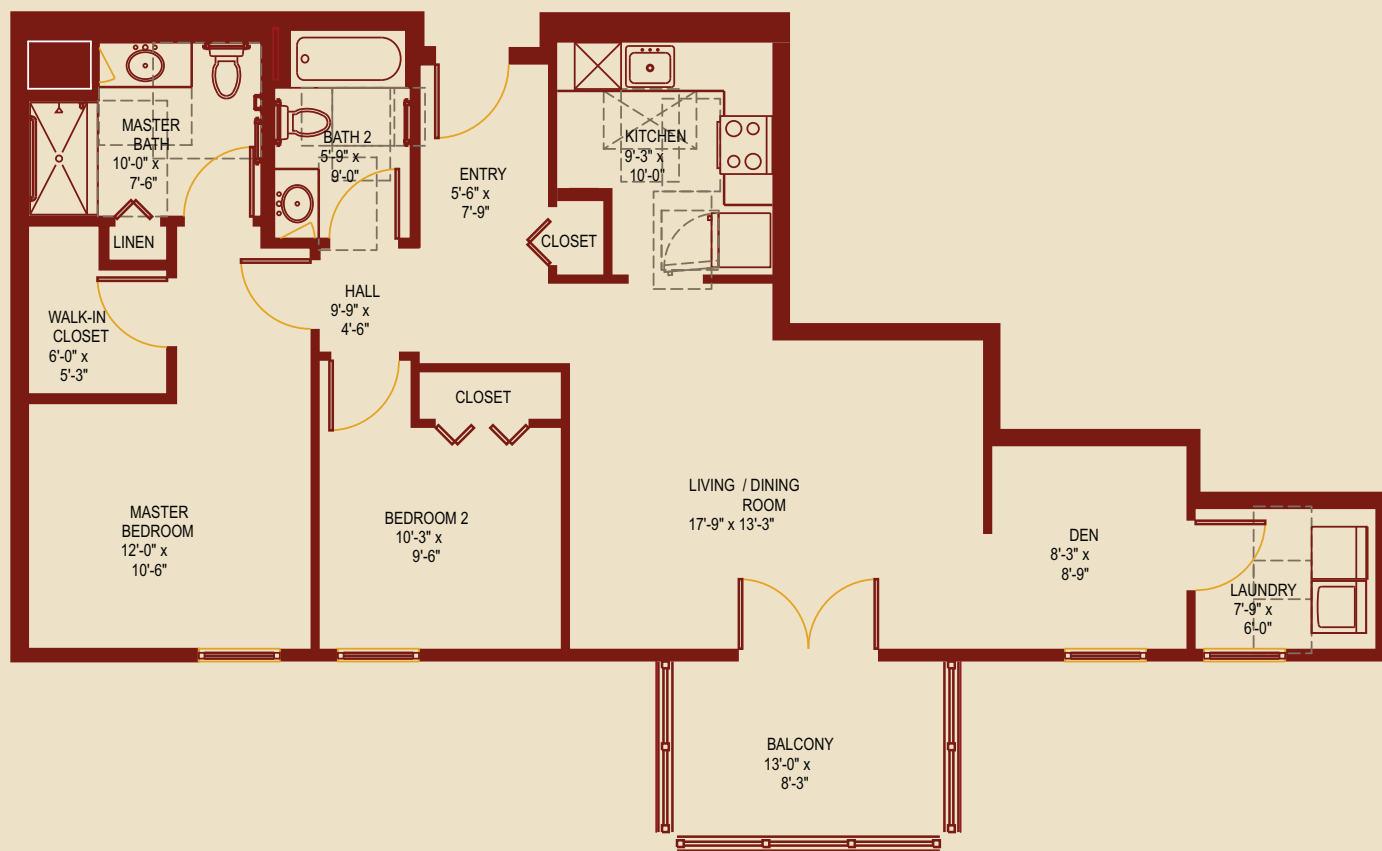

UPMC Senior Communities

Cumberland Woods Village

A UPMC Senior Community

COMMONS H

2 BEDROOMS/2 BATHS/DEN/BALCONY/1175 SF

Cumberland Woods Village
700 Cumberland Woods Dr.
Allison Park, PA 15101

UPMC Senior Communities

Cumberland Woods Village

A UPMC Senior Community

VILLA K1

1 BEDROOM/1 BATH/DEN/PATIO/965 SF

Cumberland Woods Village
700 Cumberland Woods Dr.
Allison Park, PA 15101

UPMC Senior Communities

Cumberland Woods Village