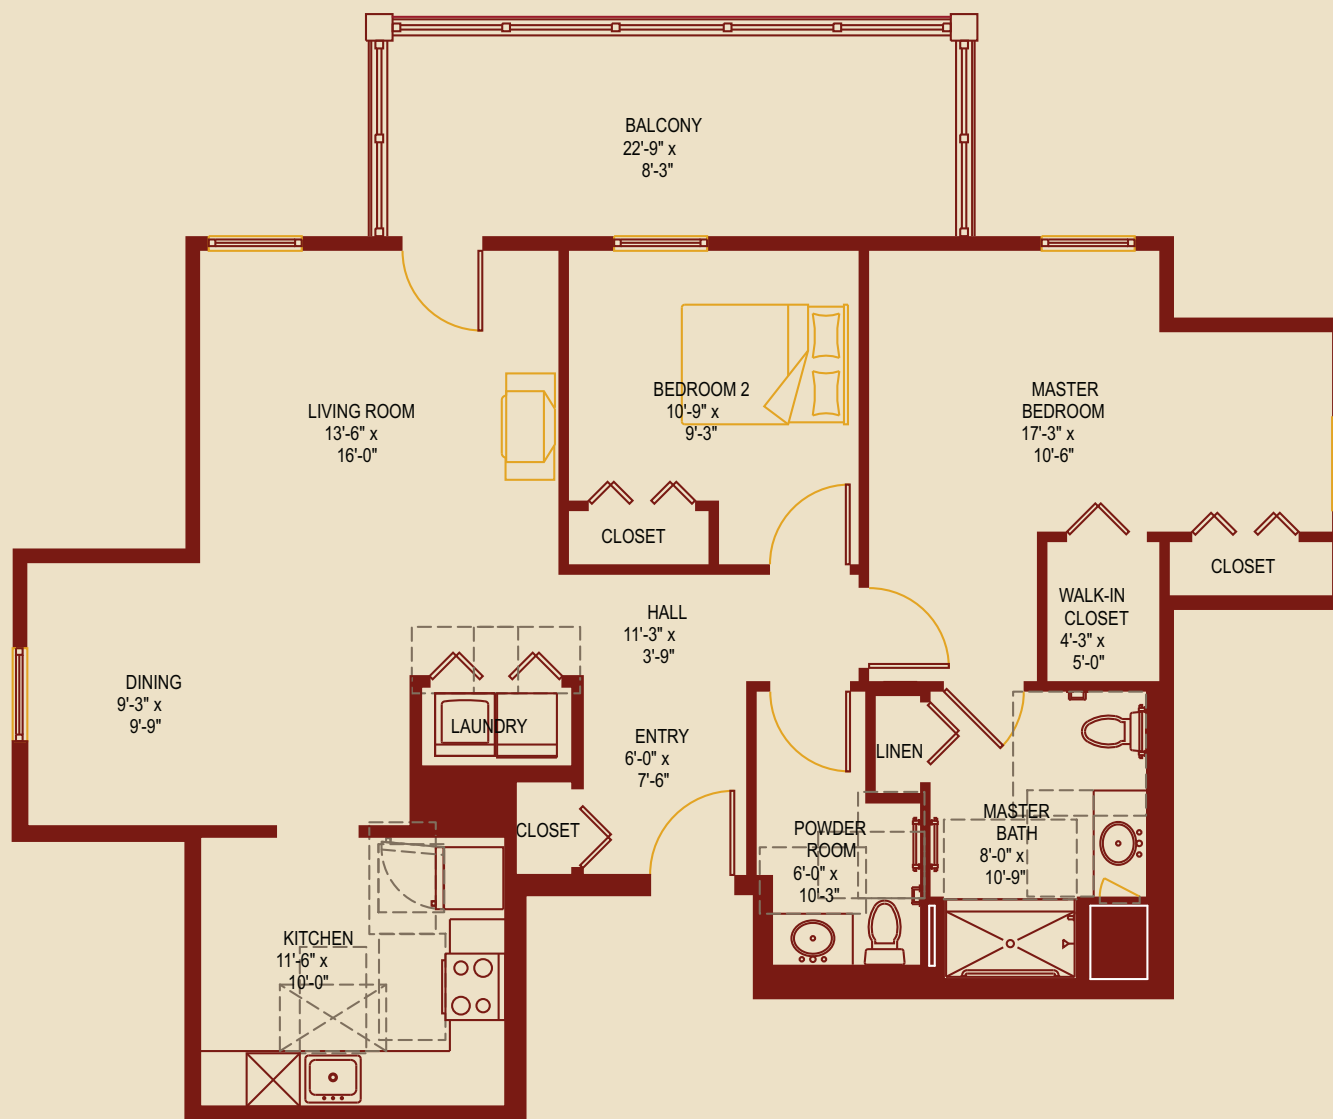

COMMONS J

2 BEDROOMS/2 BATHS/BALCONY/1245 SF

Cumberland Woods Village
700 Cumberland Woods Dr.
Allison Park, PA 15101

UPMC Senior Communities

Cumberland Woods Village

A UPMC Senior Community

COMMONS I

2 BEDROOMS/1.5 BATHS/BALCONY/1190 SF