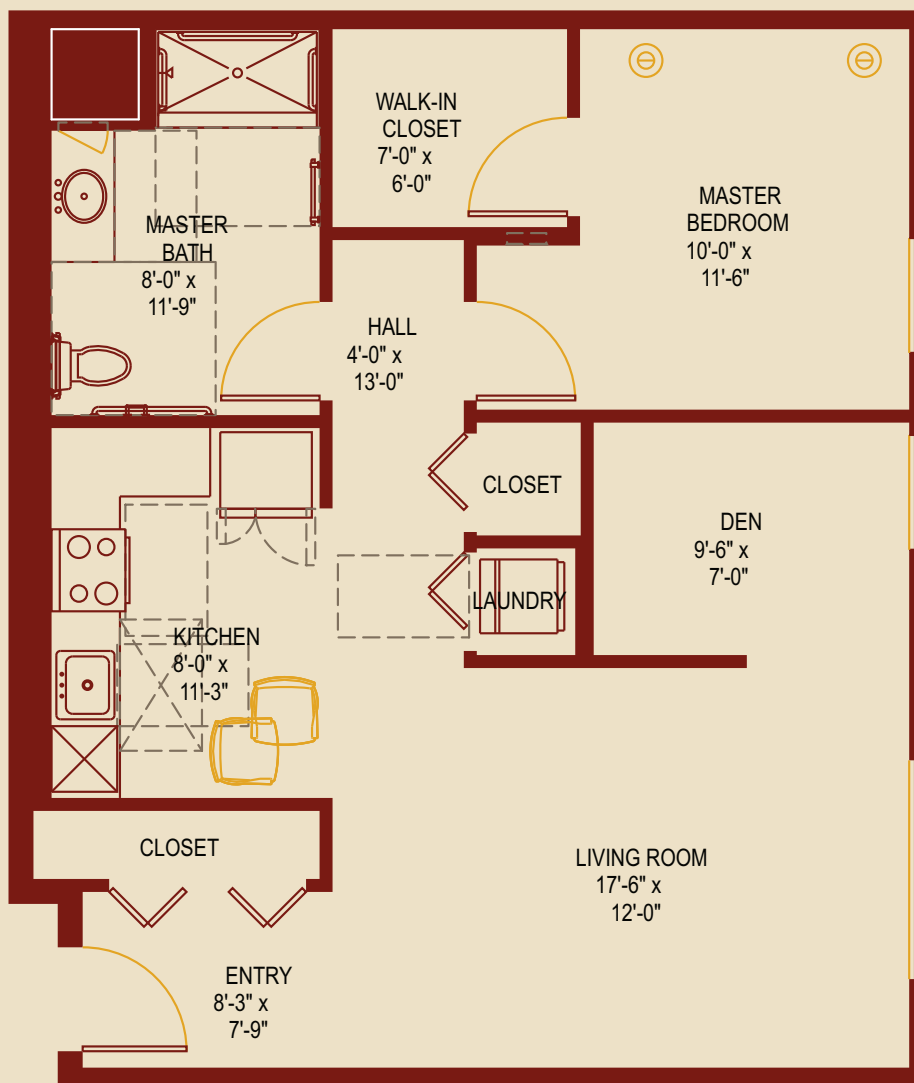

Cumberland Woods Village

A UPMC Senior Community

COMMONS A

1 BEDROOM/1 BATH/DEN/890 SF

(WHEELCHAIR ACCESSIBLE)

Cumberland Woods Village
700 Cumberland Woods Dr.
Allison Park, PA 15101

UPMC Senior Communities