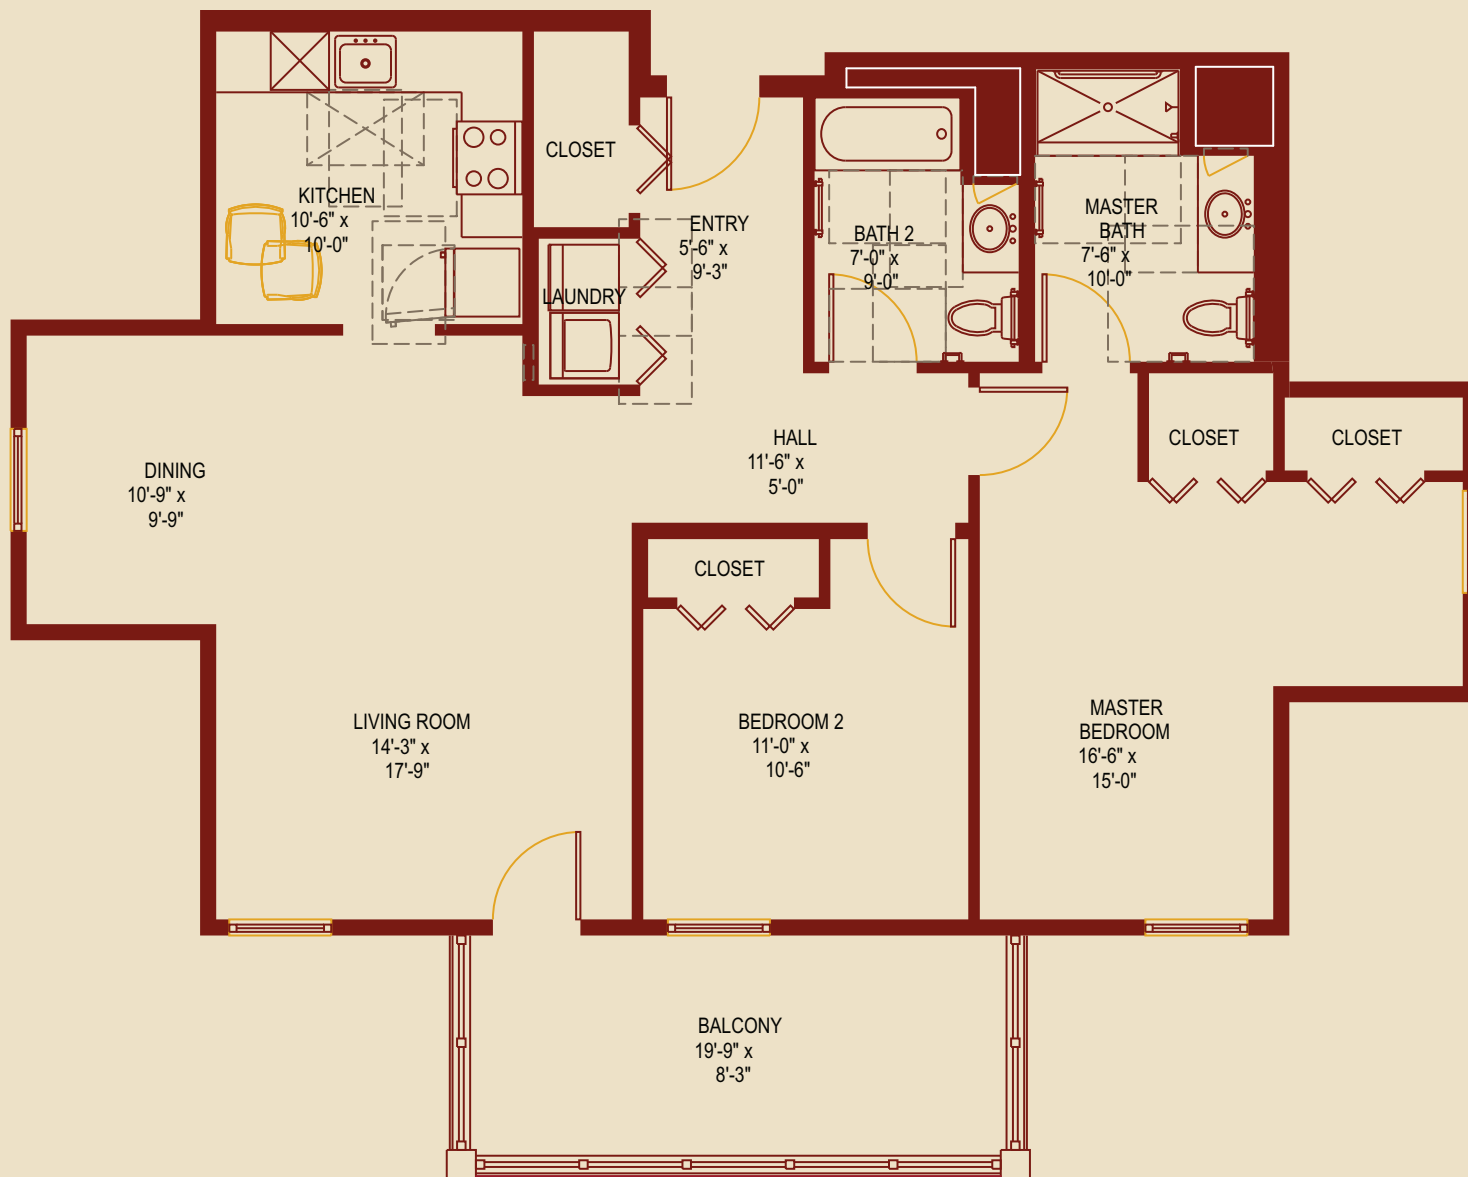

Cumberland Woods Village

A UPMC Senior Community

COMMONS J

2 BEDROOMS/2 BATHS/BALCONY/1245 SF

Cumberland Woods Village
700 Cumberland Woods Dr.
Allison Park, PA 15101

UPMC Senior Communities