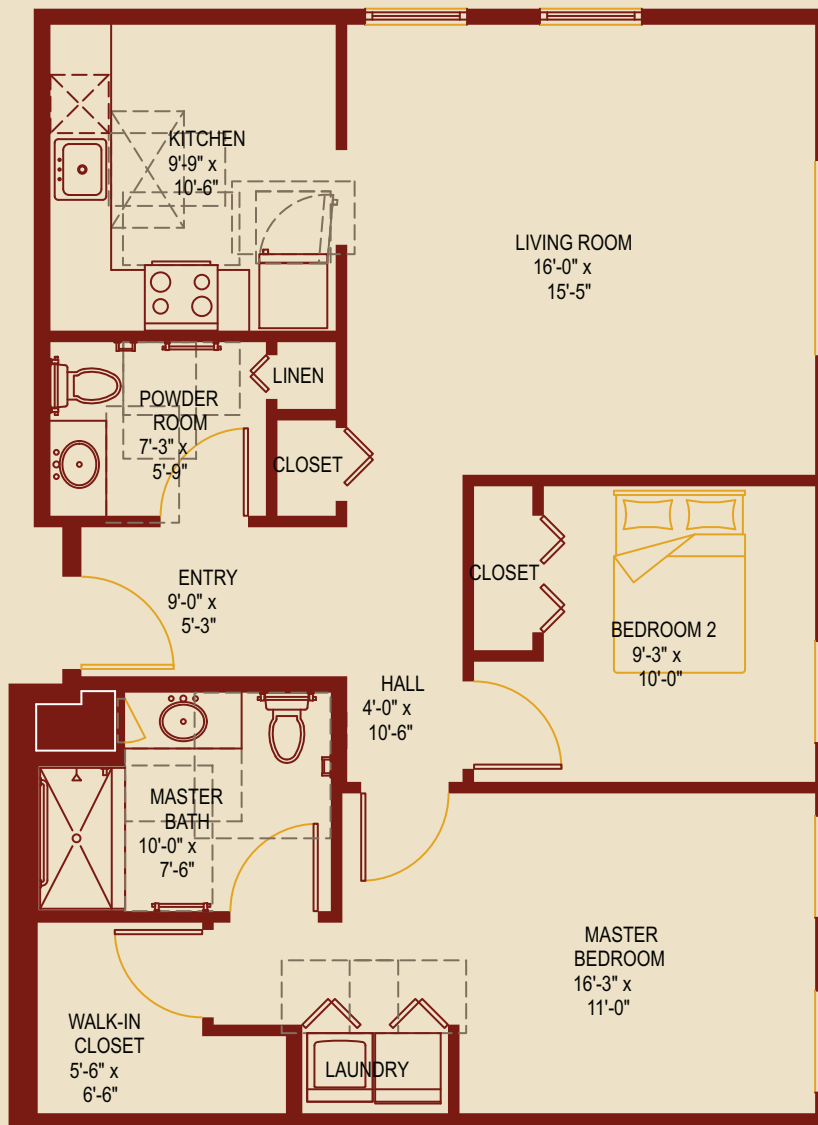

Cumberland Woods Village

A UPMC Senior Community

COMMONS E

2 BEDROOMS/1.5 BATHS/1035 SF

Cumberland Woods Village
700 Cumberland Woods Dr.
Allison Park, PA 15101

UPMC Senior Communities