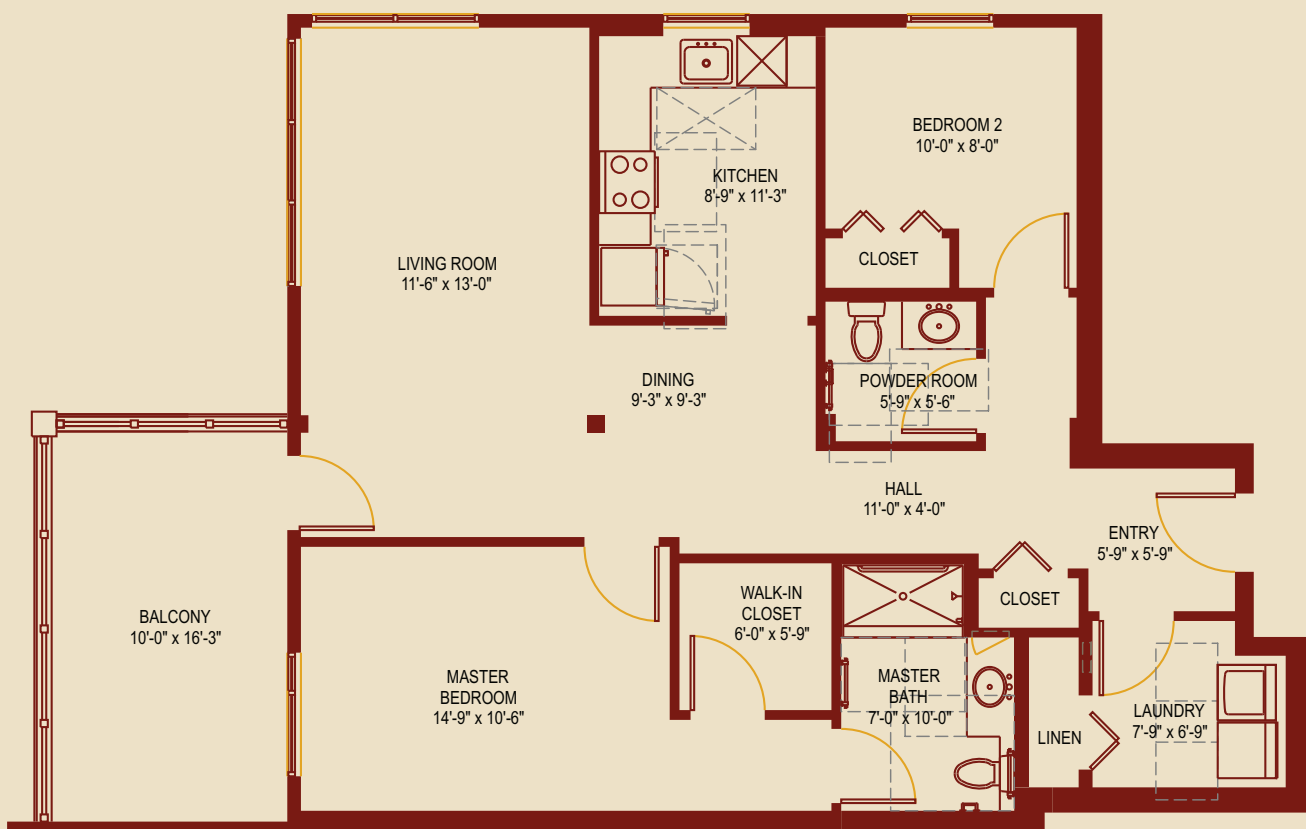

UPMC Senior Communities

Cumberland Woods Village

A UPMC Senior Community

VILLA N1

2 BEDROOMS/1.5 BATHS/BALCONY/1155 SF

Cumberland Woods Village
700 Cumberland Woods Dr.
Allison Park, PA 15101

UPMC Senior Communities

Cumberland Woods Village

A UPMC Senior Community

VILLA N2

2 BEDROOMS/1.5 BATHS/BALCONY/1155 SF

Cumberland Woods Village
700 Cumberland Woods Dr.
Allison Park, PA 15101

UPMC Senior Communities

Cumberland Woods Village