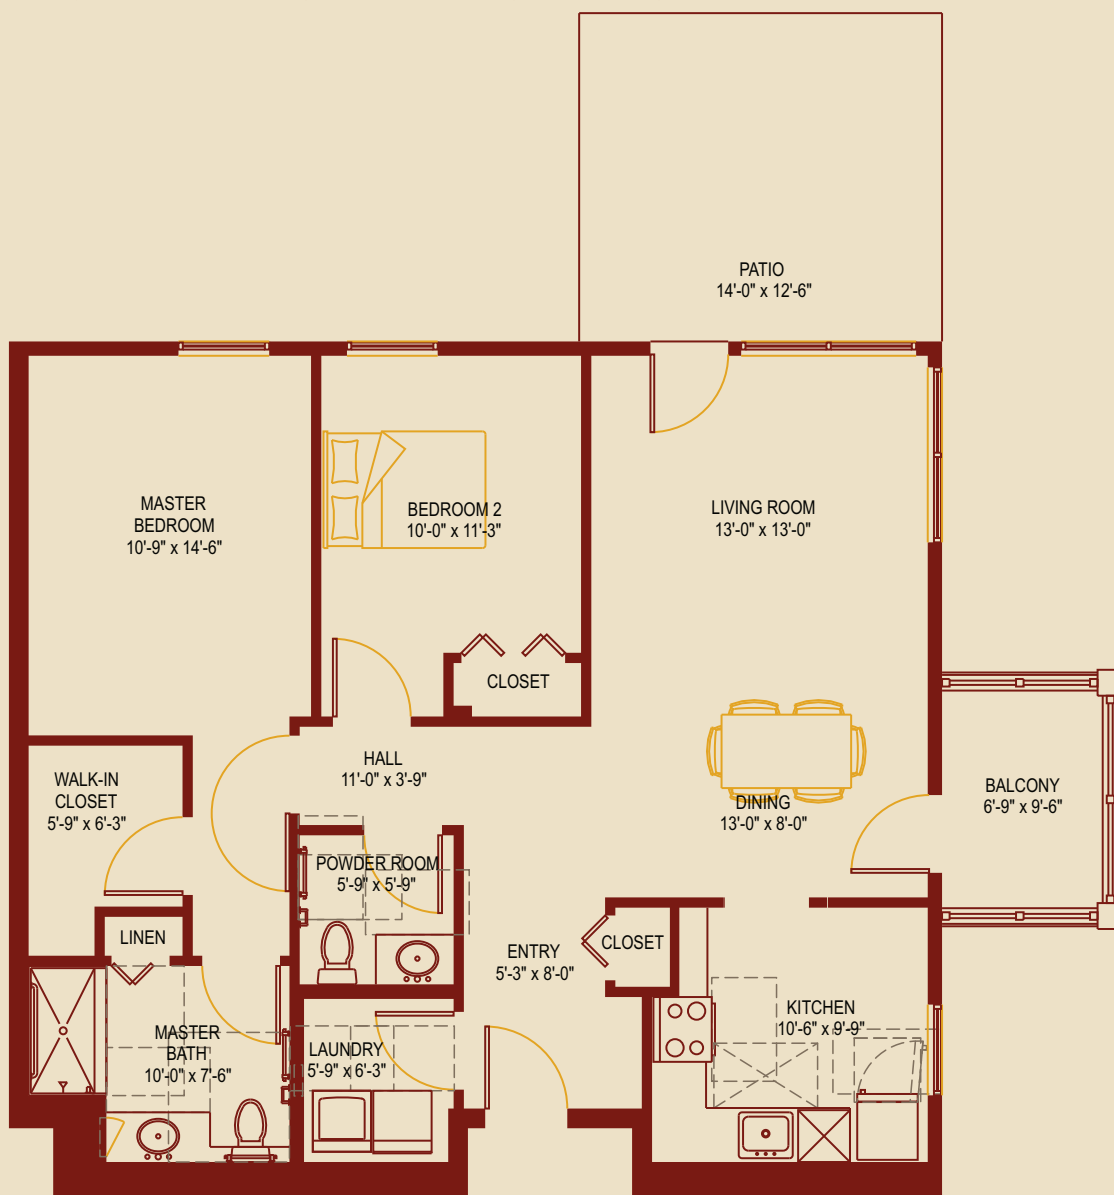

UPMC Senior Communities

Cumberland Woods Village

A UPMC Senior Community

VILLA L3

2 BEDROOMS/1.5 BATHS/BALCONY/PATIO/1145 SF

Cumberland Woods Village
700 Cumberland Woods Dr.
Allison Park, PA 15101

UPMC Senior Communities

Cumberland Woods Village

A UPMC Senior Community

VILLA L4

2 BEDROOMS/1.5 BATHS/BALCONY/PATIO/1145 SF

Cumberland Woods Village
700 Cumberland Woods Dr.
Allison Park, PA 15101

UPMC Senior Communities

Cumberland Woods Village