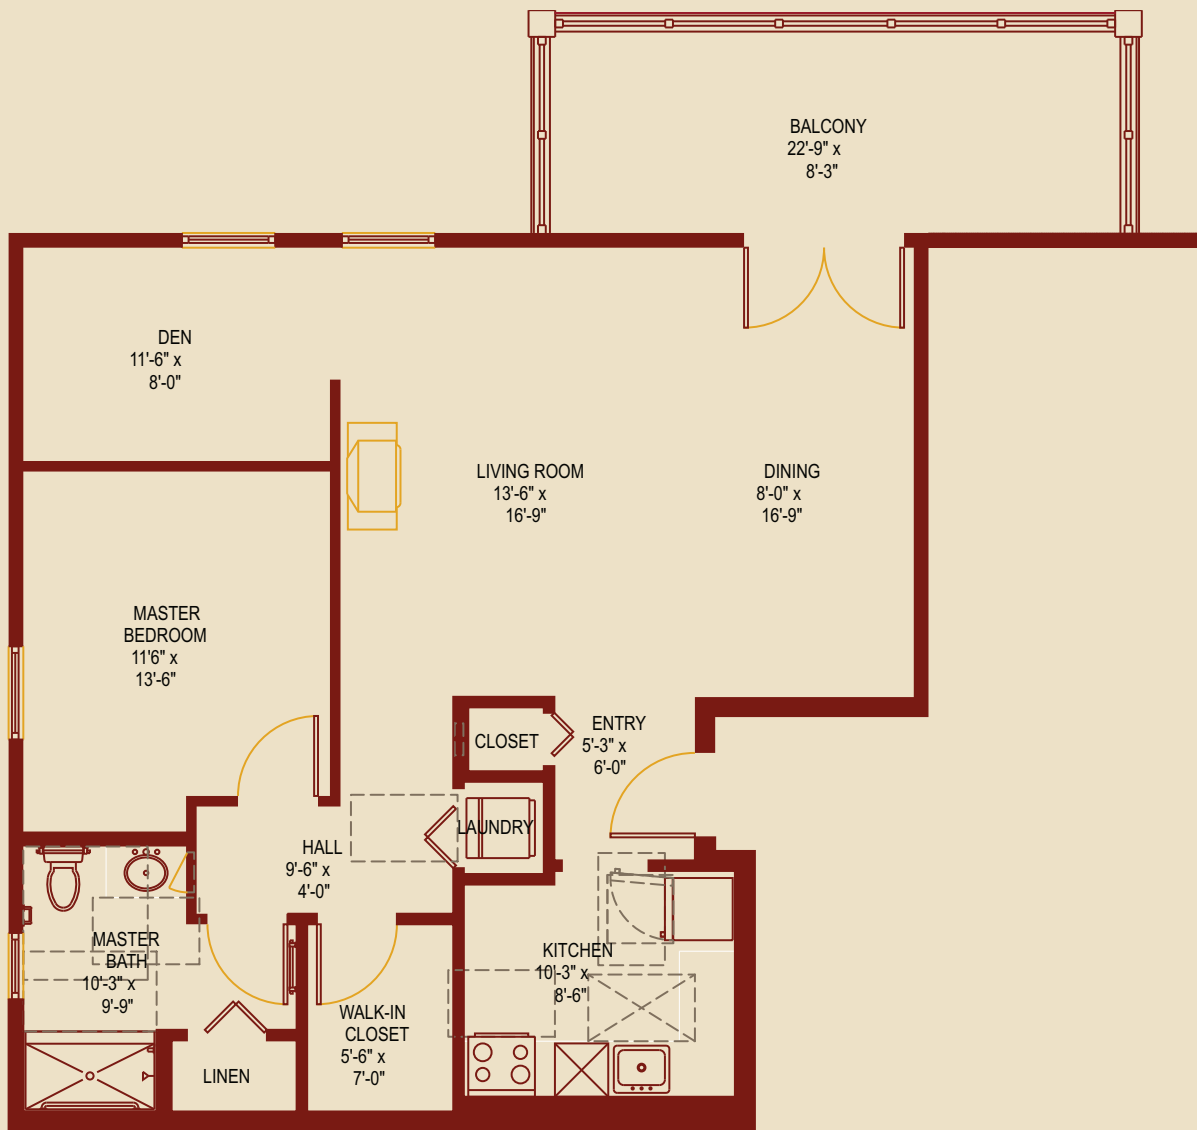

UPMC Senior Communities

Cumberland Woods Village

A UPMC Senior Community

COMMONS C

1 BEDROOM/1 BATH/DEN/BALCONY/1030 SF

Cumberland Woods Village
700 Cumberland Woods Dr.
Allison Park, PA 15101

UPMC Senior Communities

Cumberland Woods Village

A UPMC Senior Community

COMMONS B

1 BEDROOM/1 BATH/DEN/BALCONY/1010 SF

Cumberland Woods Village
700 Cumberland Woods Dr.
Allison Park, PA 15101

UPMC Senior Communities

Cumberland Woods Village