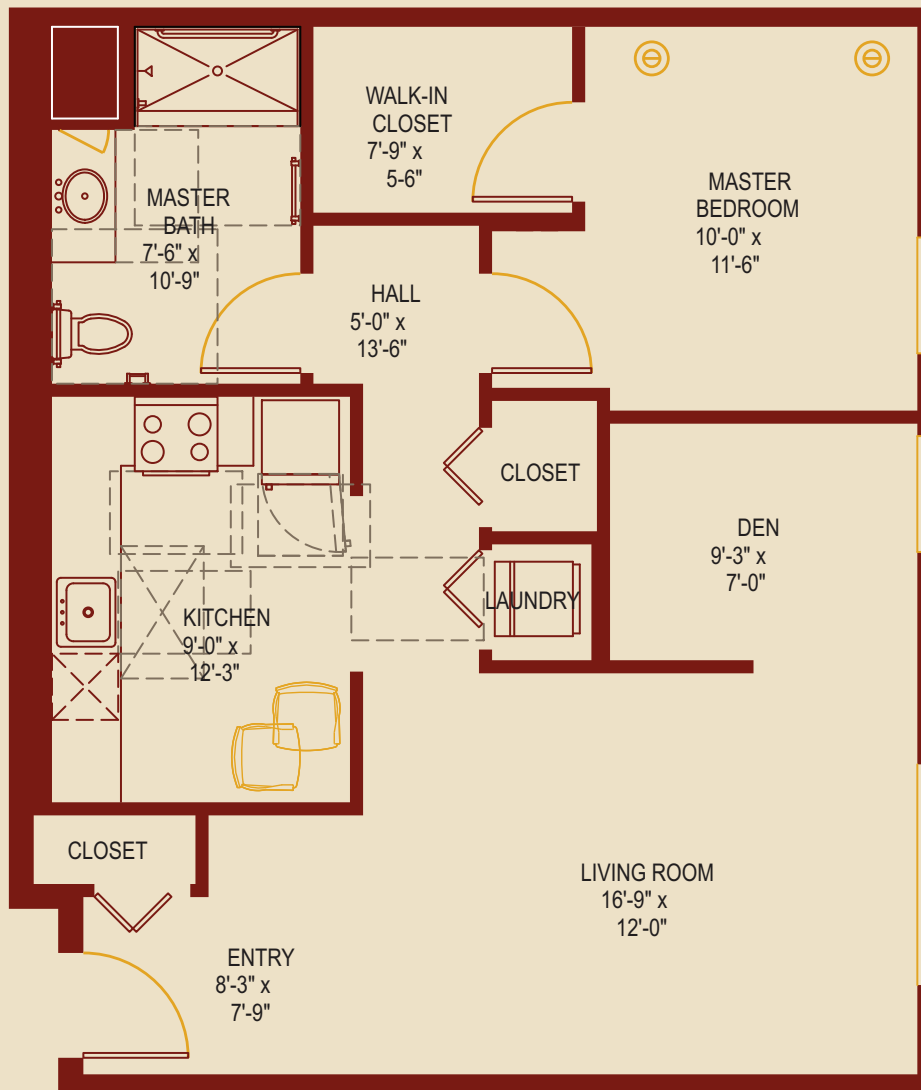

Cumberland Woods Village

A UPMC Senior Community

COMMONS A

1 BEDROOM/1 BATH/DEN/890 SF

Cumberland Woods Village
700 Cumberland Woods Dr.
Allison Park, PA 15101

UPMC Senior Communities

Cumberland Woods Village