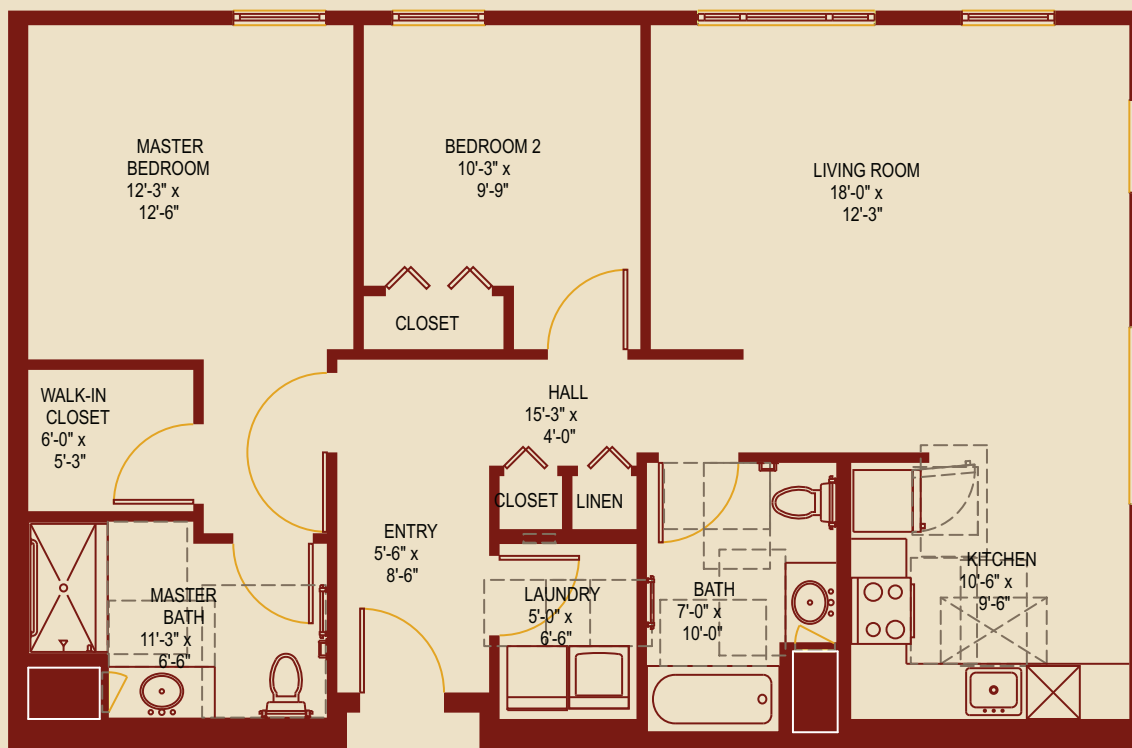

Cumberland Woods Village
700 Cumberland Woods Dr.
Allison Park, PA 15101

UPMC Senior Communities

Cumberland Woods Village

A UPMC Senior Community

COMMONS F

2 BEDROOMS/2 BATHS/1155 SF

Cumberland Woods Village
700 Cumberland Woods Dr.
Allison Park, PA 15101

UPMC Senior Communities

Cumberland Woods Village

A UPMC Senior Community

COMMONS H

2 BEDROOMS/2 BATHS/DEN/BALCONY/1175 SF

Cumberland Woods Village
700 Cumberland Woods Dr.
Allison Park, PA 15101

UPMC Senior Communities