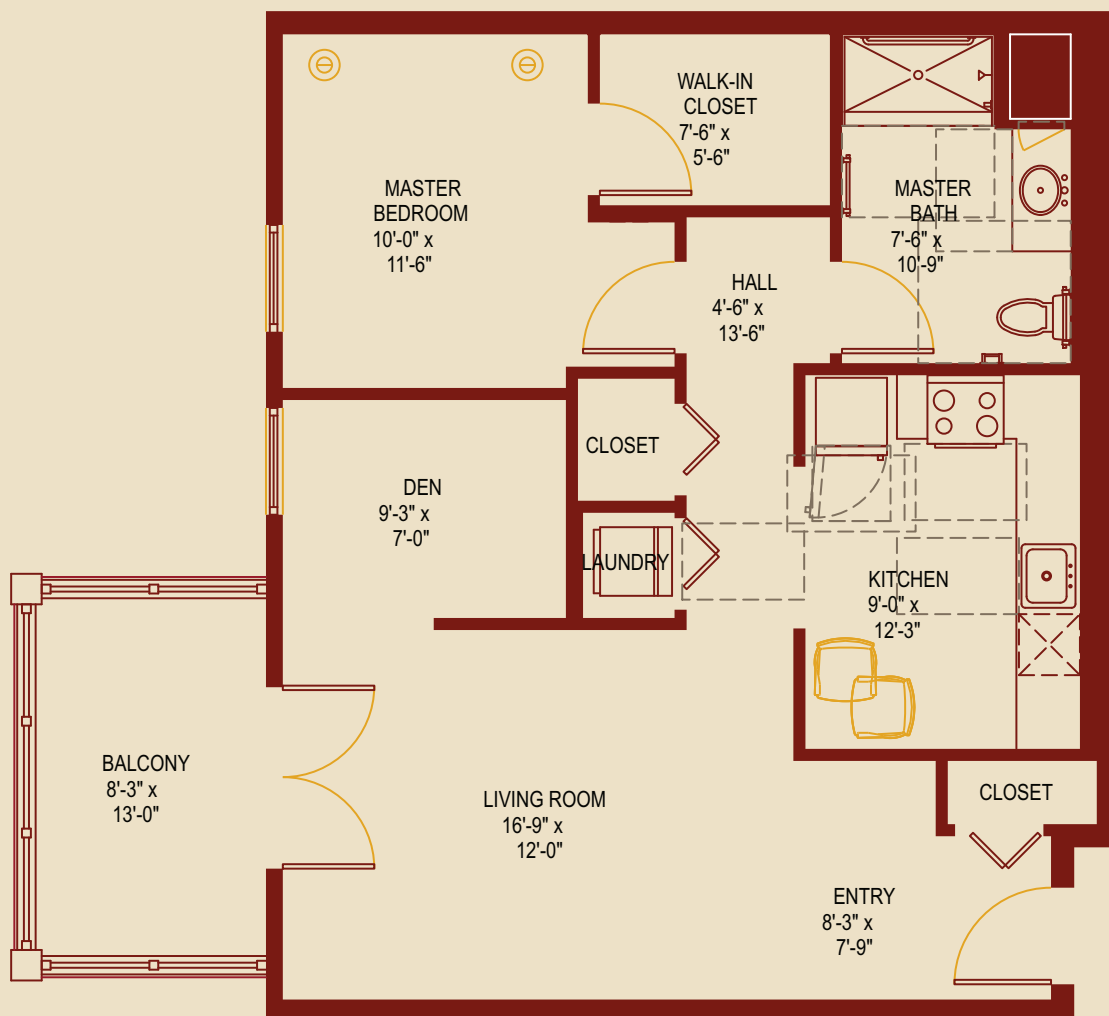

Cumberland Woods Village

A UPMC Senior Community

COMMONS A

1 BEDROOM/1 BATH/DEN/890 SF

Cumberland Woods Village
700 Cumberland Woods Dr.
Allison Park, PA 15101

UPMC Senior Communities

Cumberland Woods Village

A UPMC Senior Community

COMMONS A1

1 BEDROOM/1 BATH/DEN/BALCONY/890 SF

Cumberland Woods Village
700 Cumberland Woods Dr.
Allison Park, PA 15101

UPMC Senior Communities

Cumberland Woods Village

A UPMC Senior Community

COMMONS A1

1 BEDROOM/1 BATH/DEN/BALCONY/890 SF

Cumberland Woods Village
700 Cumberland Woods Dr.
Allison Park, PA 15101

UPMC Senior Communities

Cumberland Woods Village

A UPMC Senior Community

COMMONS A

1 BEDROOM/1 BATH/DEN/890 SF