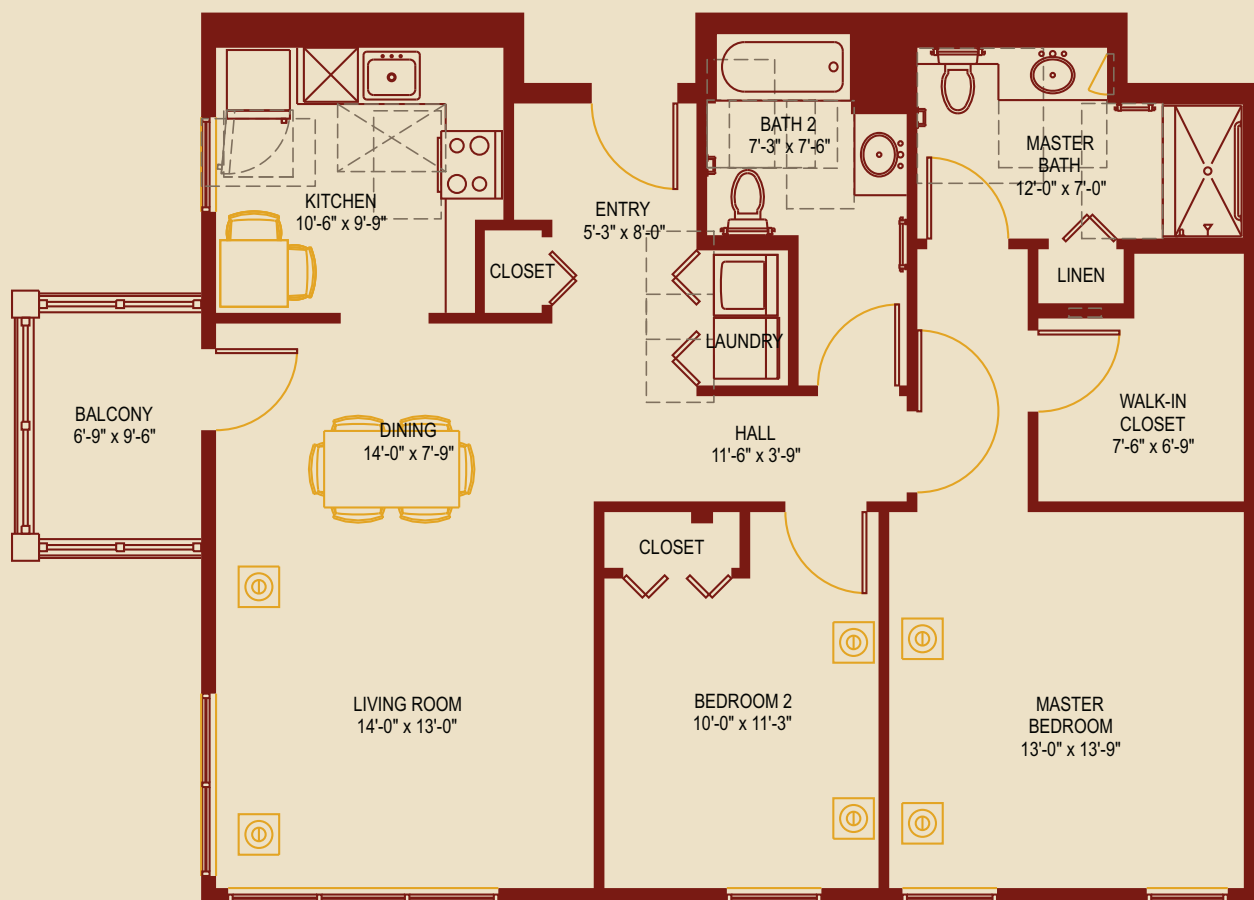

Cumberland Woods Village

A UPMC Senior Community

VILLA L4

2 BEDROOMS/1.5 BATHS/BALCONY/PATIO/1145 SF

Cumberland Woods Village
700 Cumberland Woods Dr.
Allison Park, PA 15101

UPMC Senior Communities

Cumberland Woods Village

A UPMC Senior Community

VILLA 0-1

2 BEDROOMS/2 BATHS/BALCONY/1240 SF

Cumberland Woods Village
700 Cumberland Woods Dr.
Allison Park, PA 15101

UPMC Senior Communities

Cumberland Woods Village

A UPMC Senior Community