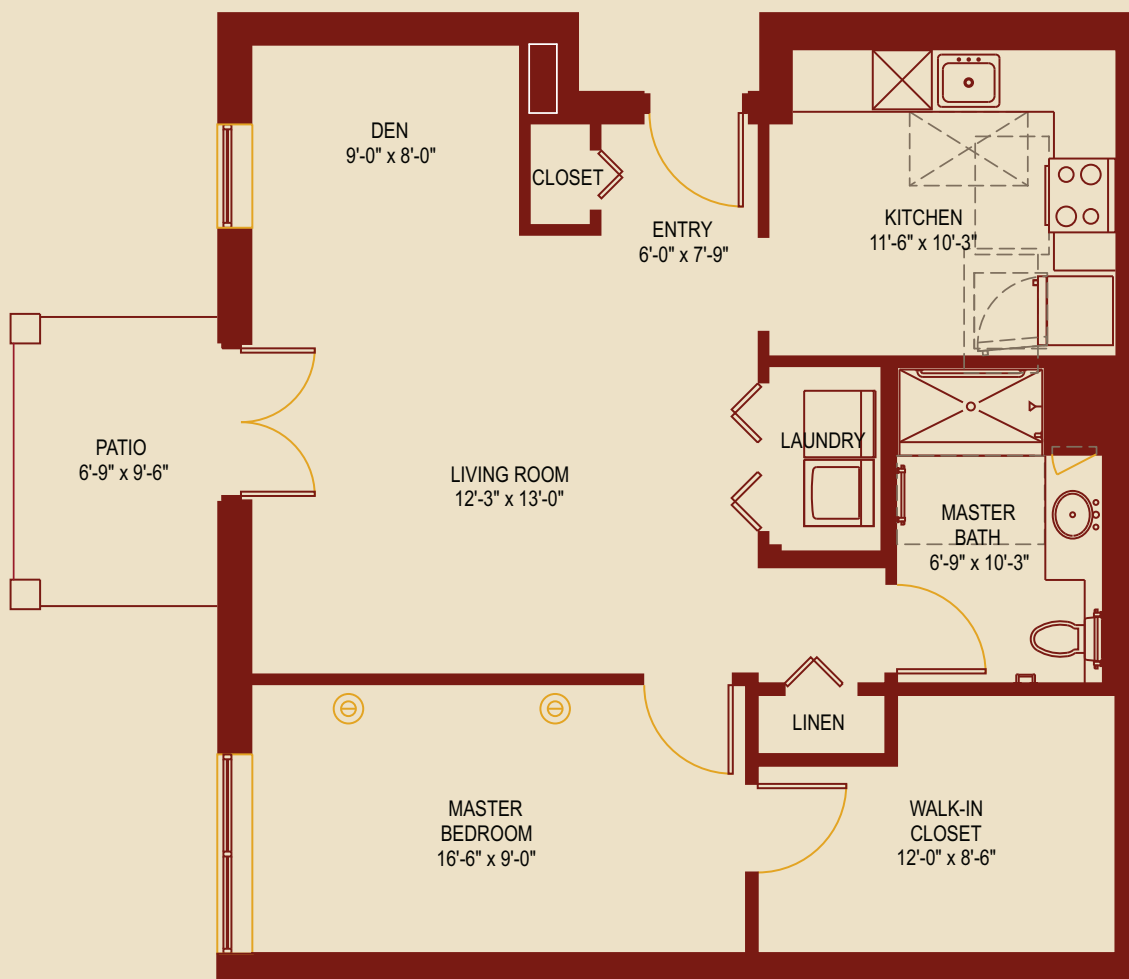

UPMC Senior Communities

Cumberland Woods Village

A UPMC Senior Community

COMMONS H

2 BEDROOMS/2 BATHS/DEN/BALCONY/1175 SF

Cumberland Woods Village
700 Cumberland Woods Dr.
Allison Park, PA 15101

UPMC Senior Communities

Cumberland Woods Village

A UPMC Senior Community

VILLA K1

1 BEDROOM/1 BATH/DEN/PATIO/965 SF

Cumberland Woods Village
700 Cumberland Woods Dr.
Allison Park, PA 15101

UPMC Senior Communities

Cumberland Woods Village

A UPMC Senior Community

VILLA K2

1 BEDROOM/1 BATH/DEN/PATIO/965 SF

Cumberland Woods Village
700 Cumberland Woods Dr.
Allison Park, PA 15101

UPMC Senior Communities

Cumberland Woods Village

A UPMC Senior Community