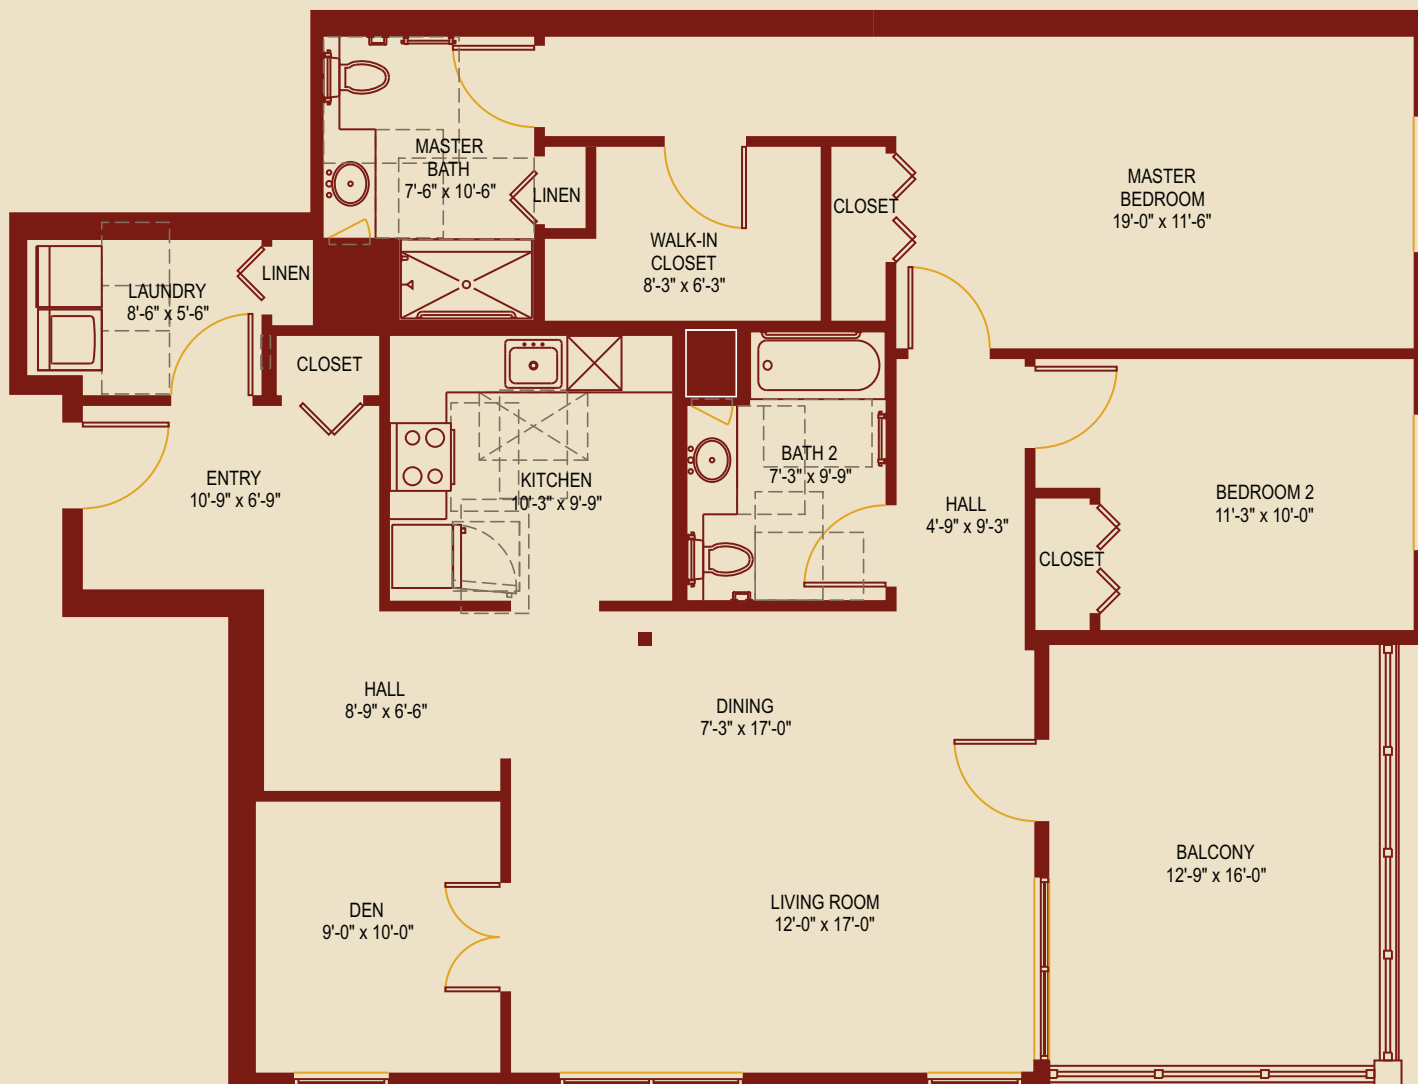

UPMC Senior Communities

Cumberland Woods Village

A UPMC Senior Community

VILLA P3

2 BEDROOMS/2 BATHS/DEN/BALCONY/1555 SF

Cumberland Woods Village
700 Cumberland Woods Dr.
Allison Park, PA 15101

UPMC Senior Communities