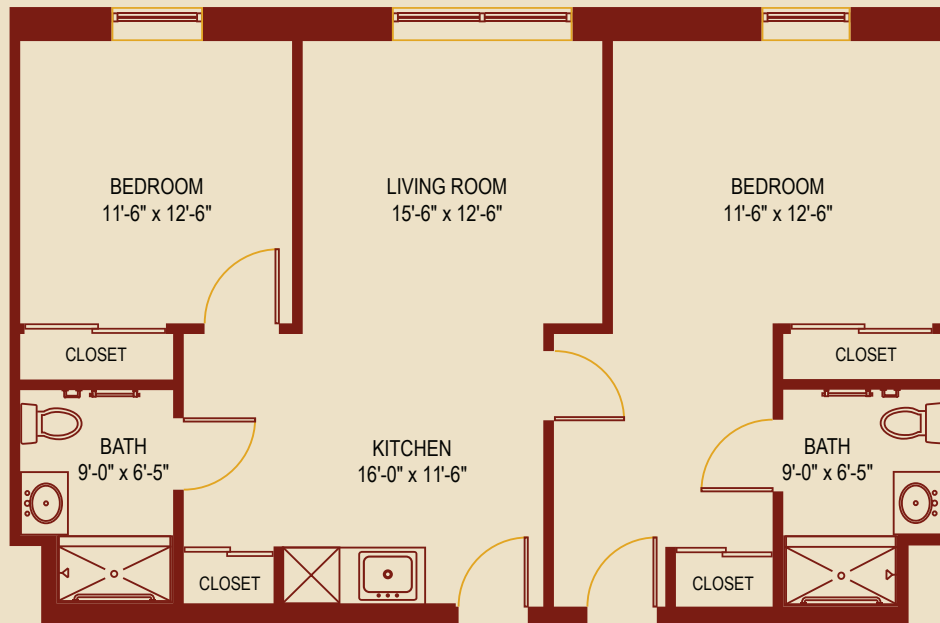

Beatty Pointe Village

A UPMC Senior Community

1 BEDROOM

Beatty Pointe Village
700 Beatty Road
Monroeville, PA 15146

UPMC Senior Communities

Beatty Pointe Village

A UPMC Senior Community

2 BEDROOM