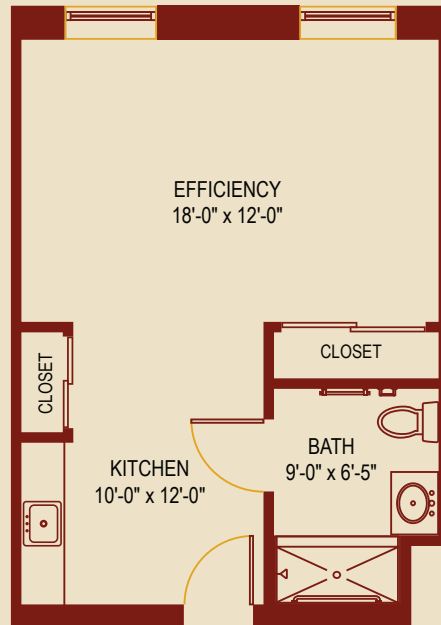

Beatty Pointe Village

A UPMC Senior Community

EFFICIENCY

Beatty Pointe Village
700 Beatty Road
Monroeville, PA 15146

UPMC Senior Communities