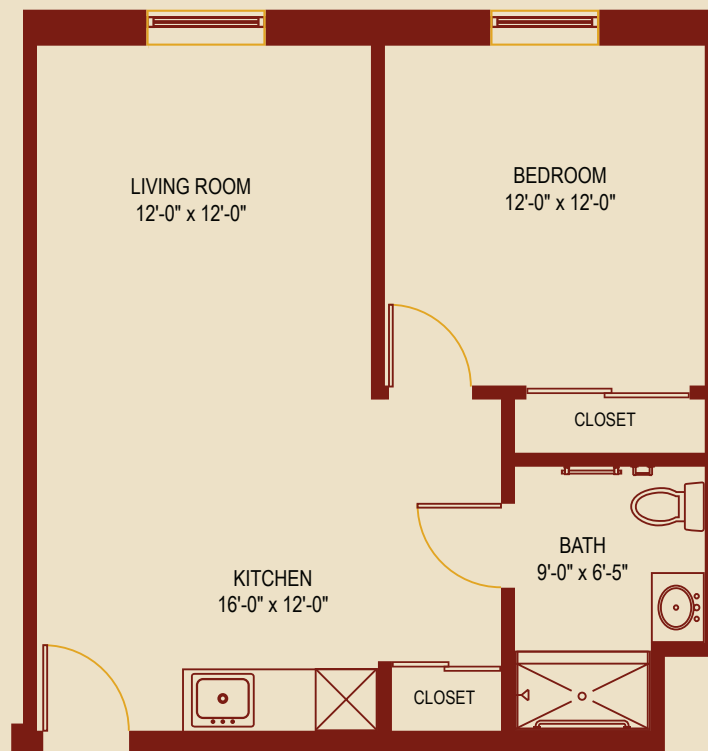

Beatty Pointe Village

A UPMC Senior Community

1 BEDROOM

Beatty Pointe Village
700 Beatty Road
Monroeville, PA 15146

UPMC Senior Communities

Beatty Pointe Village

A UPMC Senior Community

2 BEDROOM