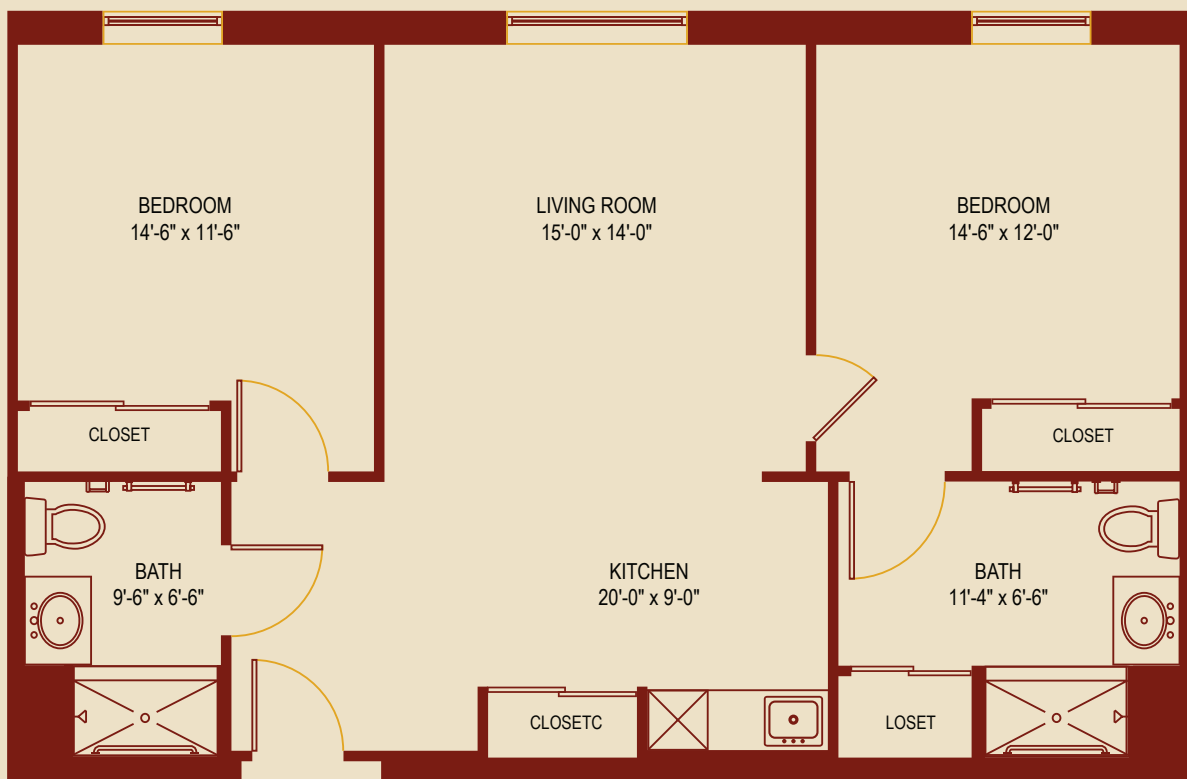

Hampton Fields Village

A UPMC Senior Community

2 BEDROOM

Hampton Fields Village
4480 Mt. Royal Blvd.
Allison Park, PA 15101

UPMC Senior Communities