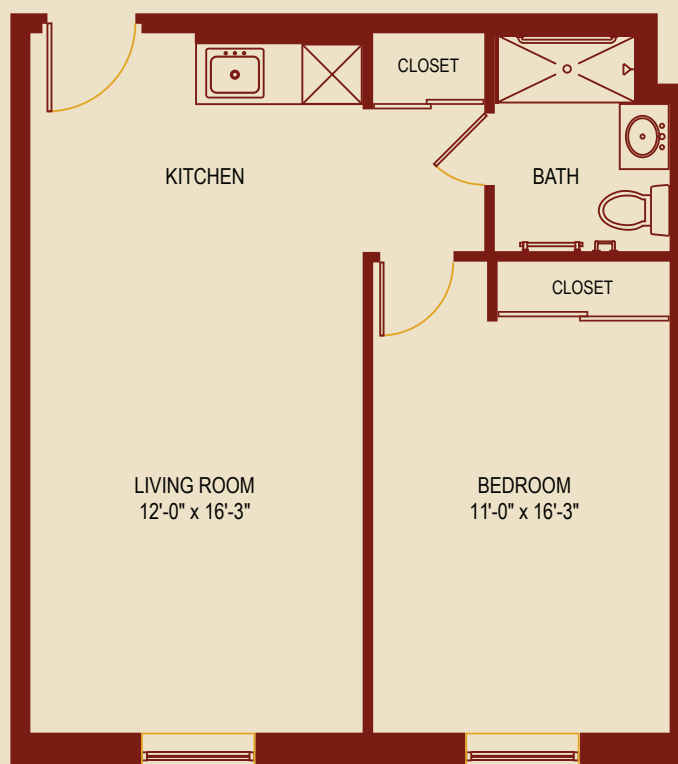

## 1 BEDROOM

Seneca Hills Village  
5350 Saltsburg Road  
Verona, PA 15147

UPMC Senior Communities