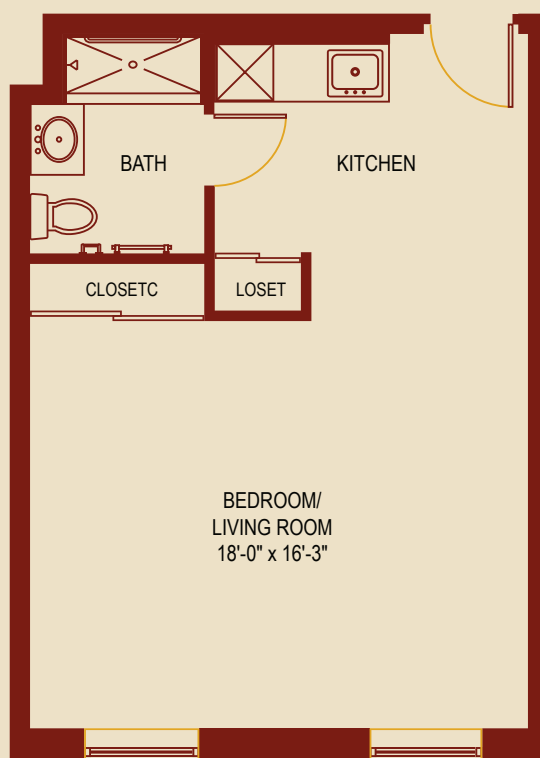

Seneca Hills Village

A UPMC Senior Community

STUDIO

Seneca Hills Village
5350 Saltsburg Road
Verona, PA 15147

UPMC Senior Communities