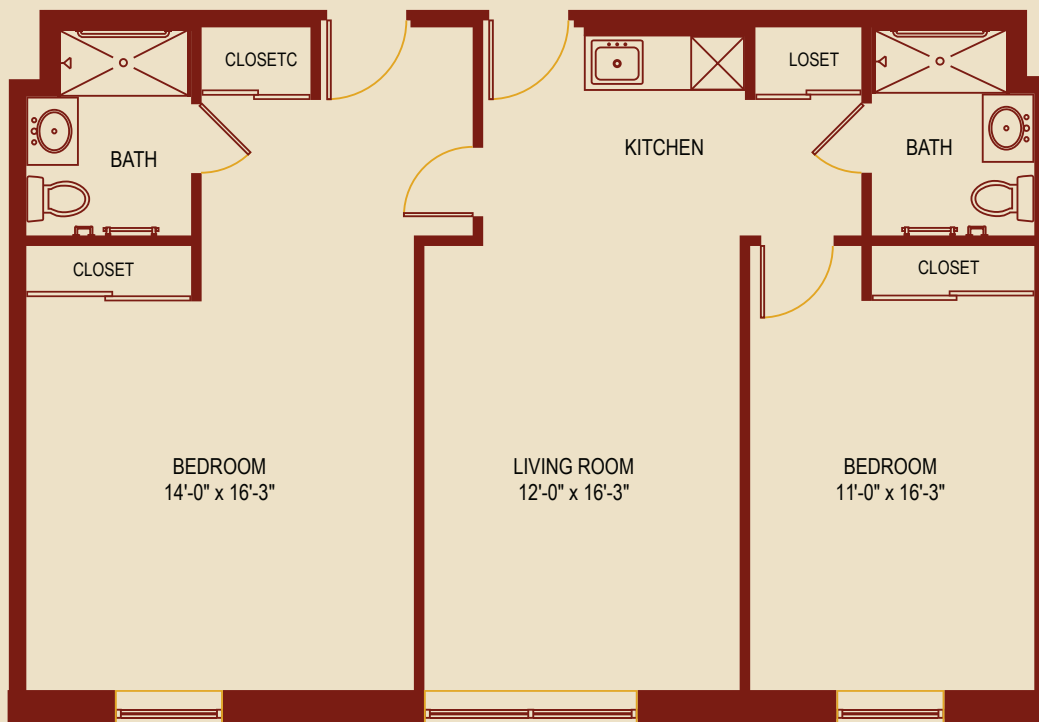

Seneca Hills Village

A UPMC Senior Community

2 BEDROOM

Seneca Hills Village
5350 Saltsburg Road
Verona, PA 15147

UPMC Senior Communities