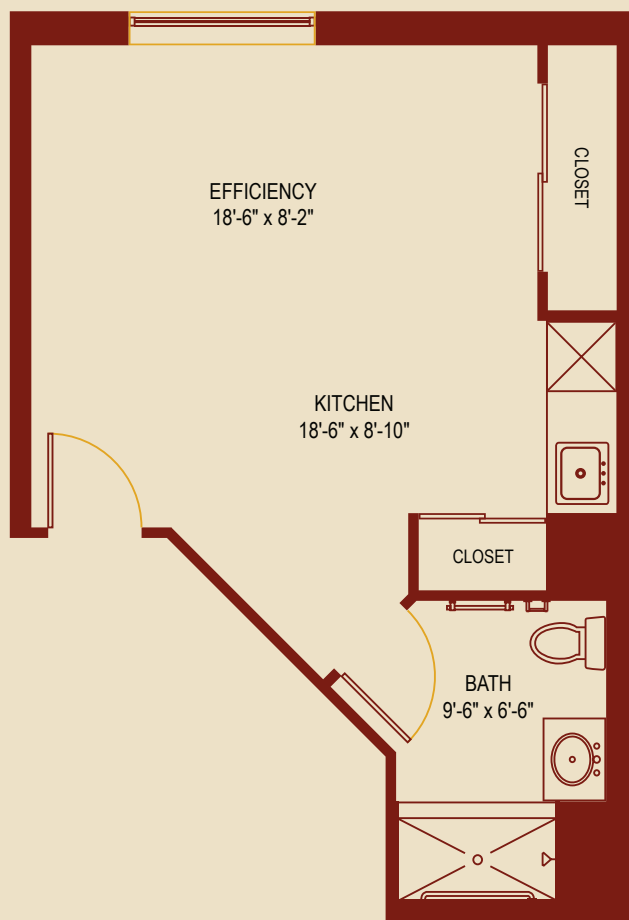

Strabane Trails Village

A UPMC Senior Community

EFFICIENCY

Strabane Trails Village
317 Wellness Way
Washington, PA 15301

UPMC Senior Communities