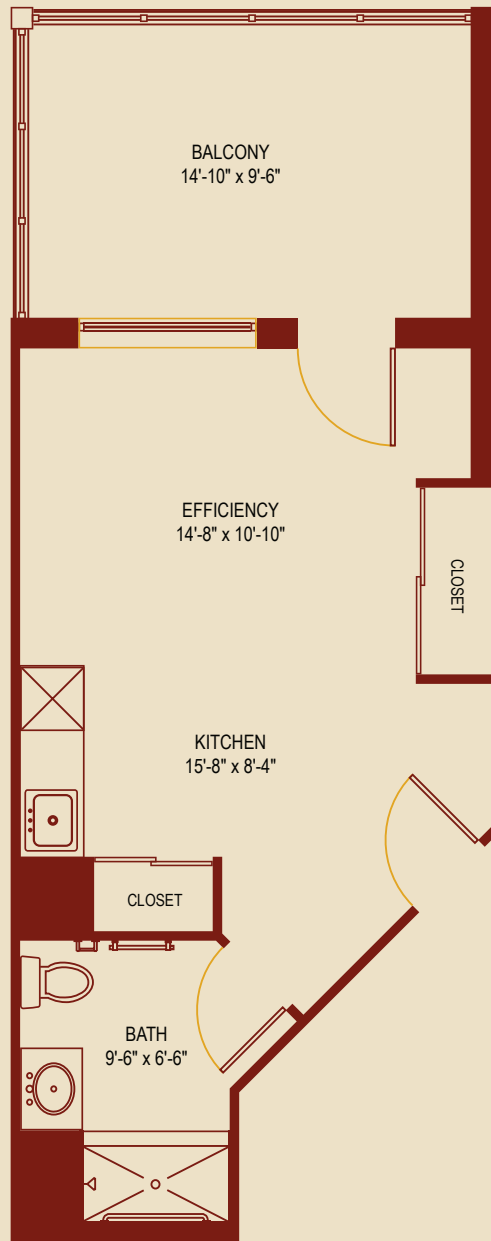

Strabane Trails Village

A UPMC Senior Community

EFFICIENCY/BALCONY

Strabane Trails Village
317 Wellness Way
Washington, PA 15301

UPMC Senior Communities