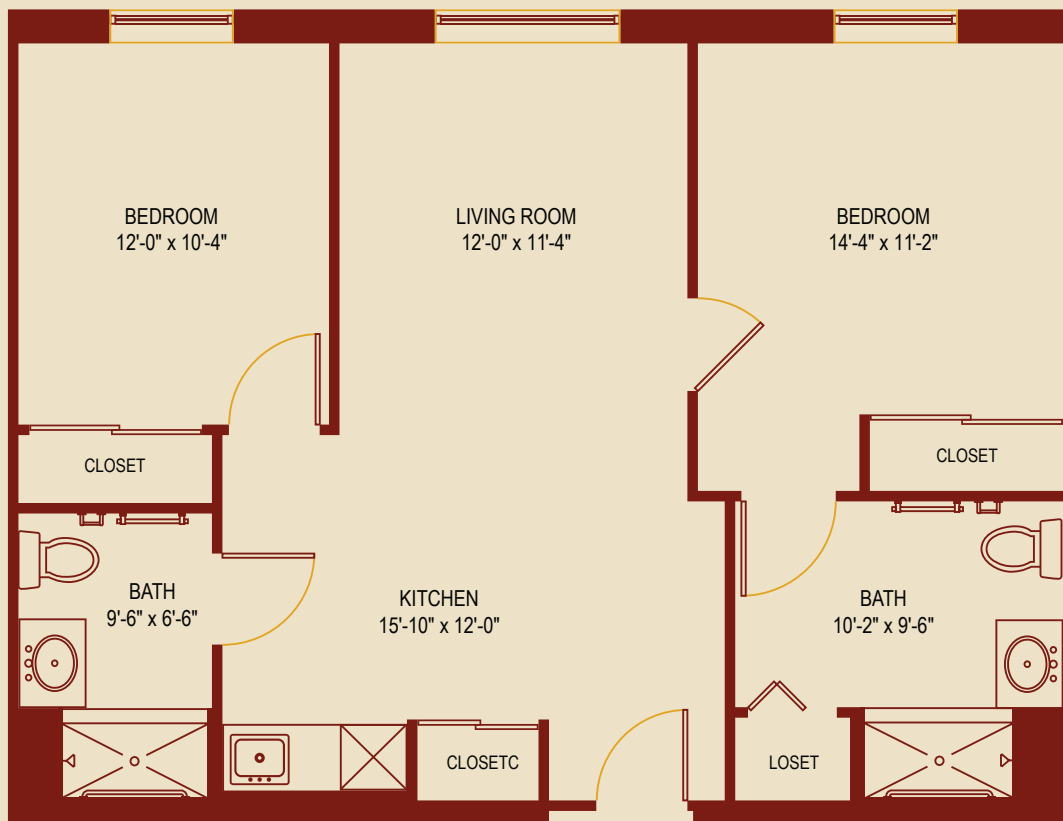

Strabane Trails Village

A UPMC Senior Community

2 BEDROOM/2 BATH

Strabane Trails Village
317 Wellness Way
Washington, PA 15301

UPMC Senior Communities