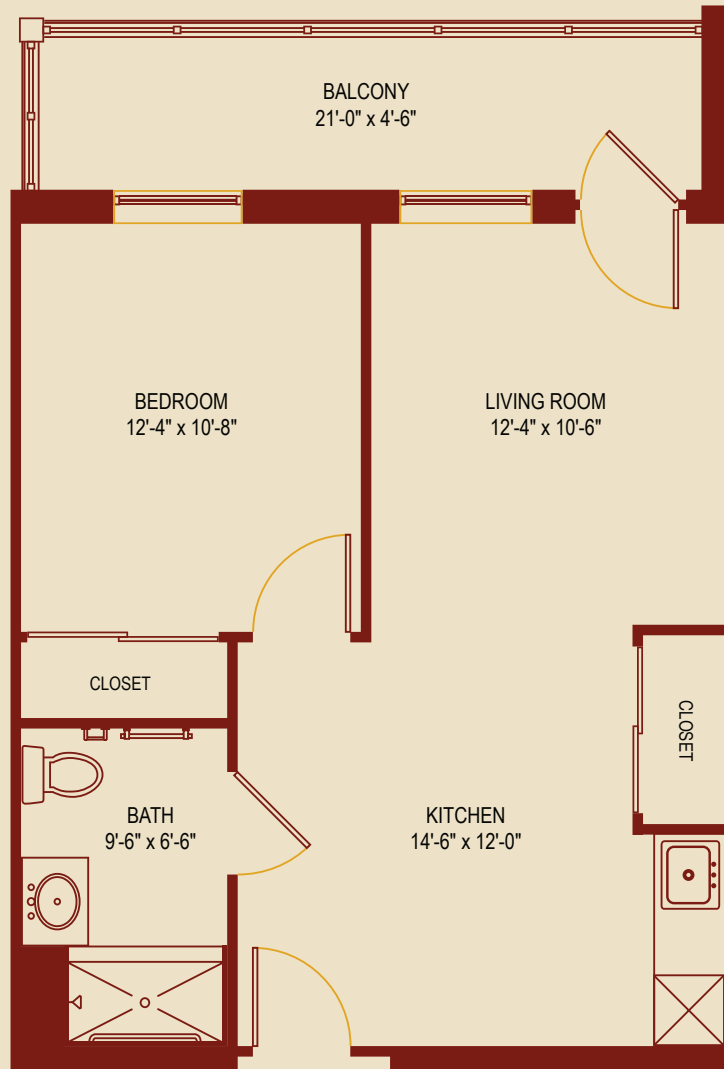

## 1 BEDROOM/BALCONY

Strabane Trails Village  
317 Wellness Way  
Washington, PA 15301

UPMC Senior Communities