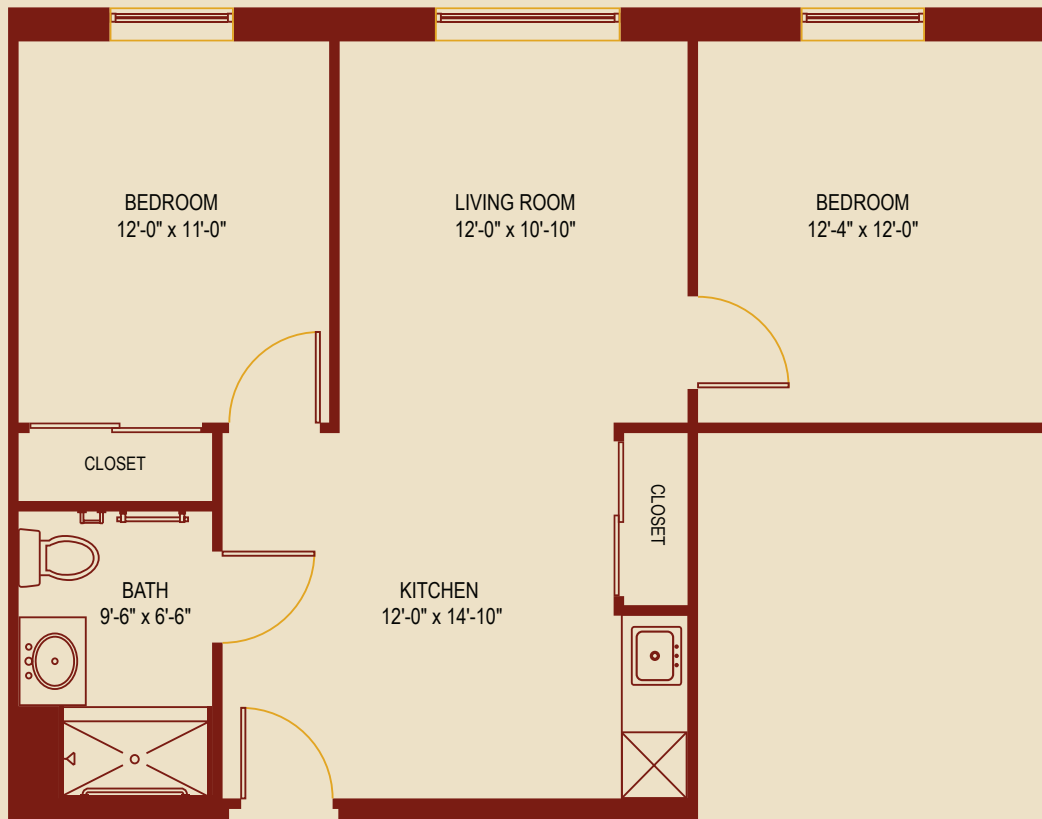

Strabane Trails Village

A UPMC Senior Community

2 BEDROOM/1 BATH

Strabane Trails Village
317 Wellness Way
Washington, PA 15301

UPMC Senior Communities