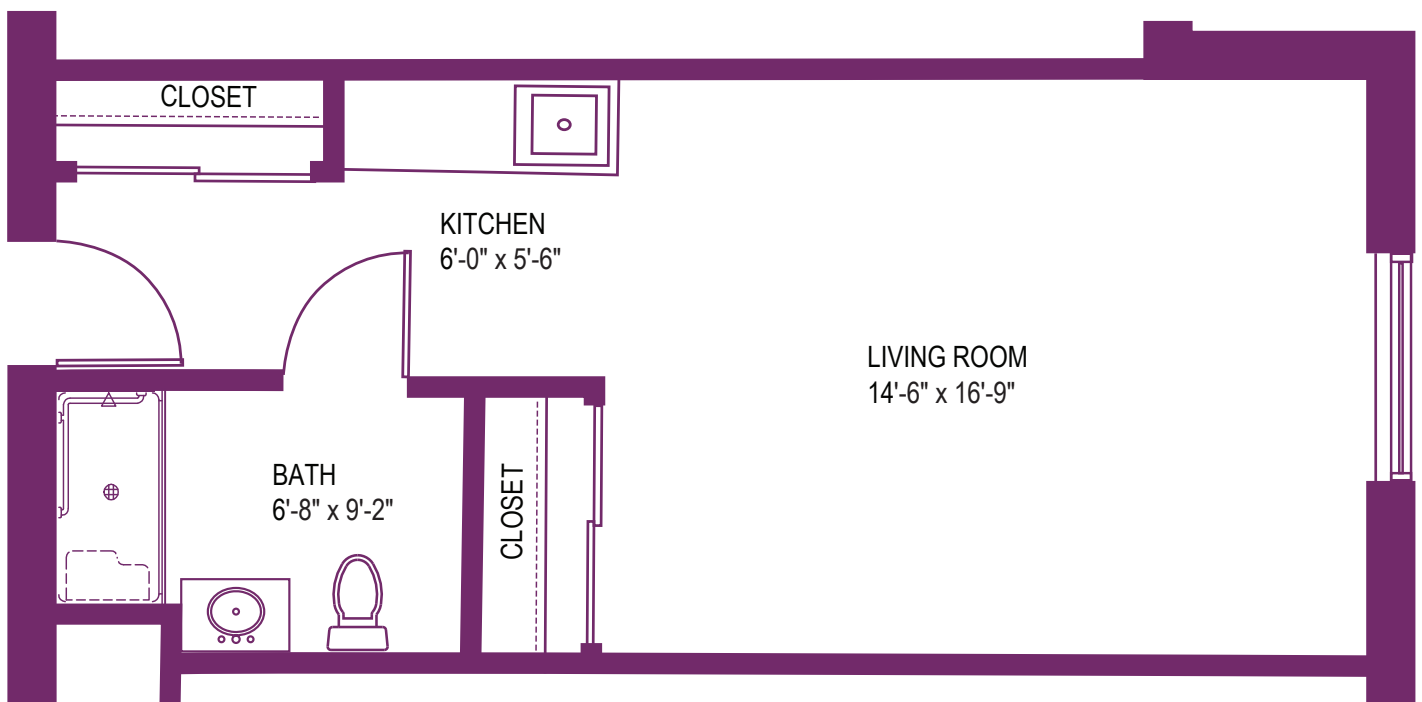

© 2016 UPMC

FEEL RIGHT
AT HOME

UPMC | SENIOR
COMMUNITIES

CUMBERLAND CROSSING MANOR

STUDIO EFFICIENCY "E"

418 Square Feet

CUMBERLAND CROSSING MANOR

9350 Babcock Blvd.
Pittsburgh, PA 15237
UPMCSeniorCommunities.com

SRLIV501864 SR/NC 12/16

© 2016 UPMC

UPMC
LIFE CHANGING MEDICINE

FEEL RIGHT
AT HOME

UPMC | SENIOR
COMMUNITIES

CUMBERLAND CROSSING MANOR

STUDIO EFFICIENCY "F"

437 Square Feet