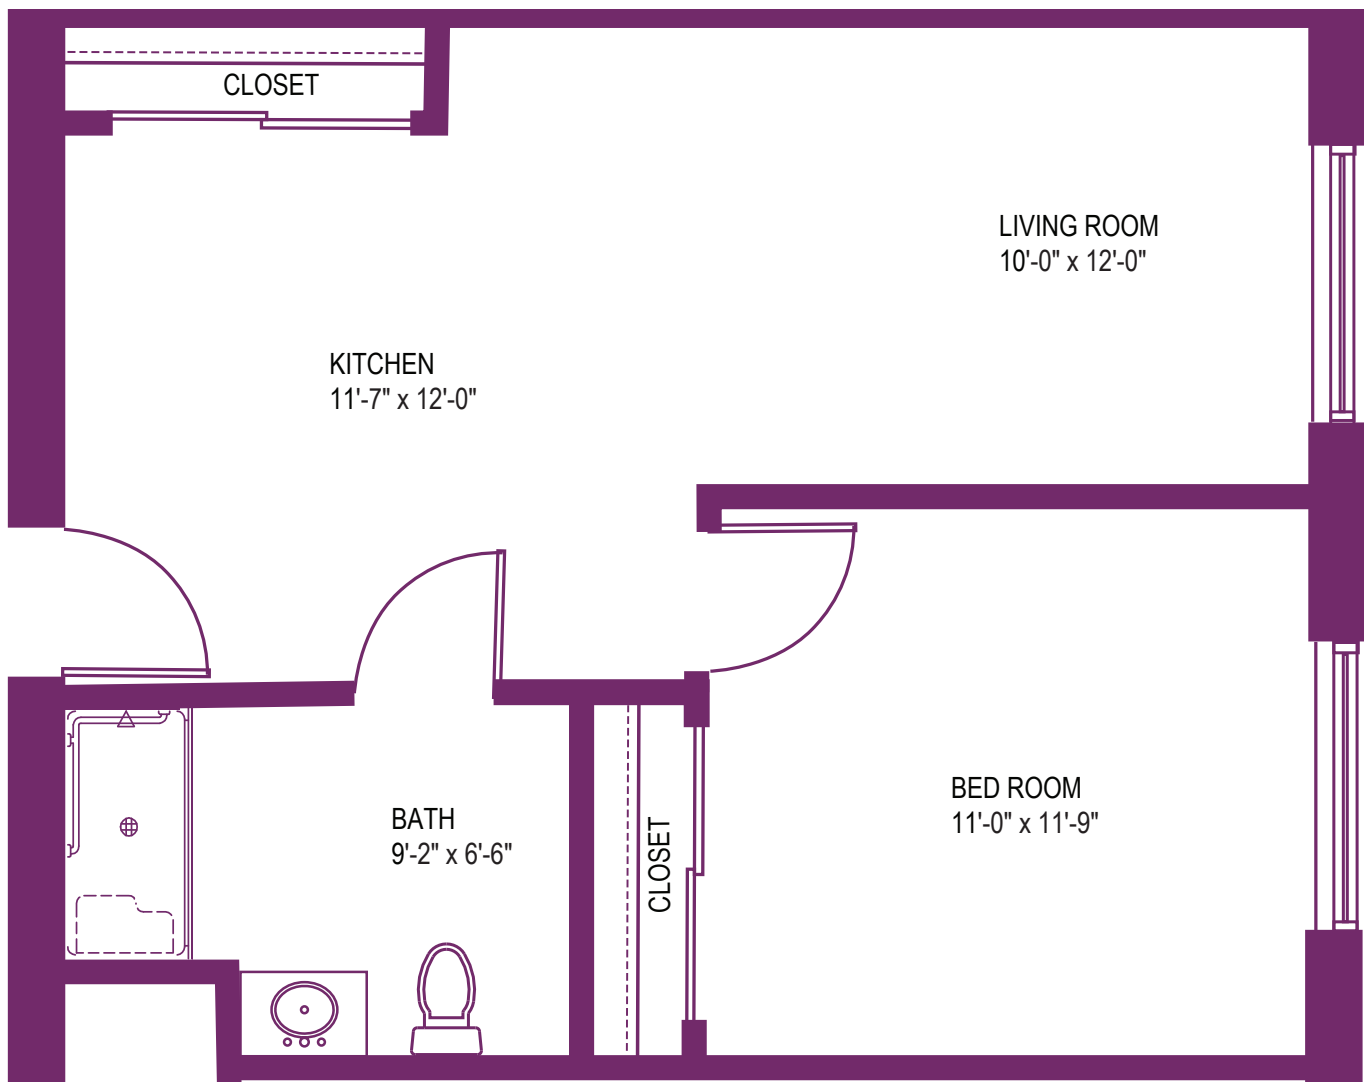

SRLIV501864 SR/NC 12/16

© 2016 UPMC

FEEL RIGHT
AT HOME

UPMC | SENIOR
COMMUNITIES

CUMBERLAND CROSSING MANOR

STUDIO EFFICIENCY "C"

387 Square Feet

CUMBERLAND CROSSING MANOR

SRLIV501864 SR/NC 12/16

© 2016 UPMC

UPMC
LIFE CHANGING MEDICINE

FEEL RIGHT
AT HOME

UPMC | SENIOR
COMMUNITIES

CUMBERLAND CROSSING MANOR

STUDIO EFFICIENCY "F"

437 Square Feet

STUDIO EFFICIENCY "G"

510 Square Feet

CUMBERLAND CROSSING MANOR

9350 Babcock Blvd.
Pittsburgh, PA 15237
UPMCSeniorCommunities.com

UPMC
LIFE CHANGING MEDICINE

SRLIV501864 SR/NC 12/16

© 2016 UPMC

FEEL RIGHT
AT HOME