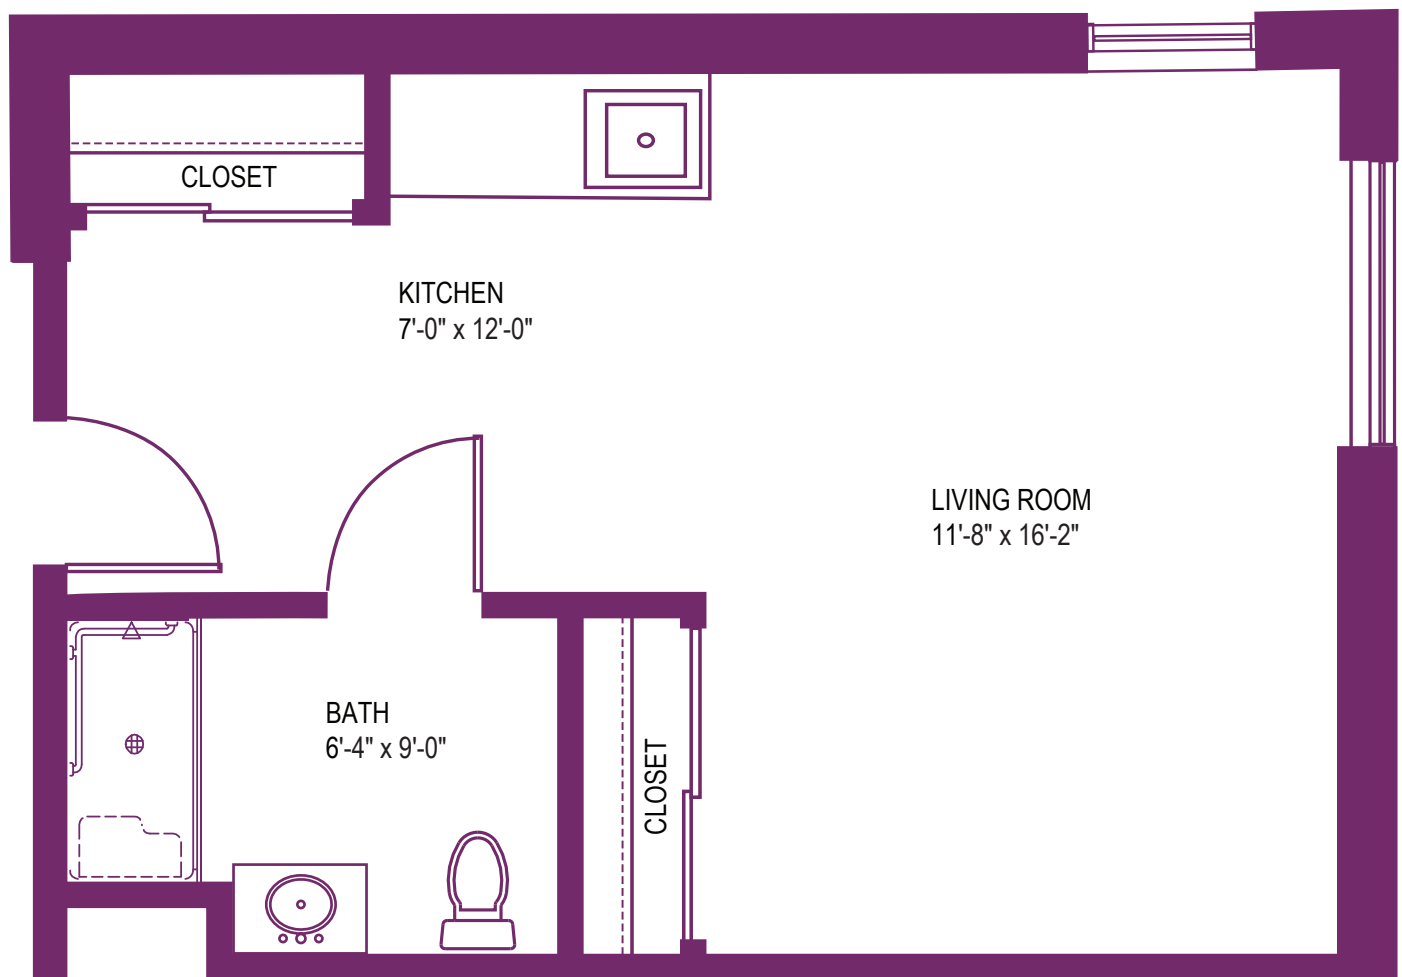

FEEL RIGHT
AT HOME

UPMC | SENIOR
COMMUNITIES

CUMBERLAND CROSSING MANOR

STUDIO EFFICIENCY "D"

399 Square Feet

CUMBERLAND CROSSING MANOR

9350 Babcock Blvd.
Pittsburgh, PA 15237
UPMCSeniorCommunities.com

UPMC
LIFE CHANGING MEDICINE

SRLIV501864 SR/NC 12/16

© 2016 UPMC

FEEL RIGHT
AT HOME

UPMC | SENIOR
COMMUNITIES

CUMBERLAND CROSSING MANOR

STUDIO EFFICIENCY "C"

387 Square Feet

CUMBERLAND CROSSING MANOR