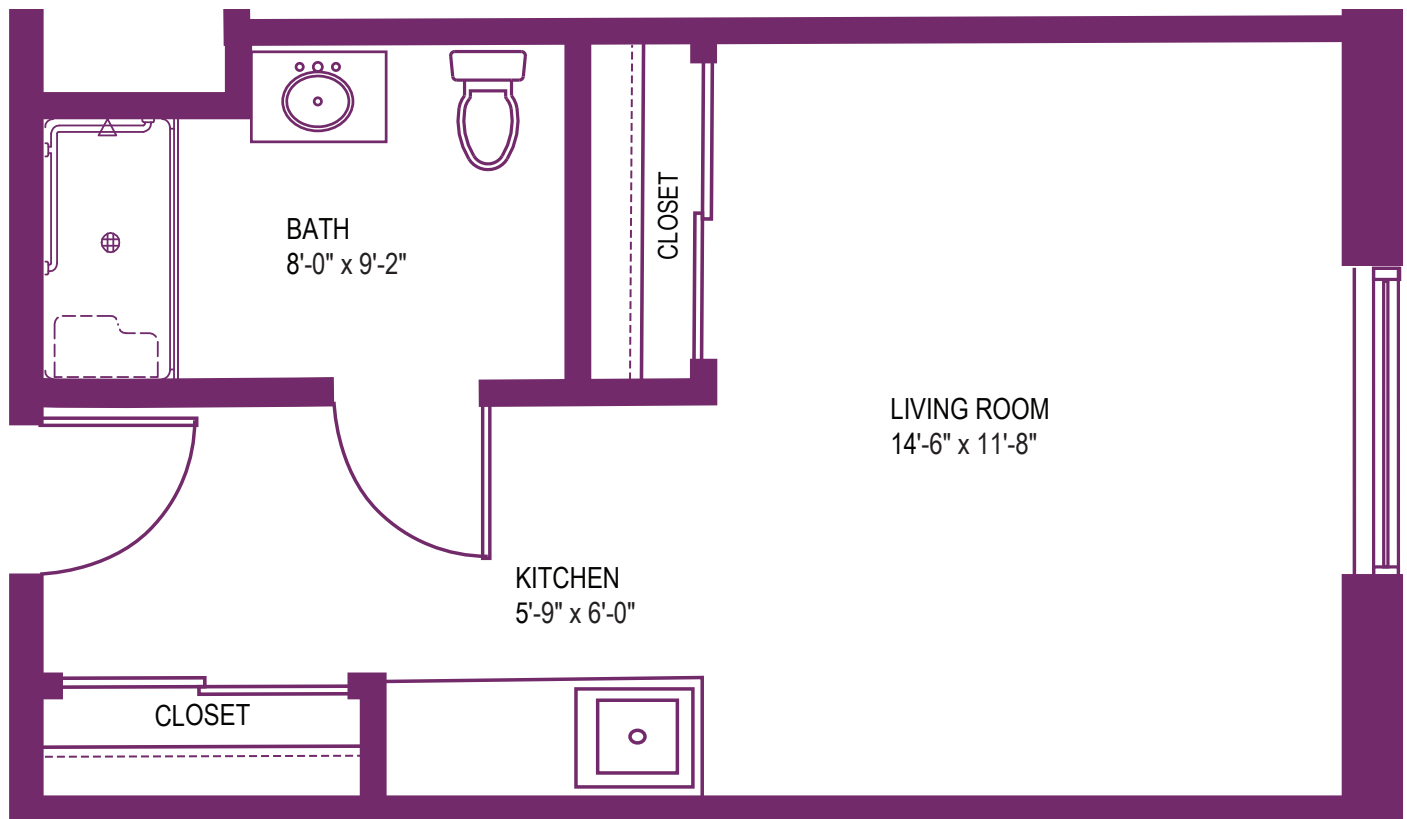

SRLIV501864 SR/NC 12/16

© 2016 UPMC

FEEL RIGHT
AT HOME

UPMC | SENIOR
COMMUNITIES

CUMBERLAND CROSSING MANOR

STUDIO EFFICIENCY "C"

387 Square Feet

CUMBERLAND CROSSING MANOR

345 Square Feet

CUMBERLAND CROSSING MANOR

9350 Babcock Blvd.
Pittsburgh, PA 15237
UPMCSeniorCommunities.com

SRLIV501864 SR/NC 12/16

© 2016 UPMC

UPMC
LIFE CHANGING MEDICINE

FEEL RIGHT
AT HOME

UPMC | SENIOR
COMMUNITIES

CUMBERLAND CROSSING MANOR

STUDIO EFFICIENCY "A"

301 Square Feet

CUMBERLAND CROSSING MANOR

9350 Babcock Blvd.
Pittsburgh, PA 15237
UPMCSeniorCommunities.com

UPMC
LIFE CHANGING MEDICINE

SRLIV501864 SR/NC 12/16