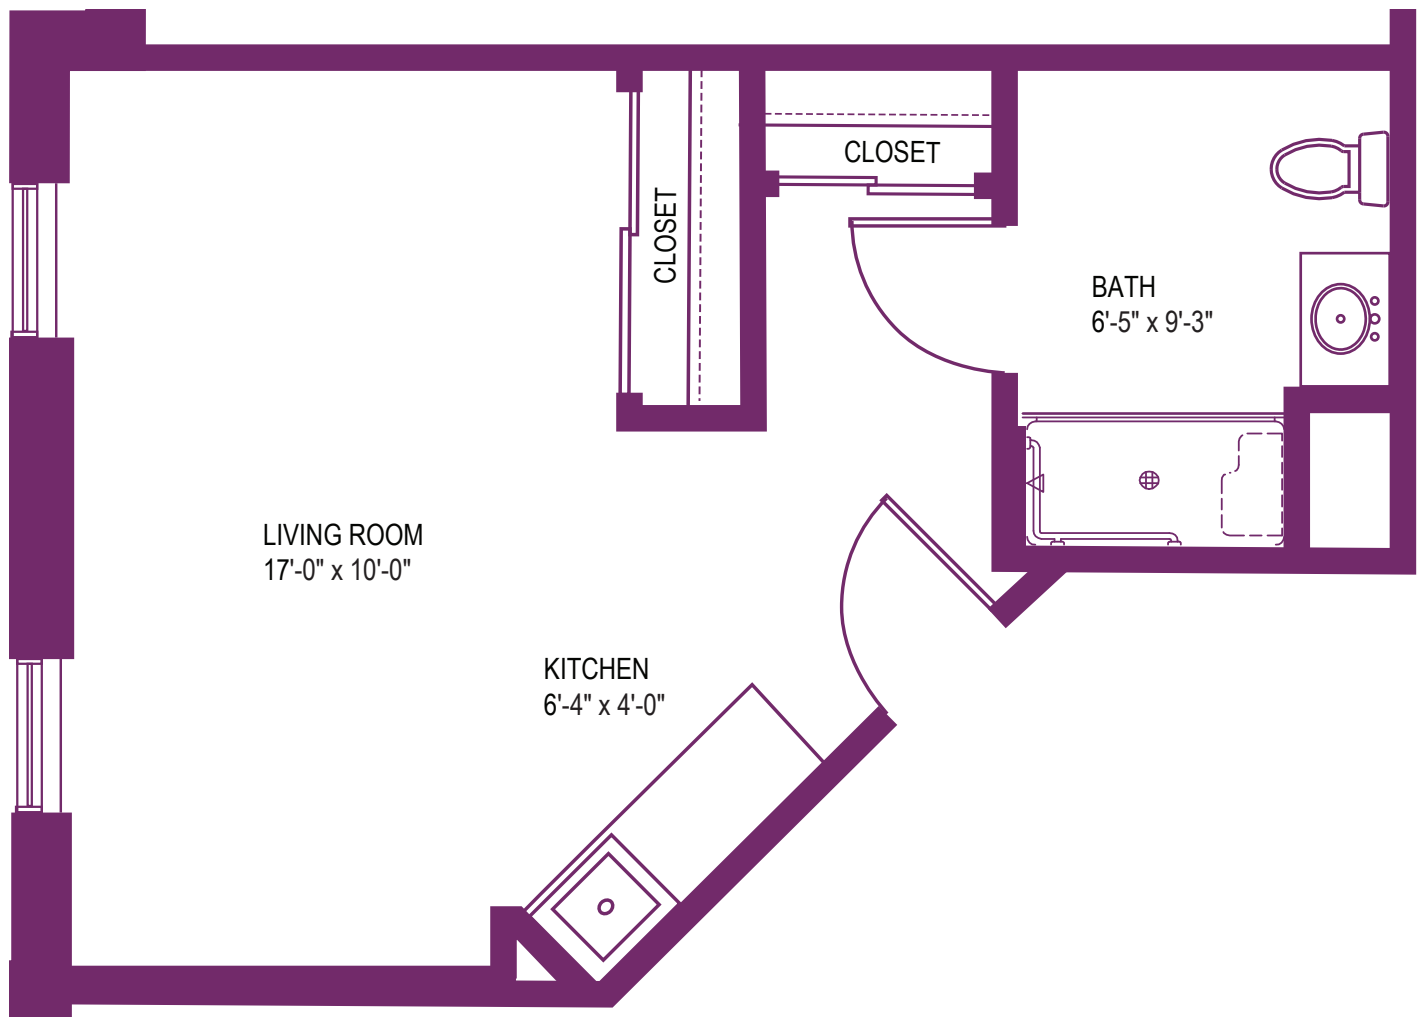

SRLIV501864 SR/NC 12/16

© 2016 UPMC

FEEL RIGHT
AT HOME

UPMC | SENIOR
COMMUNITIES

CUMBERLAND CROSSING MANOR

STUDIO EFFICIENCY "C"

387 Square Feet

CUMBERLAND CROSSING MANOR

345 Square Feet

CUMBERLAND CROSSING MANOR

9350 Babcock Blvd.
Pittsburgh, PA 15237
UPMCSeniorCommunities.com

SRLIV501864 SR/NC 12/16

© 2016 UPMC

UPMC
LIFE CHANGING MEDICINE

FEEL RIGHT
AT HOME

UPMC | SENIOR
COMMUNITIES

CUMBERLAND CROSSING MANOR

STUDIO EFFICIENCY "A"

301 Square Feet

CUMBERLAND CROSSING MANOR

9350 Babcock Blvd.
Pittsburgh, PA 15237
UPMCSeniorCommunities.com

UPMC
LIFE CHANGING MEDICINE

SRLIV501864 SR/NC 12/16

© 2016 UPMC

FEEL RIGHT
AT HOME

UPMC | SENIOR
COMMUNITIES

CUMBERLAND CROSSING MANOR

STUDIO EFFICIENCY "E"

418 Square Feet

CUMBERLAND CROSSING MANOR

9350 Babcock Blvd.
Pittsburgh, PA 15237
UPMCSeniorCommunities.com