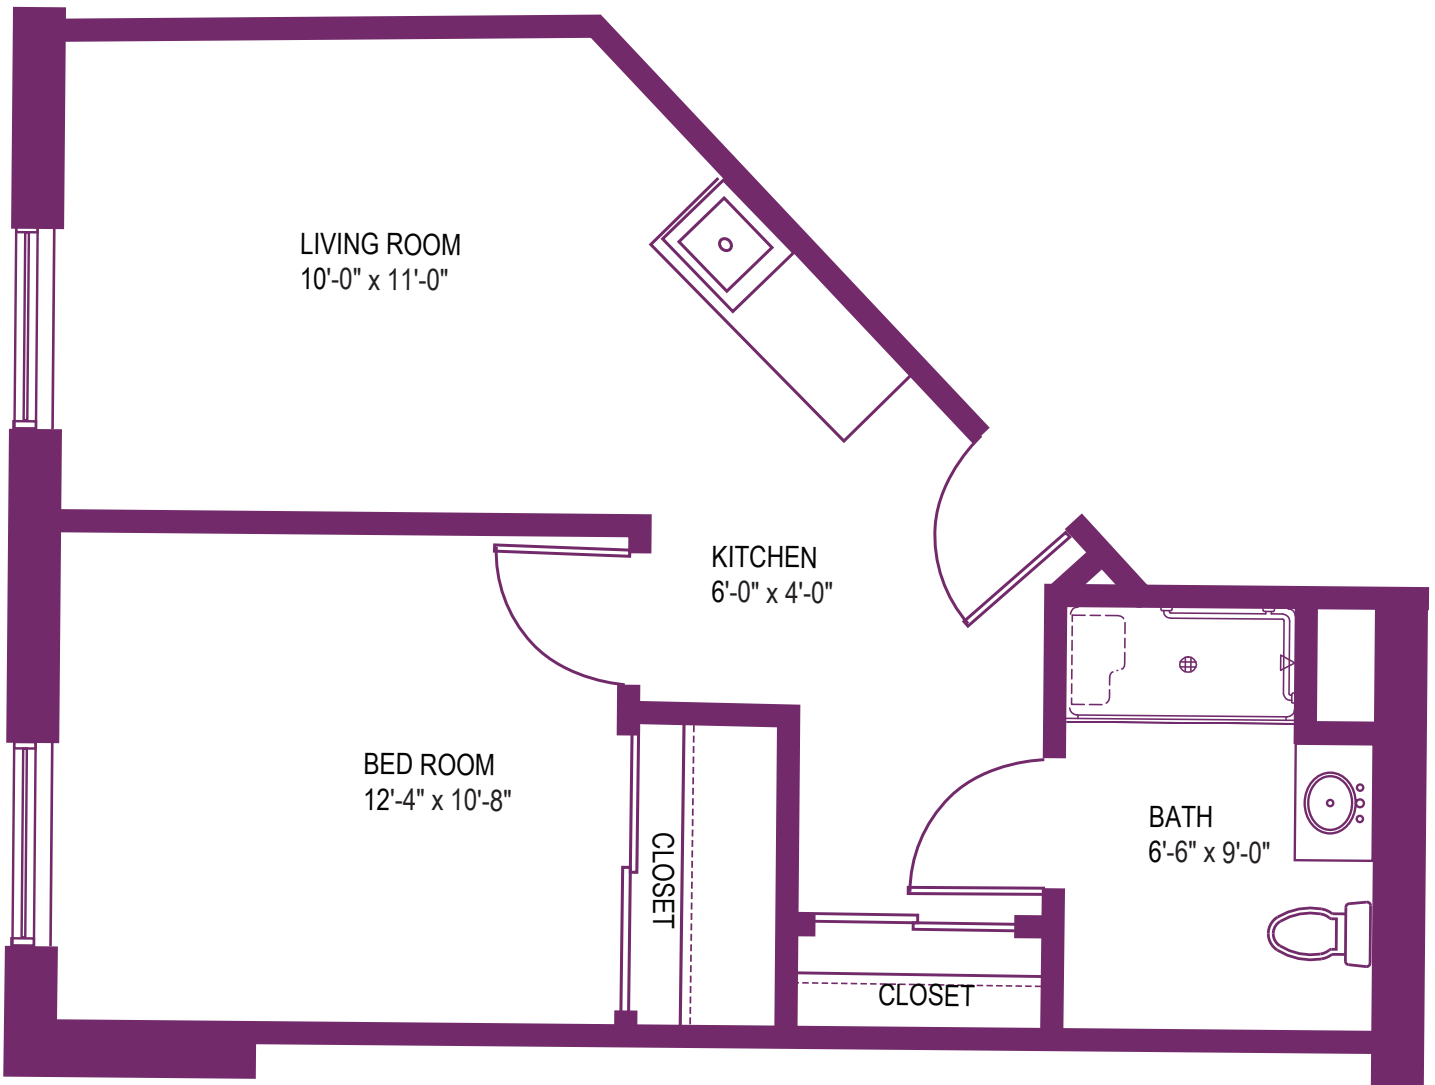

SRLIV501864 SR/NC 12/16

© 2016 UPMC

FEEL RIGHT
AT HOME

UPMC | SENIOR
COMMUNITIES

CUMBERLAND CROSSING MANOR

STUDIO EFFICIENCY "C"

387 Square Feet

CUMBERLAND CROSSING MANOR

© 2016 UPMC

FEEL RIGHT
AT HOME

UPMC | SENIOR
COMMUNITIES

CUMBERLAND CROSSING MANOR

STUDIO EFFICIENCY "E"

418 Square Feet

CUMBERLAND CROSSING MANOR

9350 Babcock Blvd.
Pittsburgh, PA 15237
UPMCSeniorCommunities.com

SRLIV501864 SR/NC 12/16

© 2016 UPMC

UPMC
LIFE CHANGING MEDICINE

FEEL RIGHT
AT HOME

UPMC | SENIOR
COMMUNITIES

CUMBERLAND CROSSING MANOR

STUDIO EFFICIENCY "F"

437 Square Feet

STUDIO EFFICIENCY "G"

510 Square Feet

CUMBERLAND CROSSING MANOR

9350 Babcock Blvd.
Pittsburgh, PA 15237
UPMCSeniorCommunities.com

UPMC
LIFE CHANGING MEDICINE

SRLIV501864 SR/NC 12/16

© 2016 UPMC

FEEL RIGHT
AT HOME