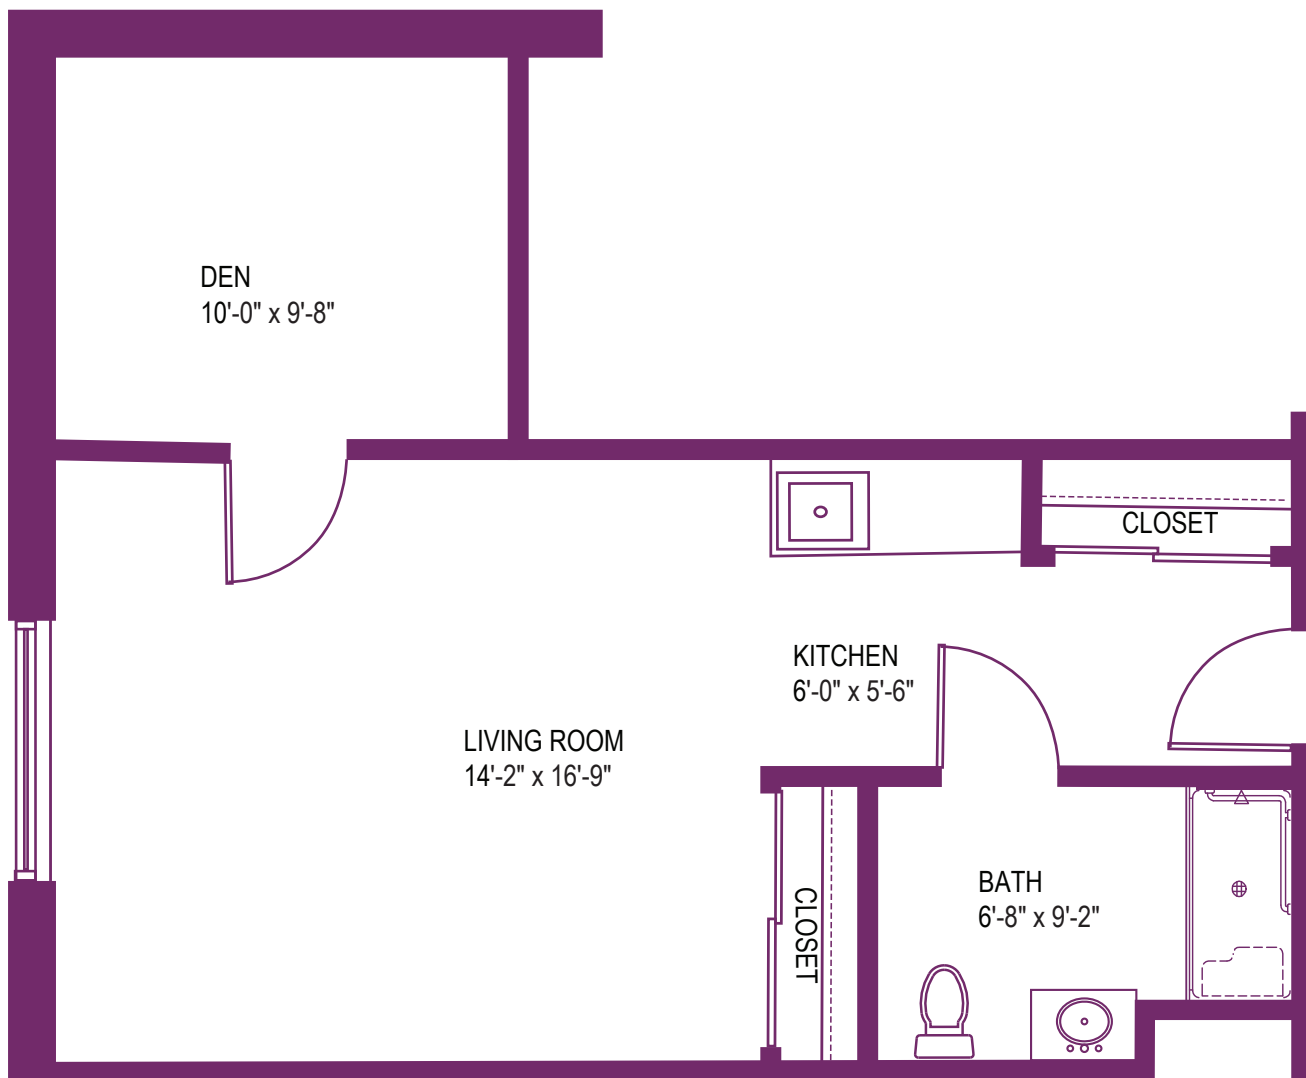

SRLIV501864 SR/NC 12/16

© 2016 UPMC

FEEL RIGHT
AT HOME

UPMC | SENIOR
COMMUNITIES

CUMBERLAND CROSSING MANOR

STUDIO EFFICIENCY "C"

387 Square Feet

CUMBERLAND CROSSING MANOR

STUDIO EFFICIENCY "G"

510 Square Feet

CUMBERLAND CROSSING MANOR

9350 Babcock Blvd.
Pittsburgh, PA 15237
UPMCSeniorCommunities.com

UPMC
LIFE CHANGING MEDICINE

SRLIV501864 SR/NC 12/16

© 2016 UPMC

FEEL RIGHT
AT HOME

UPMC | SENIOR
COMMUNITIES

CUMBERLAND CROSSING MANOR

STUDIO WITH DEN "H"

513 Square Feet

CUMBERLAND CROSSING MANOR

9350 Babcock Blvd.
Pittsburgh, PA 15237
UPMCSeniorCommunities.com

SRLIV501864 SR/NC 12/16

© 2016 UPMC