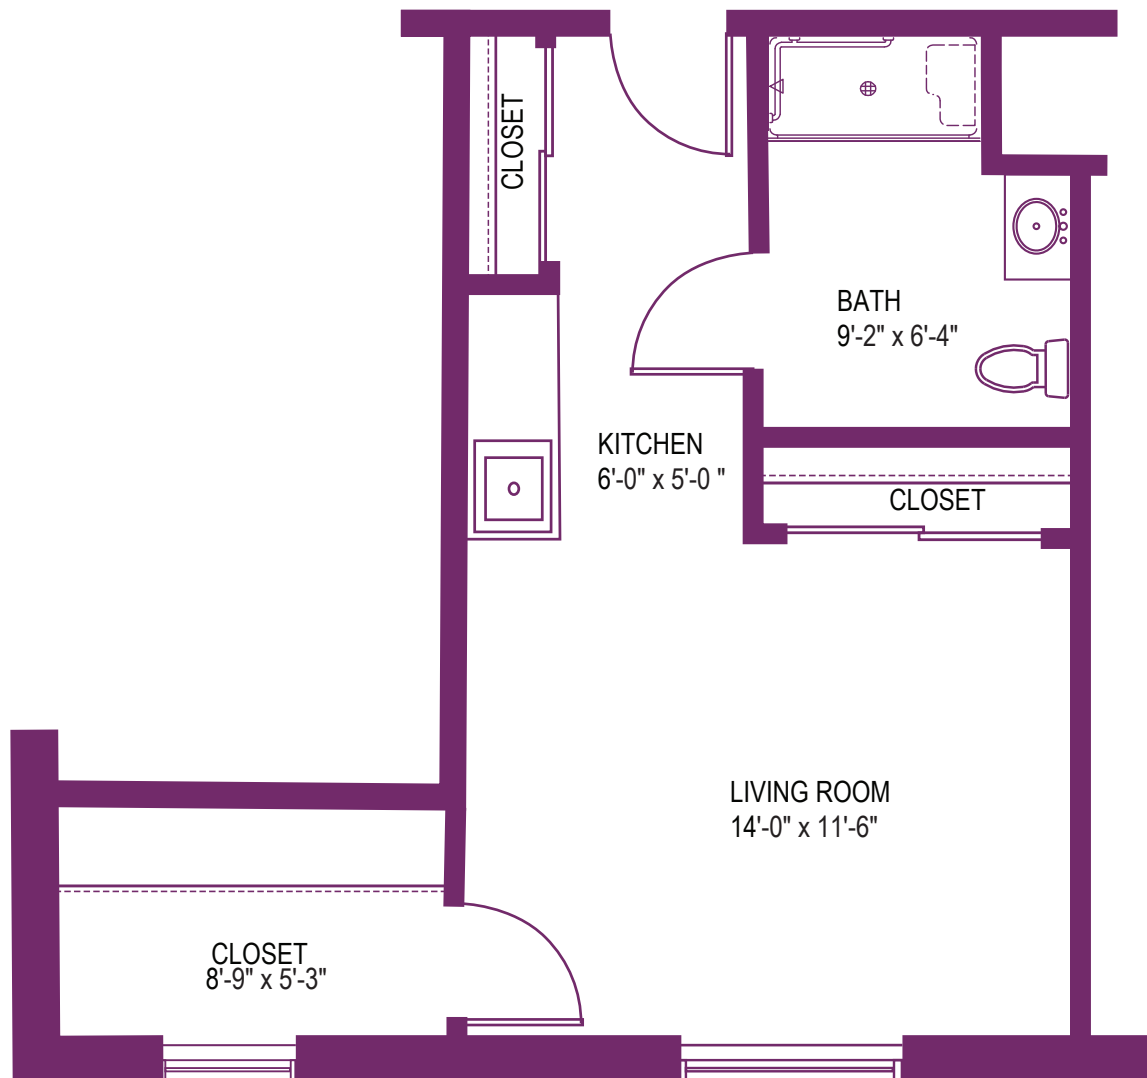

FEEL RIGHT
AT HOME

UPMC | SENIOR
COMMUNITIES

CUMBERLAND CROSSING MANOR

STUDIO EFFICIENCY "D"

399 Square Feet

CUMBERLAND CROSSING MANOR

9350 Babcock Blvd.
Pittsburgh, PA 15237
UPMCSeniorCommunities.com

UPMC
LIFE CHANGING MEDICINE

SRLIV501864 SR/NC 12/16

© 2016 UPMC

FEEL RIGHT
AT HOME

UPMC | SENIOR
COMMUNITIES

CUMBERLAND CROSSING MANOR

STUDIO EFFICIENCY "C"

387 Square Feet

CUMBERLAND CROSSING MANOR

SRLIV501864 SR/NC 12/16

© 2016 UPMC

UPMC
LIFE CHANGING MEDICINE

FEEL RIGHT
AT HOME

UPMC | SENIOR
COMMUNITIES

CUMBERLAND CROSSING MANOR

STUDIO EFFICIENCY "F"

437 Square Feet