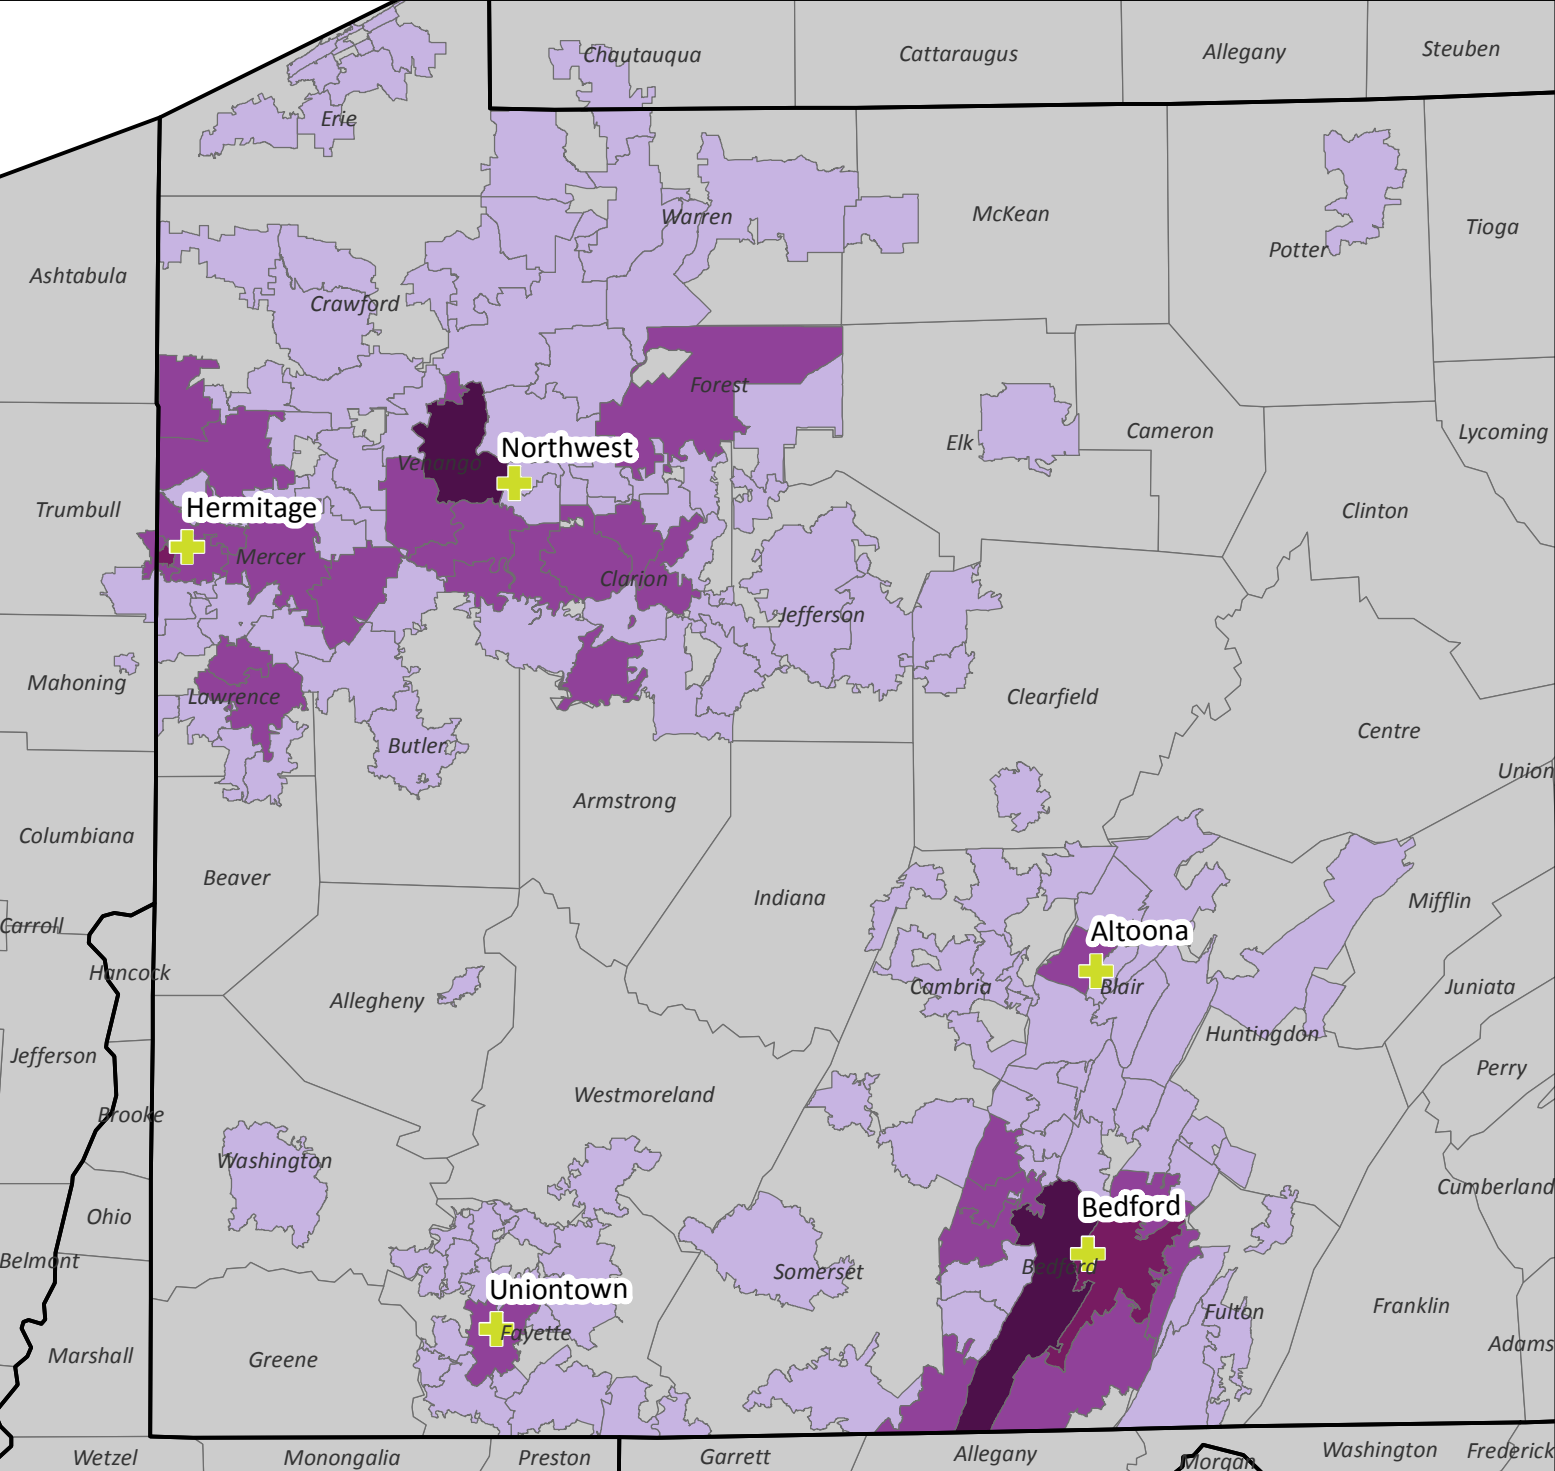

UPMC Teleconsult Locations and Combined Patient Origin by Zip Code -CY 17

+ Teleconsult Centers

Teleconsult Patient Visits by Zip Code

Count

- 1 - 9
- 10 - 49
- 50 - 99
- 100 - 249