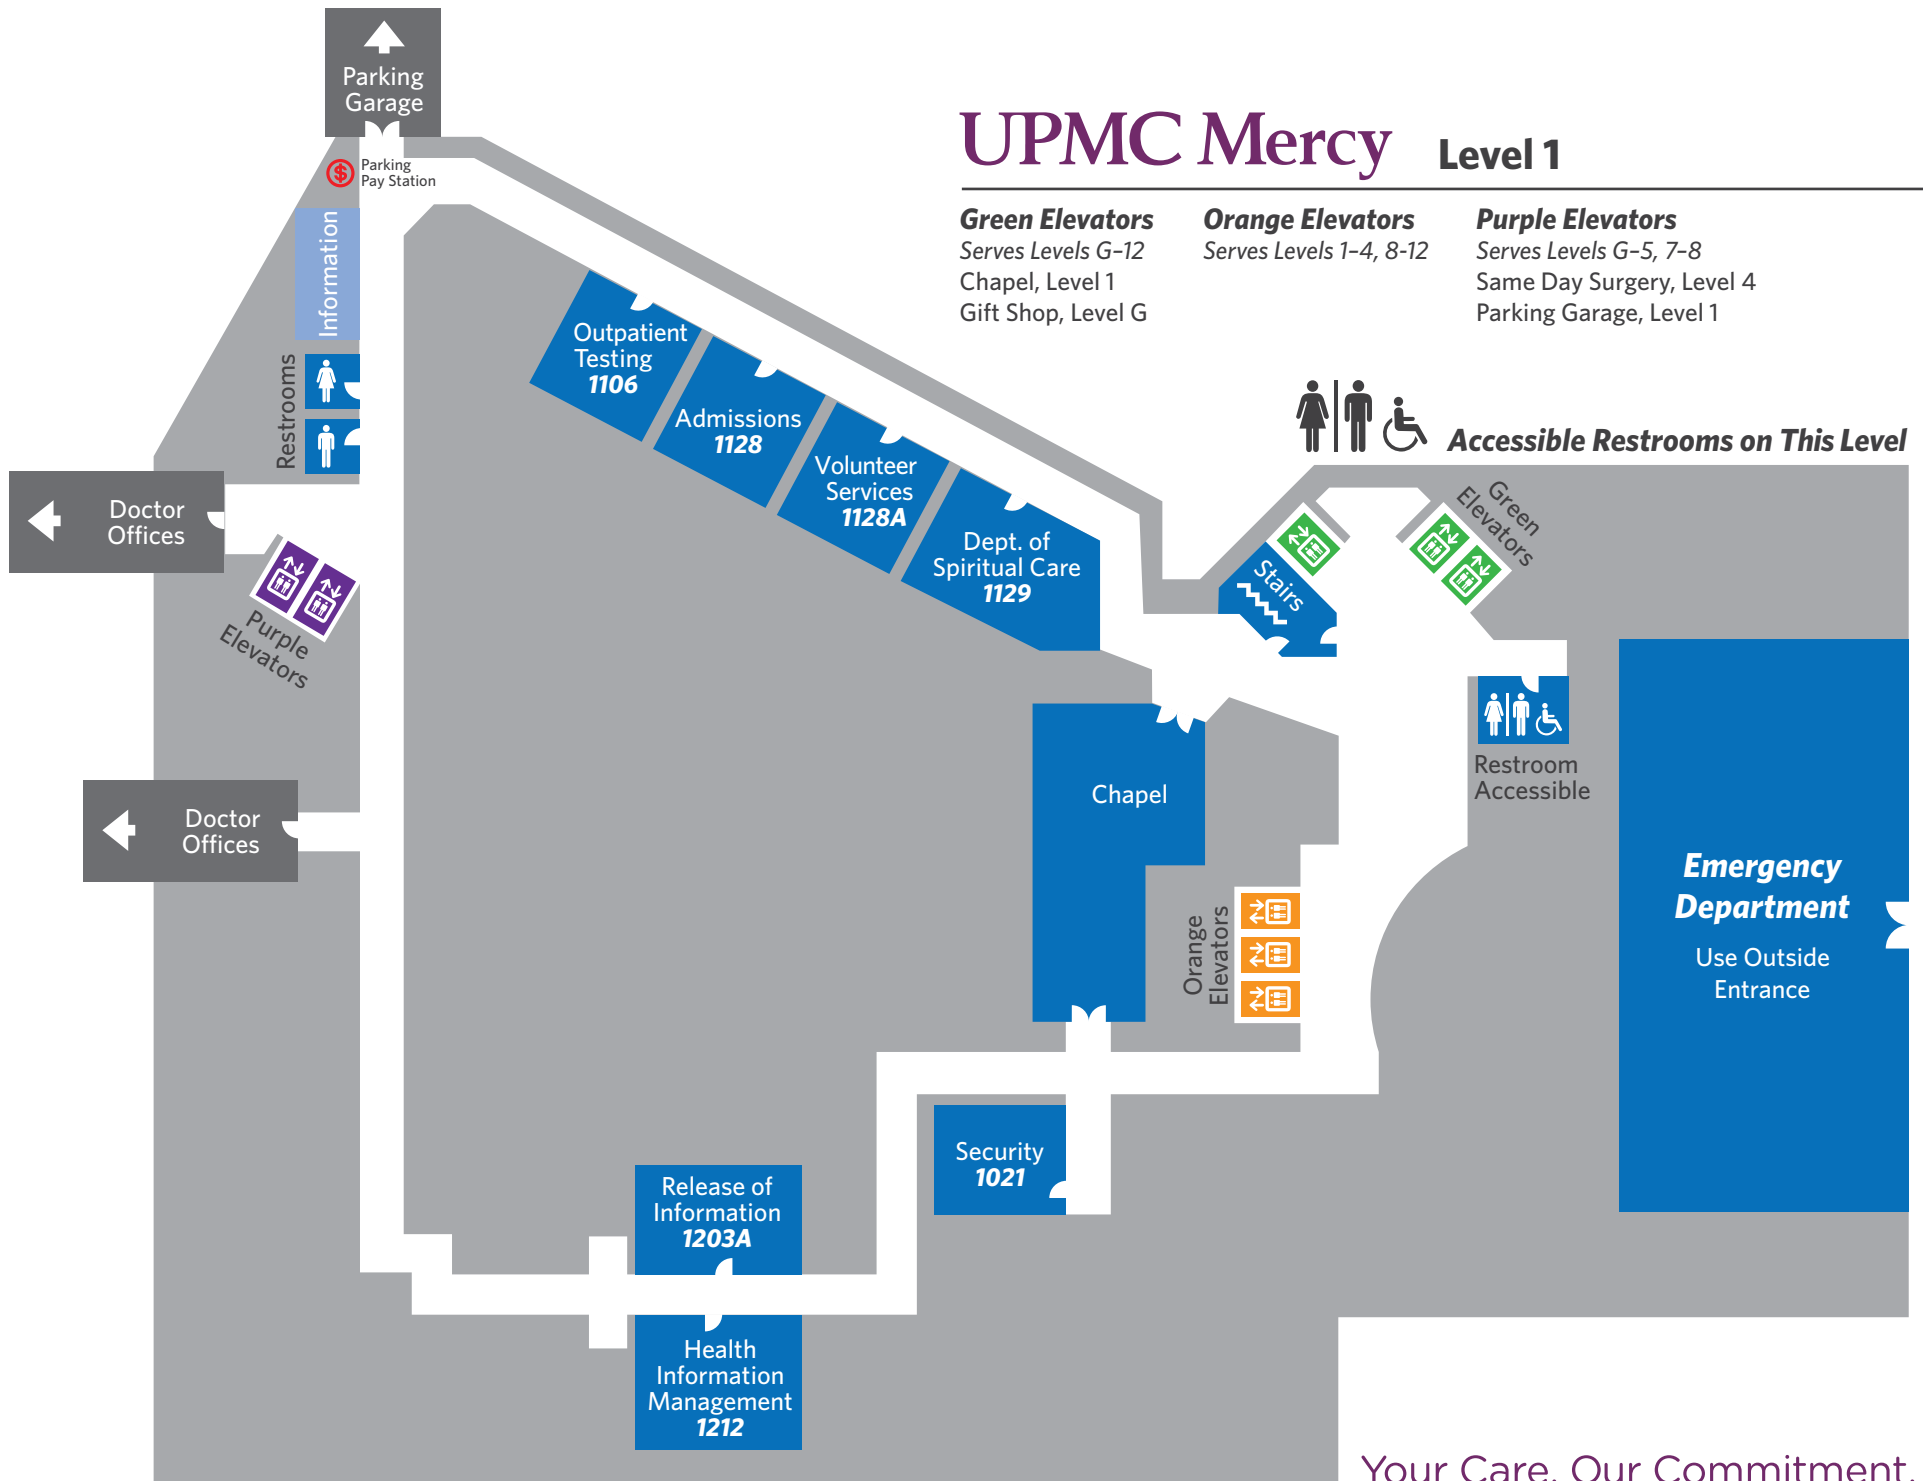

UPMC Mercy Level 1

Green Elevators

Serves Levels G-12
Chapel, Level 1
Gift Shop, Level G

Orange Elevators

Serves Levels 1-4, 8-12

Purple Elevators

Serves Levels G-5, 7-8
Same Day Surgery, Level 4
Parking Garage, Level 1

Accessible Restrooms on This Level

Your Care. Our Commitment.