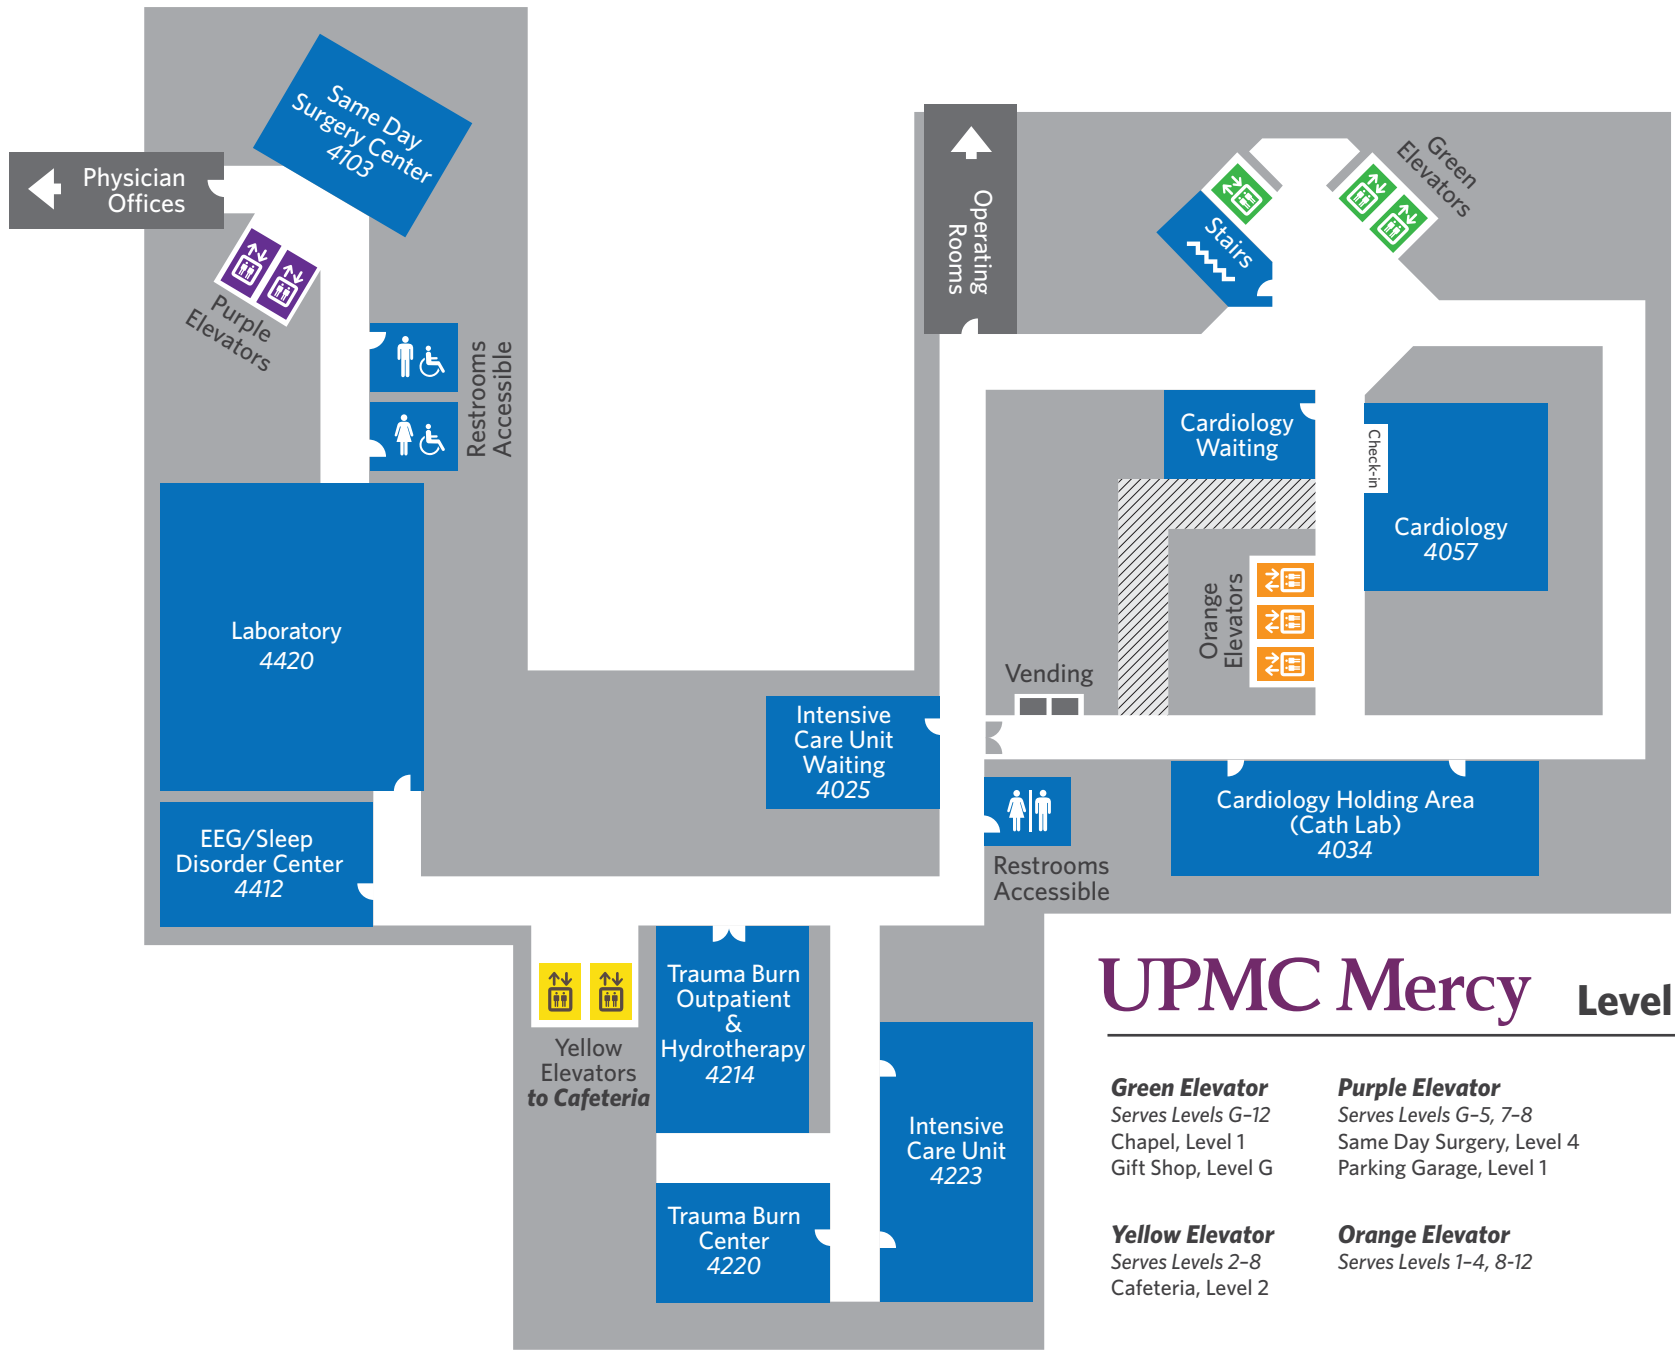

# UPMC Mercy Level 2

**Green Elevator**  
Serves Levels G-12  
Chapel, Level 1  
Gift Shop, Level G

**Yellow Elevator**  
Serves Levels 2-8  
Cafeteria, Level 2

**Orange Elevator**  
Serves Levels 1-4, 8-12

# UPMC Mercy Level 3

**Green Elevator**  
Serves Levels G-12  
Chapel, Level 1  
Gift Shop, Level G

**Yellow Elevator**  
Serves Levels 2-8  
Cafeteria, Level 2

**Orange Elevator**  
Serves Levels 1-4, 8-12

**Purple Elevator**  
Serves Levels G-5, 7-8  
Same Day Surgery, Level 4  
Parking Garage, Level 1

**Accessible Restrooms on Level 1**

Your Care. Our Commitment.

# UPMC Mercy Level 4

**Green Elevator**  
 Serves Levels G-12  
 Chapel, Level 1  
 Gift Shop, Level G

**Purple Elevator**  
 Serves Levels G-5, 7-8  
 Same Day Surgery, Level 4  
 Parking Garage, Level 1