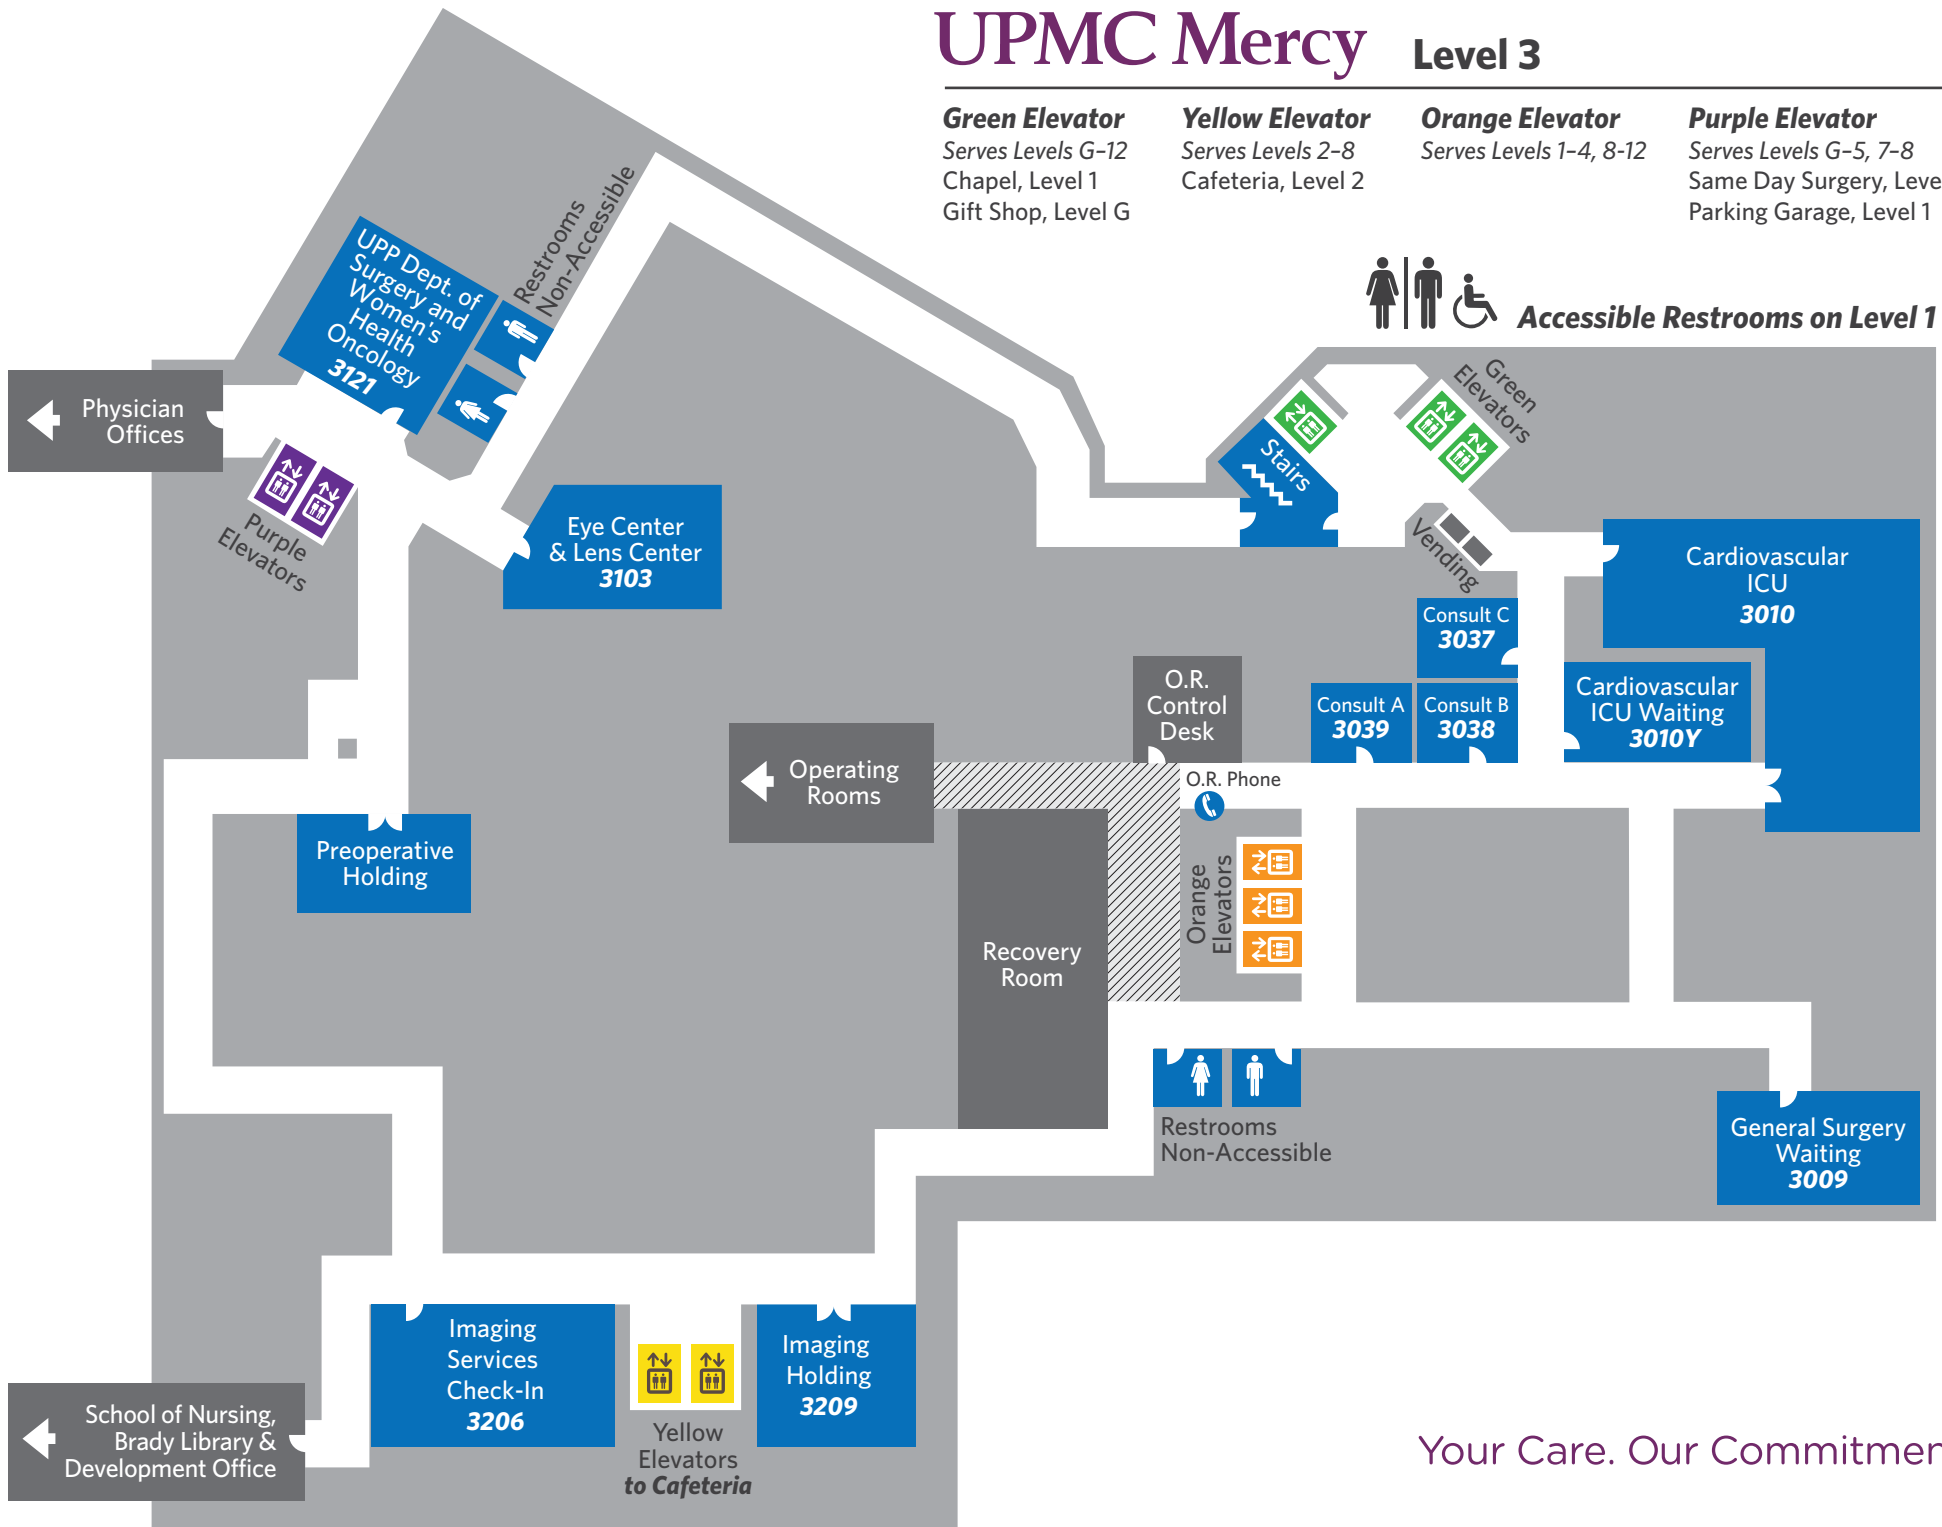

# UPMC Mercy Level 3

**Green Elevator**  
Serves Levels G-12  
Chapel, Level 1  
Gift Shop, Level G

**Yellow Elevator**  
Serves Levels 2-8  
Cafeteria, Level 2

**Orange Elevator**  
Serves Levels 1-4, 8-12

**Purple Elevator**  
Serves Levels G-5, 7-8  
Same Day Surgery, Level 4  
Parking Garage, Level 1

**Accessible Restrooms on Level 1**

Your Care. Our Commitment.

# UPMC Mercy Level 4

**Green Elevator**  
 Serves Levels G-12  
 Chapel, Level 1  
 Gift Shop, Level G

**Purple Elevator**  
 Serves Levels G-5, 7-8  
 Same Day Surgery, Level 4  
 Parking Garage, Level 1

**Yellow Elevator**  
 Serves Levels 2-8  
 Cafeteria, Level 2

**Orange Elevator**  
 Serves Levels 1-4, 8-12

Your Care. Our Commitment.