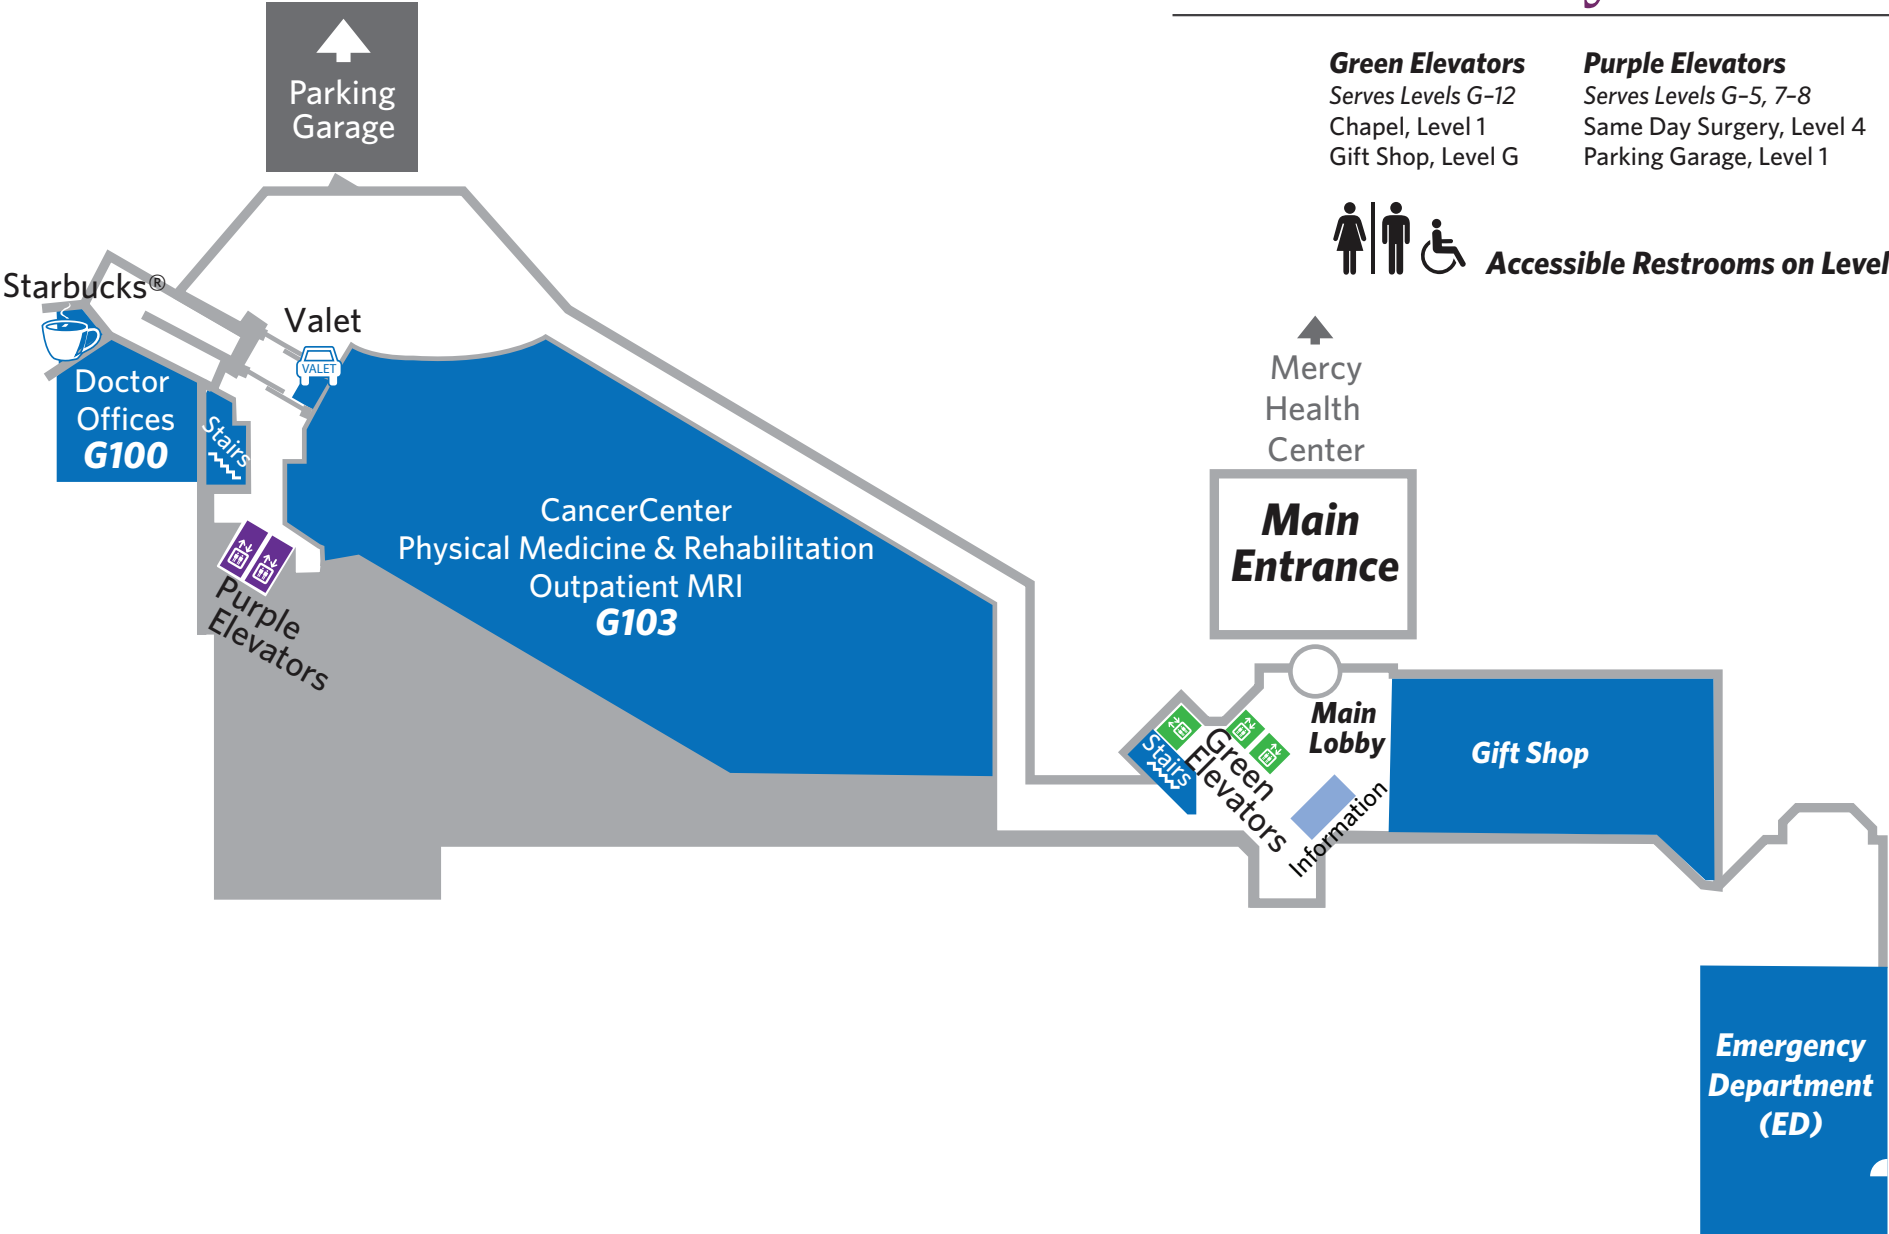

# UPMC Mercy Ground Level

**Green Elevators**

Serves Levels G-12  
Chapel, Level 1  
Gift Shop, Level G

**Purple Elevators**

Serves Levels G-5, 7-8  
Same Day Surgery, Level 4  
Parking Garage, Level 1

**Accessible Restrooms on Level 1**

## Green Elevators

Serves Levels G-12  
Chapel, Level 1  
Gift Shop, Level G

# UPMC Mercy Level 3

**Green Elevator**  
Serves Levels G-12  
Chapel, Level 1  
Gift Shop, Level G

**Yellow Elevator**  
Serves Levels 2-8  
Cafeteria, Level 2

**Orange Elevator**  
Serves Levels 1-4, 8-12

# UPMC Mercy Level 4

**Green Elevator**  
 Serves Levels G-12  
 Chapel, Level 1  
 Gift Shop, Level G

**Purple Elevator**  
 Serves Levels G-5, 7-8  
 Same Day Surgery, Level 4  
 Parking Garage, Level 1