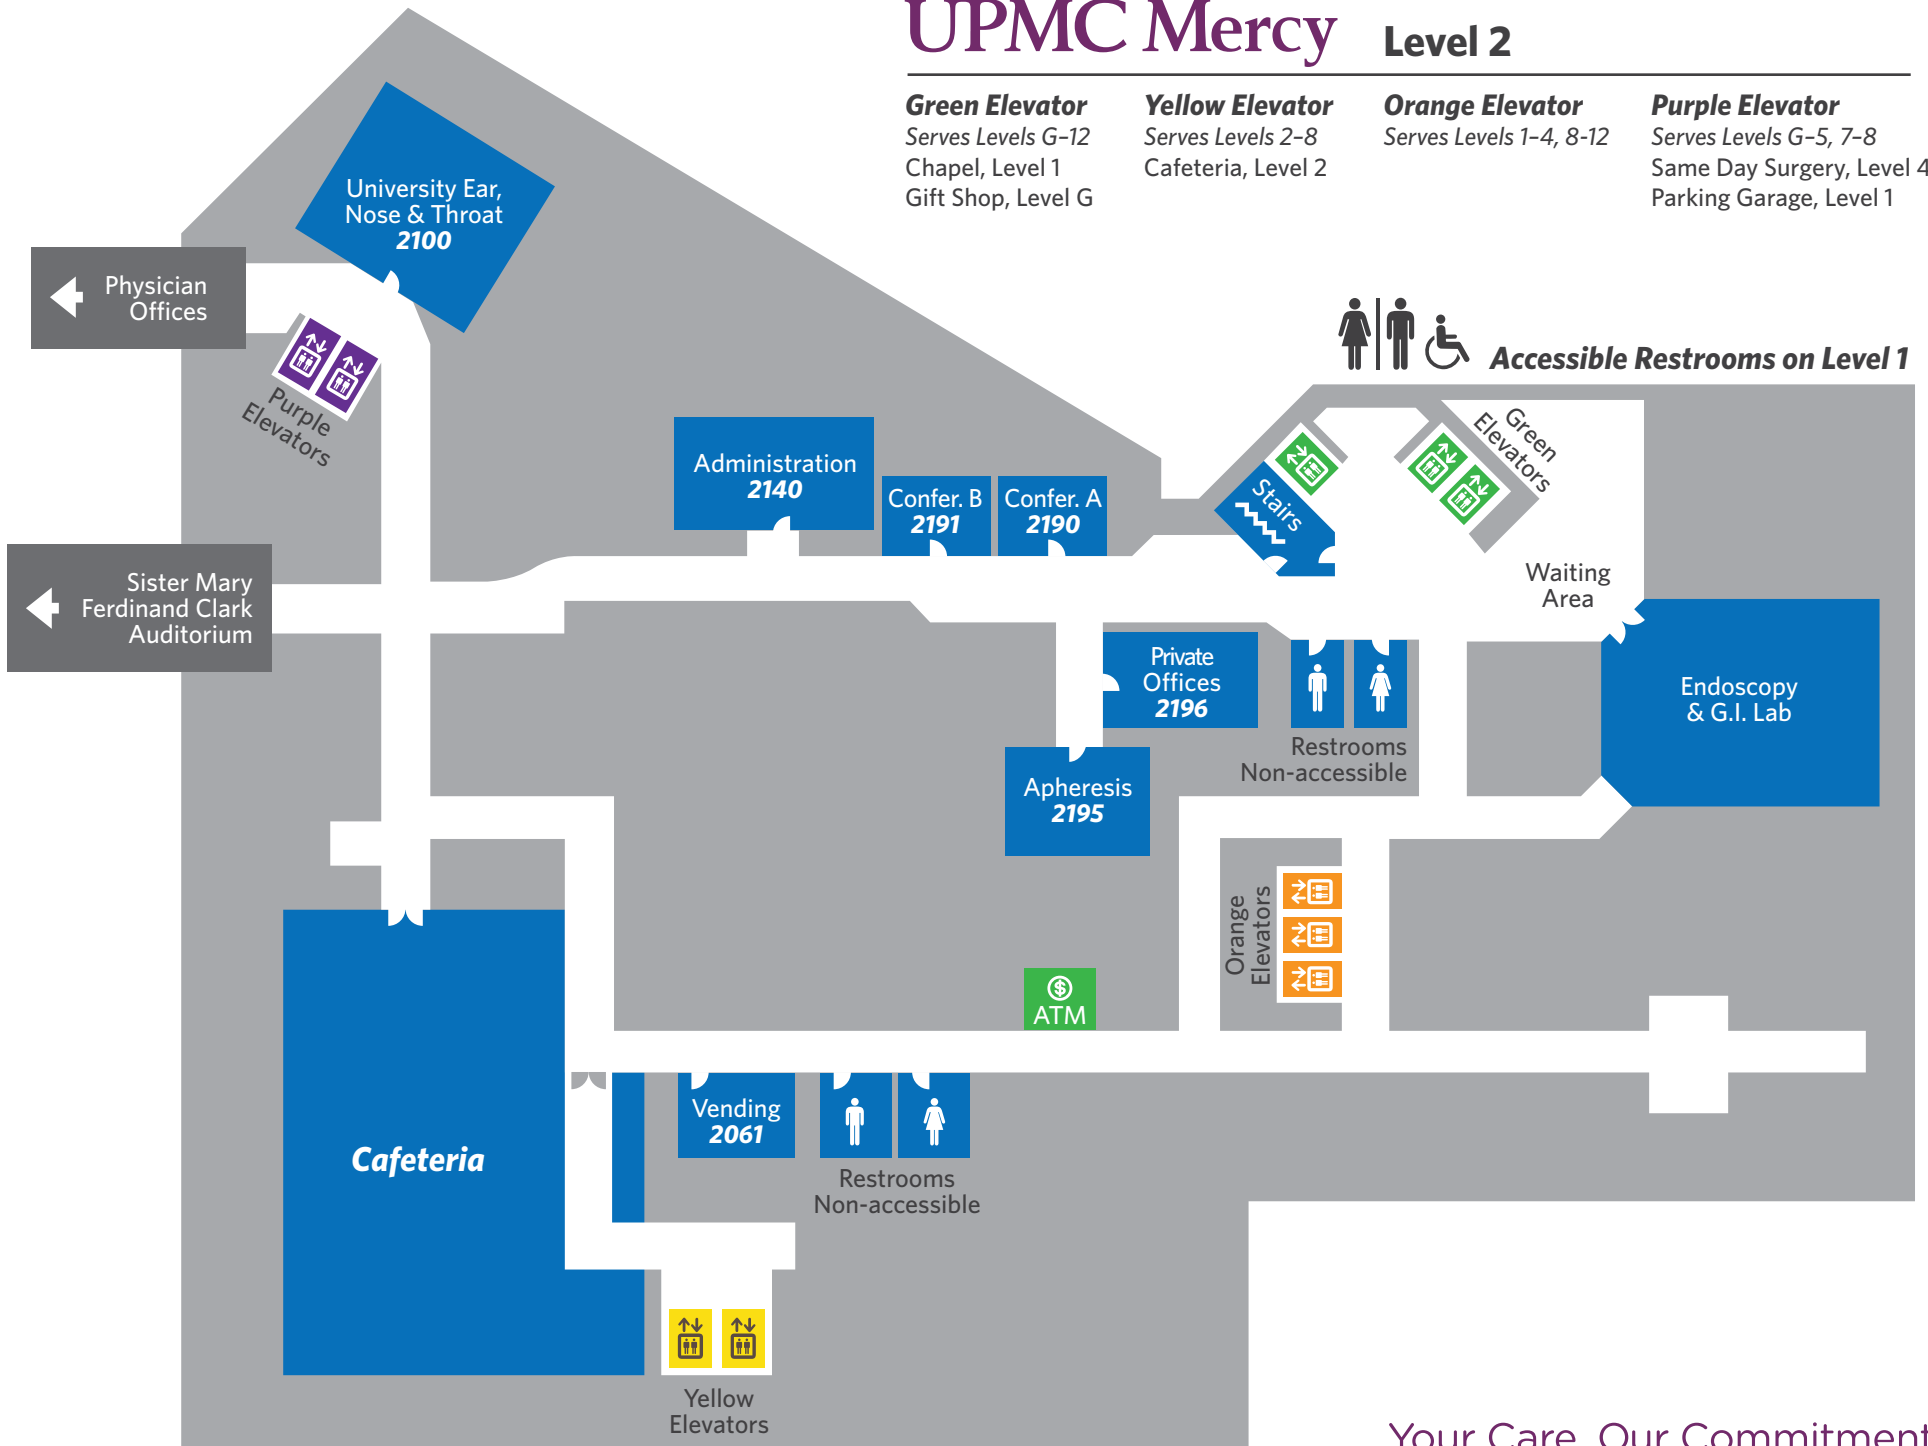

UPMC Mercy Level 2

Green Elevator
Serves Levels G-12
Chapel, Level 1
Gift Shop, Level G

Yellow Elevator
Serves Levels 2-8
Cafeteria, Level 2

Orange Elevator
Serves Levels 1-4, 8-12

Purple Elevator
Serves Levels G-5, 7-8
Same Day Surgery, Level 4
Parking Garage, Level 1

Your Care. Our Commitment.