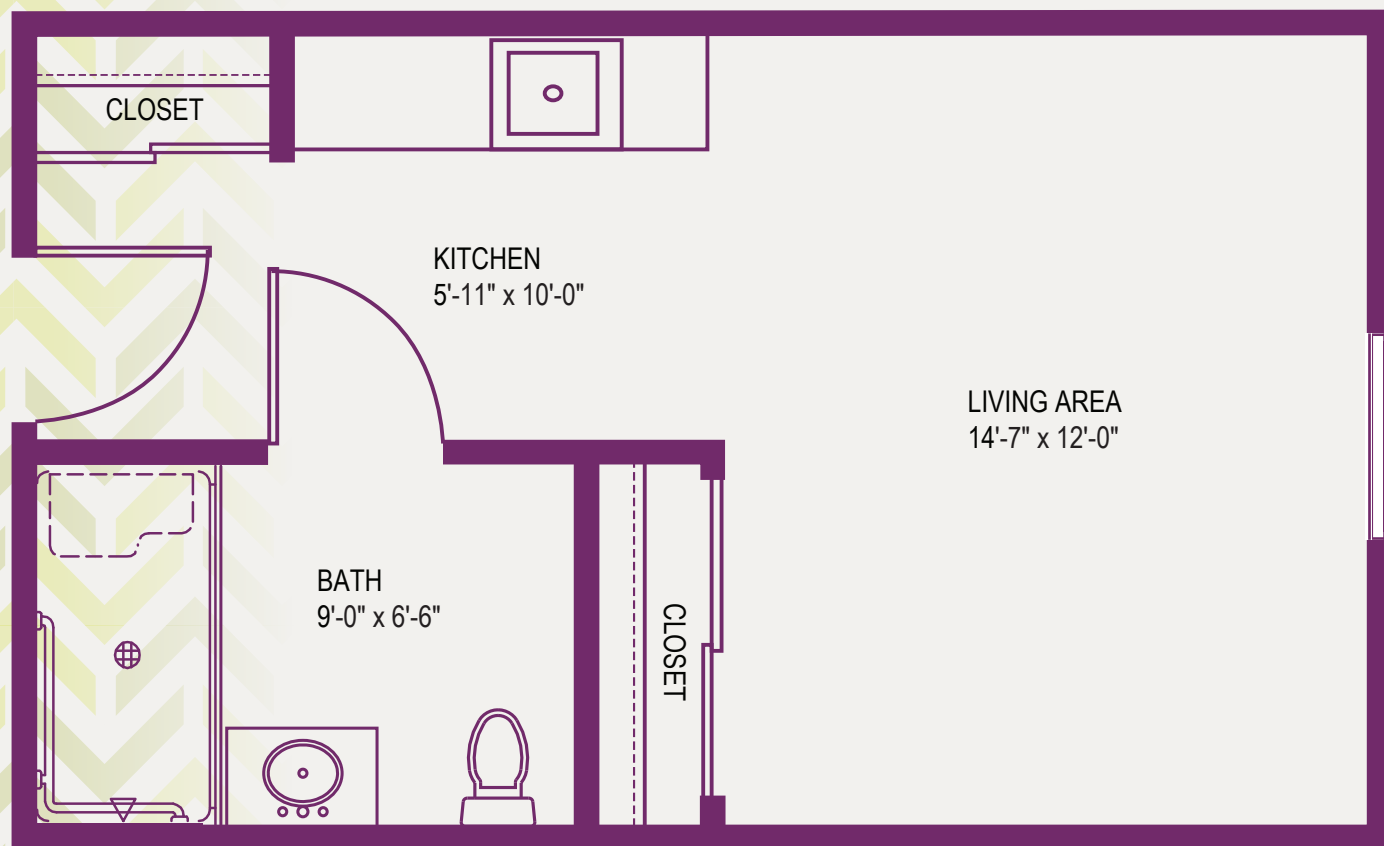

## SENECA MANOR

### APARTMENT "B"

*350 Square Feet*