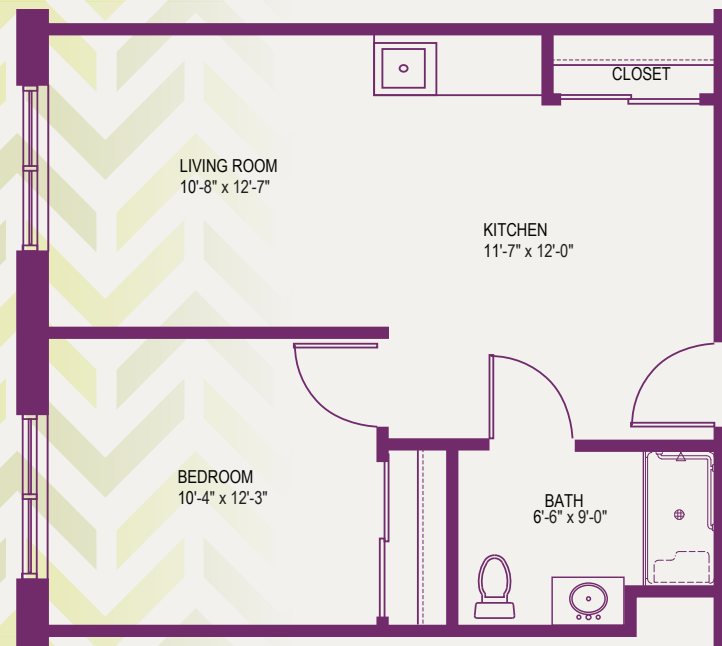

Feel Right at Home

WEATHERWOOD MANOR

EFFICIENCY "A"
352 Square Feet

EFFICIENCY "C"
435 Square Feet

1 BEDROOM "E"
520 Square Feet

WEATHERWOOD MANOR
896 Weatherwood Lane
Greensburg, PA 15601
UPMCSeniorCommunities.com