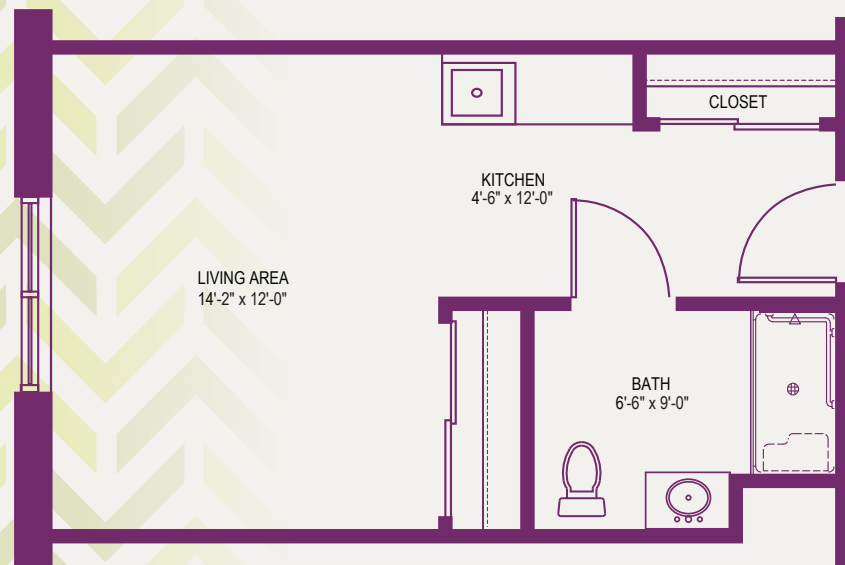

Feel Right at Home

WEATHERWOOD MANOR

EFFICIENCY "A"
352 Square Feet

EFFICIENCY "C"
435 Square Feet

1 BEDROOM "E"
520 Square Feet

WEATHERWOOD MANOR
896 Weatherwood Lane
Greensburg, PA 15601
UPMCSeniorCommunities.com