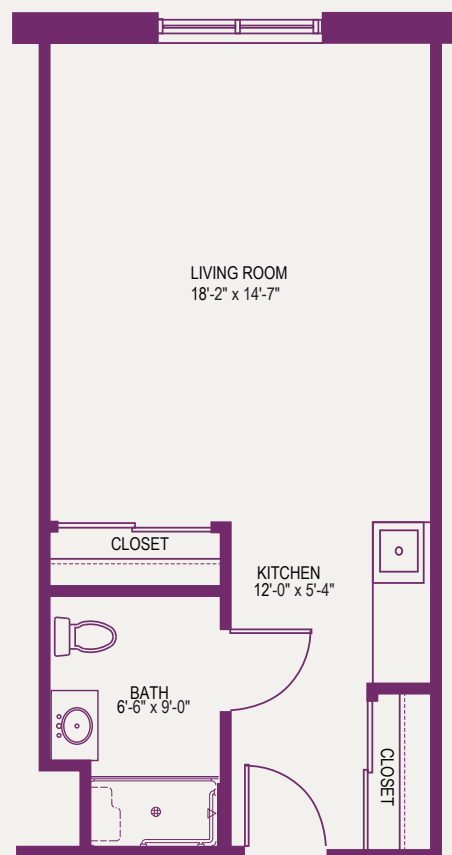

Feel Right at Home

WEATHERWOOD MANOR

EFFICIENCY "A"
352 Square Feet

EFFICIENCY "C"
435 Square Feet

1 BEDROOM "E"
520 Square Feet

WEATHERWOOD MANOR
896 Weatherwood Lane
Greensburg, PA 15601
UPMCSeniorCommunities.com