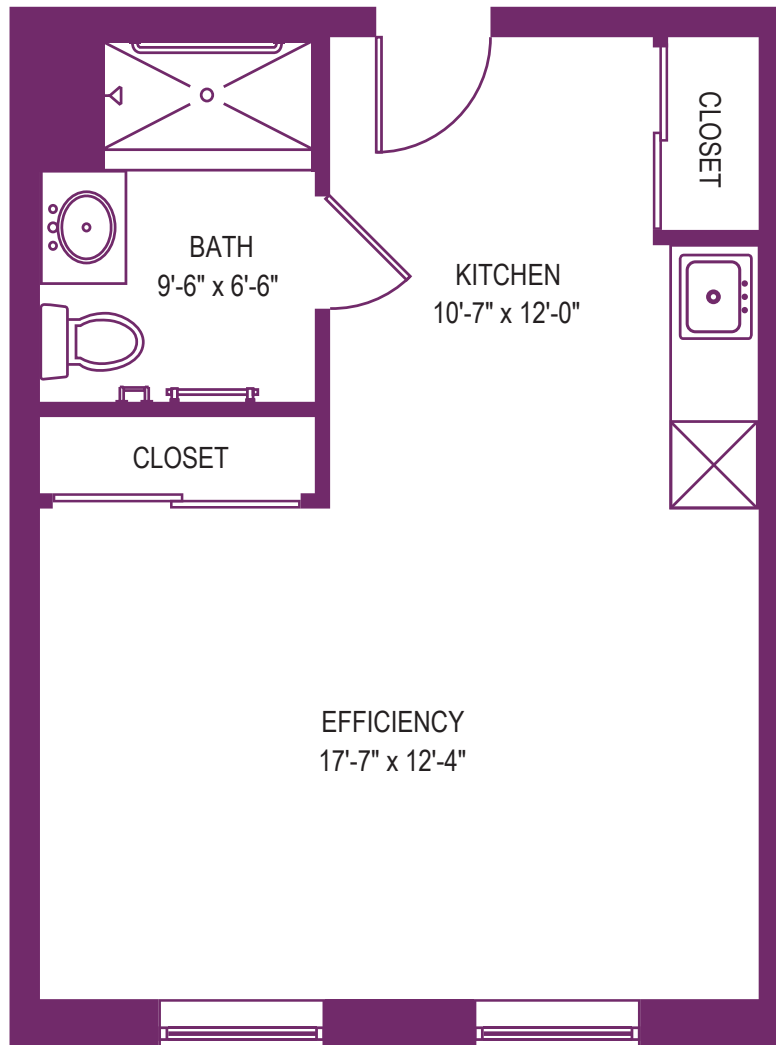

© 2016 UPMC

UPMC
LIFE CHANGING MEDICINE

FEEL RIGHT
AT HOME

UPMC | SENIOR
COMMUNITIES

VANADIUM WOODS VILLAGE

2 BEDROOM "A"

973 Square Feet

VANADIUM WOODS VILLAGE

438 Square Feet

VANADIUM WOODS VILLAGE

50 Vanadium Road
Bridgeville, PA 15017
UPMCSeniorCommunities.com

SRLIV501860 SR/NC 08/16

© 2016 UPMC

UPMC
LIFE CHANGING MEDICINE

FEEL RIGHT
AT HOME

UPMC | SENIOR
COMMUNITIES