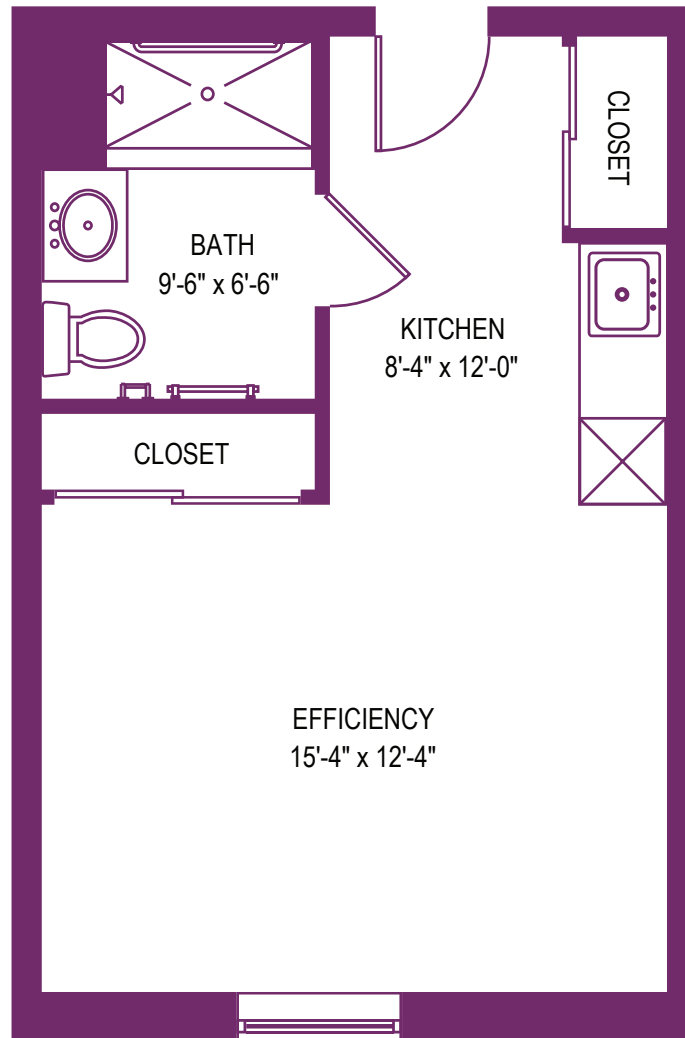

FEEL RIGHT
AT HOME

UPMC | SENIOR
COMMUNITIES

VANADIUM WOODS VILLAGE

EFFICIENCY "K"

381 Square Feet

VANADIUM WOODS VILLAGE

50 Vanadium Road
Bridgeville, PA 15017
UPMCSeniorCommunities.com

SRLIV501860 SR/NC 12/16

© 2016 UPMC

UPMC
LIFE CHANGING MEDICINE