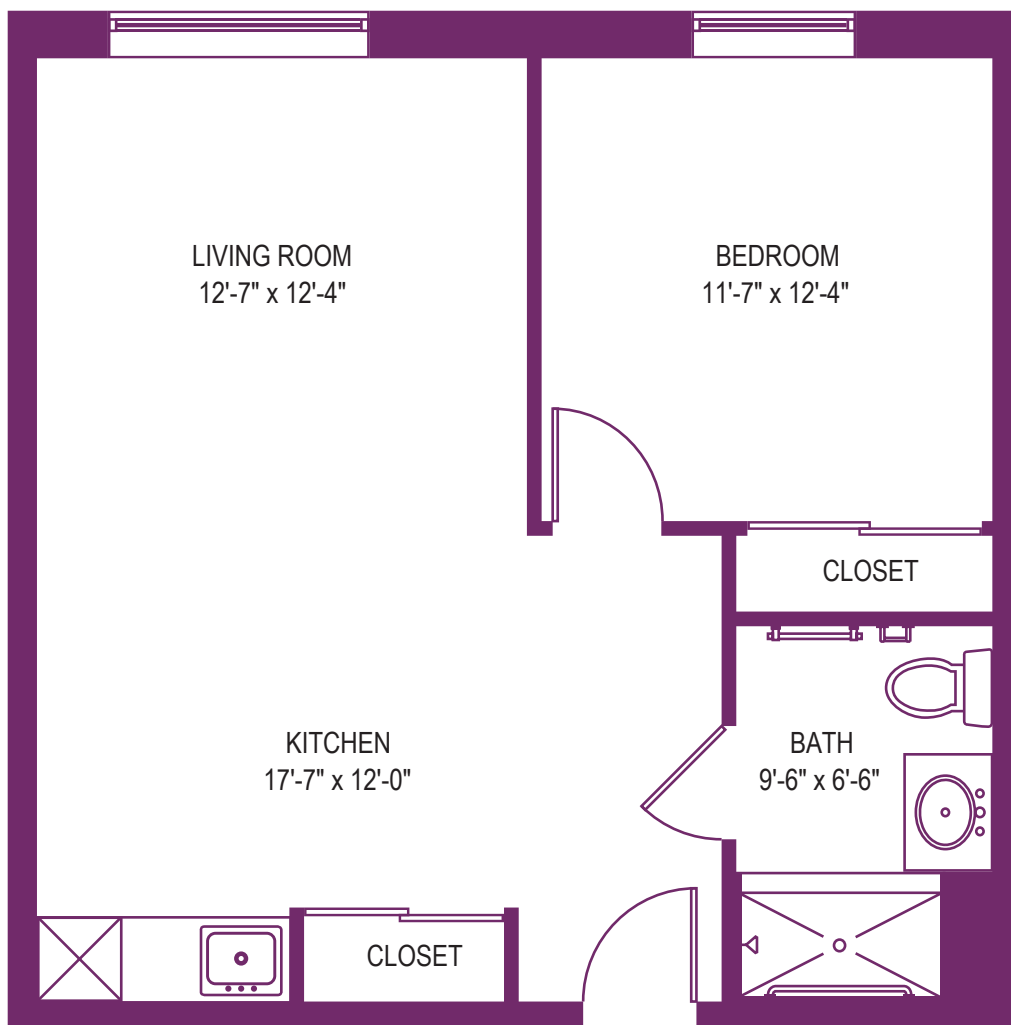

FEEL RIGHT
AT HOME

UPMC | SENIOR
COMMUNITIES

VANADIUM WOODS VILLAGE

1 BEDROOM "B"

608 Square Feet

VANADIUM WOODS VILLAGE

50 Vanadium Road
Bridgeville, PA 15017
UPMCSeniorCommunities.com

SRLIV501860 SR/NC 08/16

© 2016 UPMC

UPMC
LIFE CHANGING MEDICINE

FEEL RIGHT
AT HOME

UPMC | SENIOR
COMMUNITIES

VANADIUM WOODS VILLAGE

2 BEDROOM "A"

973 Square Feet

VANADIUM WOODS VILLAGE